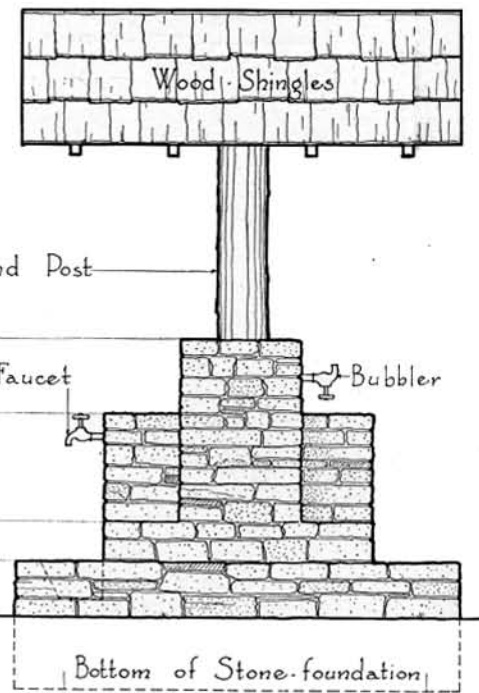

Bubbler - Cumberland Falls State Park - Kentucky

A facility in provision of drinking water that takes unto itself a roof, perhaps without complete logic, but not without a certain charm. To the critic who makes a cult of function is submitted the proposition that the roof tends to announce the presence of the fountain and to keep the water cool

Scale 3/8" = 1'-0"