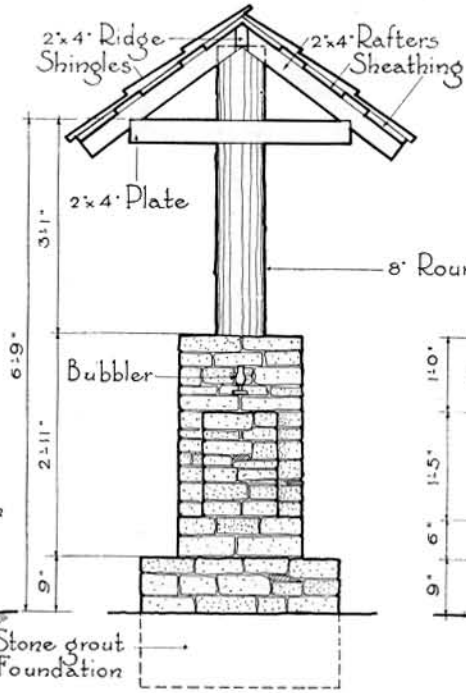

Bubbler - Cumberland Falls State Park - Kentucky

A facility in provision of drinking water that takes unto itself a roof, perhaps without complete logic, but not without a certain charm. To the critic who makes a cult of function is submitted the proposition that the roof tends to announce the presence of the fountain and to keep the water cool

Scale 3/8" = 1'-0"