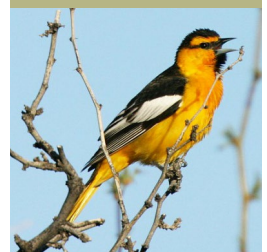

Chipping Sparrow

White-crowned Sparrow

Yellow-breasted Chat (Icteriidae)

√ Common Name	Abundance	Habitat	Season
Yellow-breasted Chat	Common	R	Summer

Spotted Towhee

Blackbirds, Orioles, and Allies (Icteridae)

Red-winged Blackbird

Western Meadowlark
(NPS PHOTO)

Bullock's Oriole

Common Yellowthroat

Yellow Warbler

Yellow-rumped Warbler

Summer Tanager

Black-headed Grosbeak