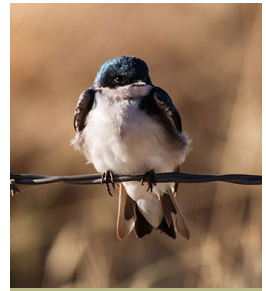

Swallows (Hirundinidae)

√ Common Name	Abundance	Habitat	Season
Bank Swallow	Rare	R, G, W	Migrant
Tree Swallow	Uncommon	R, G, W	Migrant
Violet-green Swallow	Common	R, G, W	Summer
Northern Rough-winged Swallow	Common	R, G, W	Summer
Purple Martin	Uncommon	R, G, W	Summer
Barn Swallow	Uncommon	R, G, W	Summer
Cliff Swallow	Common	R, G, W	Summer

Tree Swallow

Chickadees and Titmice (Paridae)

√ Common Name	Abundance	Habitat	Season
Black-capped Chickadee	Uncommon	R, W	Resident
Mountain Chickadee	Uncommon	R, W	Resident
Juniper Titmouse	Common	R, W	Resident