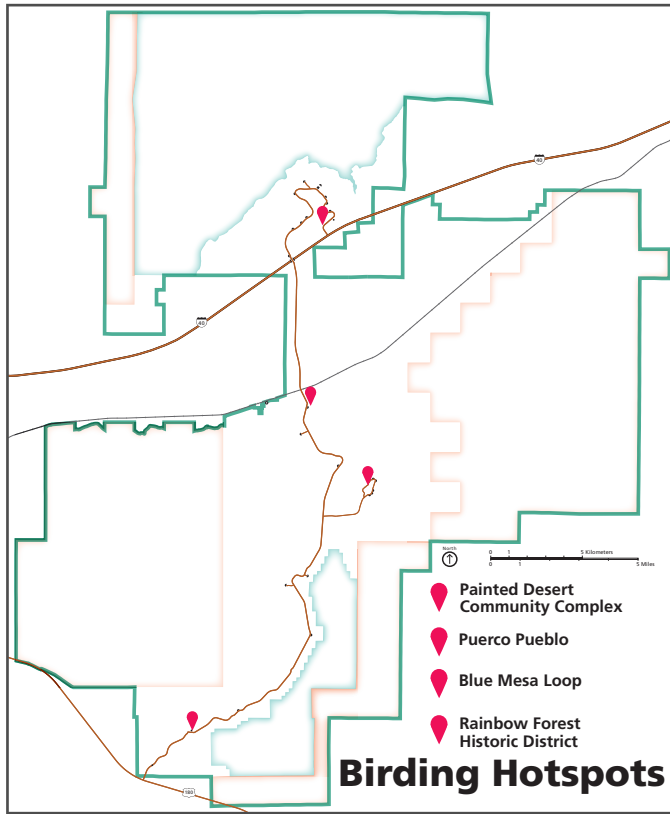

Bird ID	J	F	M	A	M	J	J	A	S	O	N	D
Eastern Meadowlark												
Bullock's Oriole												
Red-winged Blackbird												
Brown-headed Cowbird												
Brewer's Blackbird												
Great-tailed Grackle												
Finches, Euphonias, & Allies												
House Finch												
Cassin's Finch												
Pine Siskin												
Lesser Goldfinch												
Old World Sparrows												
House Sparrow												

Abundant: May be seen daily either reliably or in large numbers in appropriate season and habitat. This is shown with dark green blocks at specific times of the year.

Common: May be seen weekly or in small numbers in appropriate season and habitat. This is shown in light green blocks at specific times of the year.

This list provides annual occurrence information for the 80 most common bird species in the park—a full species list including 175 rare and accidental species can be found at www.nps.org/pefol/birds.

This checklist and the full list of 255 species is based on a 2006 list created by Charles van Riper III and Marg Lamow who distilled all known park records, museum specimen records, and personal observations during 1998-1999 surveys into a 216-species list. 2018 updates are from daily species observations by park staff and visitors during 2016 and 2017 and eBird confirmed sightings and iNaturalist Research Grade observations for the same period.

Since 2006, 38 additional rare and accidental species have been observed and Canyon Wren, which was thought to have been extirpated from the park, has been seen in the Devil's Playground area since 2016. Nomenclature is based on the American Ornithologist's Union (AOU) 2017 list.