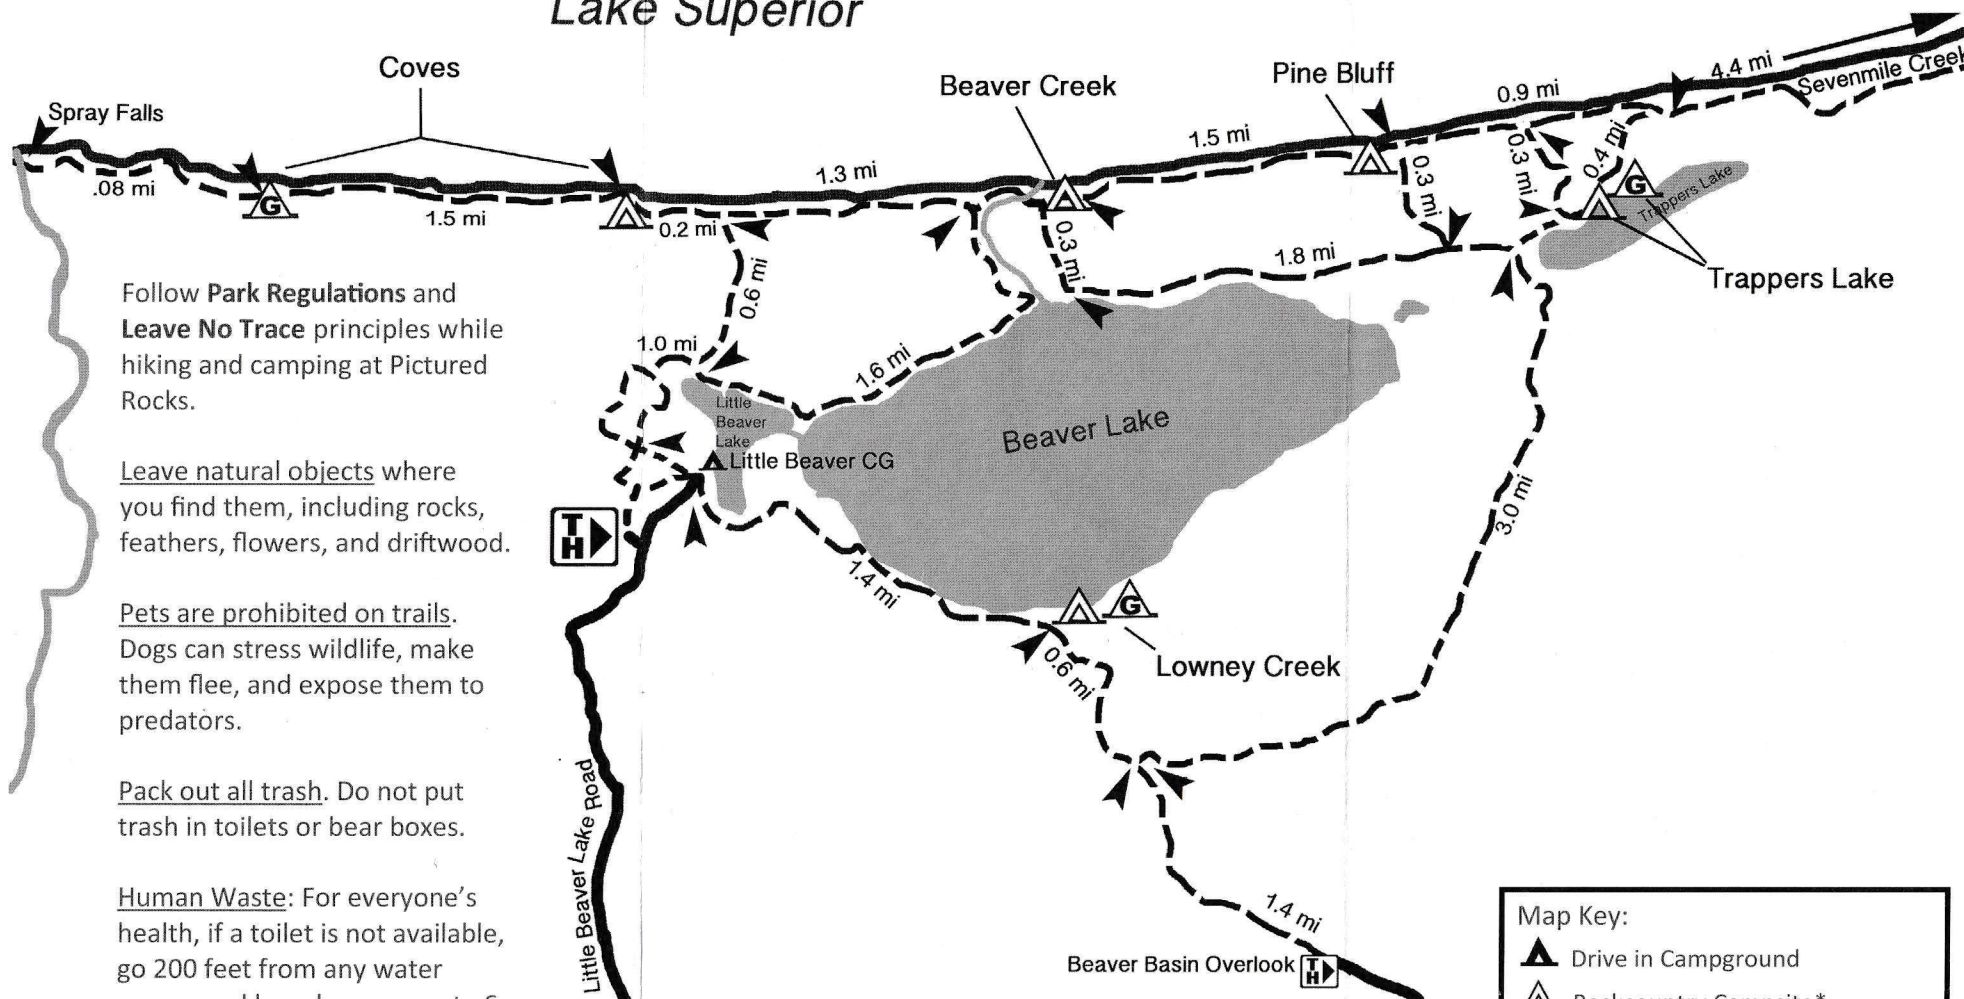

Beaver Basin Hiking Trails

National Park Service
U.S. Department of the Interior

Pictured Rocks National Lakeshore

Lake Superior

Follow **Park Regulations** and **Leave No Trace** principles while hiking and camping at Pictured Rocks.

Leave natural objects where you find them, including rocks, feathers, flowers, and driftwood.

Pets are prohibited on trails. Dogs can stress wildlife, make them flee, and expose them to predators.

Pack out all trash. Do not put trash in toilets or bear boxes.

Human Waste: For everyone's health, if a toilet is not available, go 200 feet from any water source and bury human waste 6 – 8 inches in the soil and pack out toilet paper.

Protect Resources! Please stay off closed areas including Chapel Rock. Do not carve into trees, cliffs, or signs.

Protect Resources! Please stay off closed areas including Chapel Rock. Do not carve into trees, cliffs, or signs.

Map Key:

-  Drive in Campground
-  Backcountry Campsite*
-  Backcountry Group Campsite*
*require permit
-  Trail Head Parking
-  Vault Toilets
-  Hiking Trail
-  Primitive Road