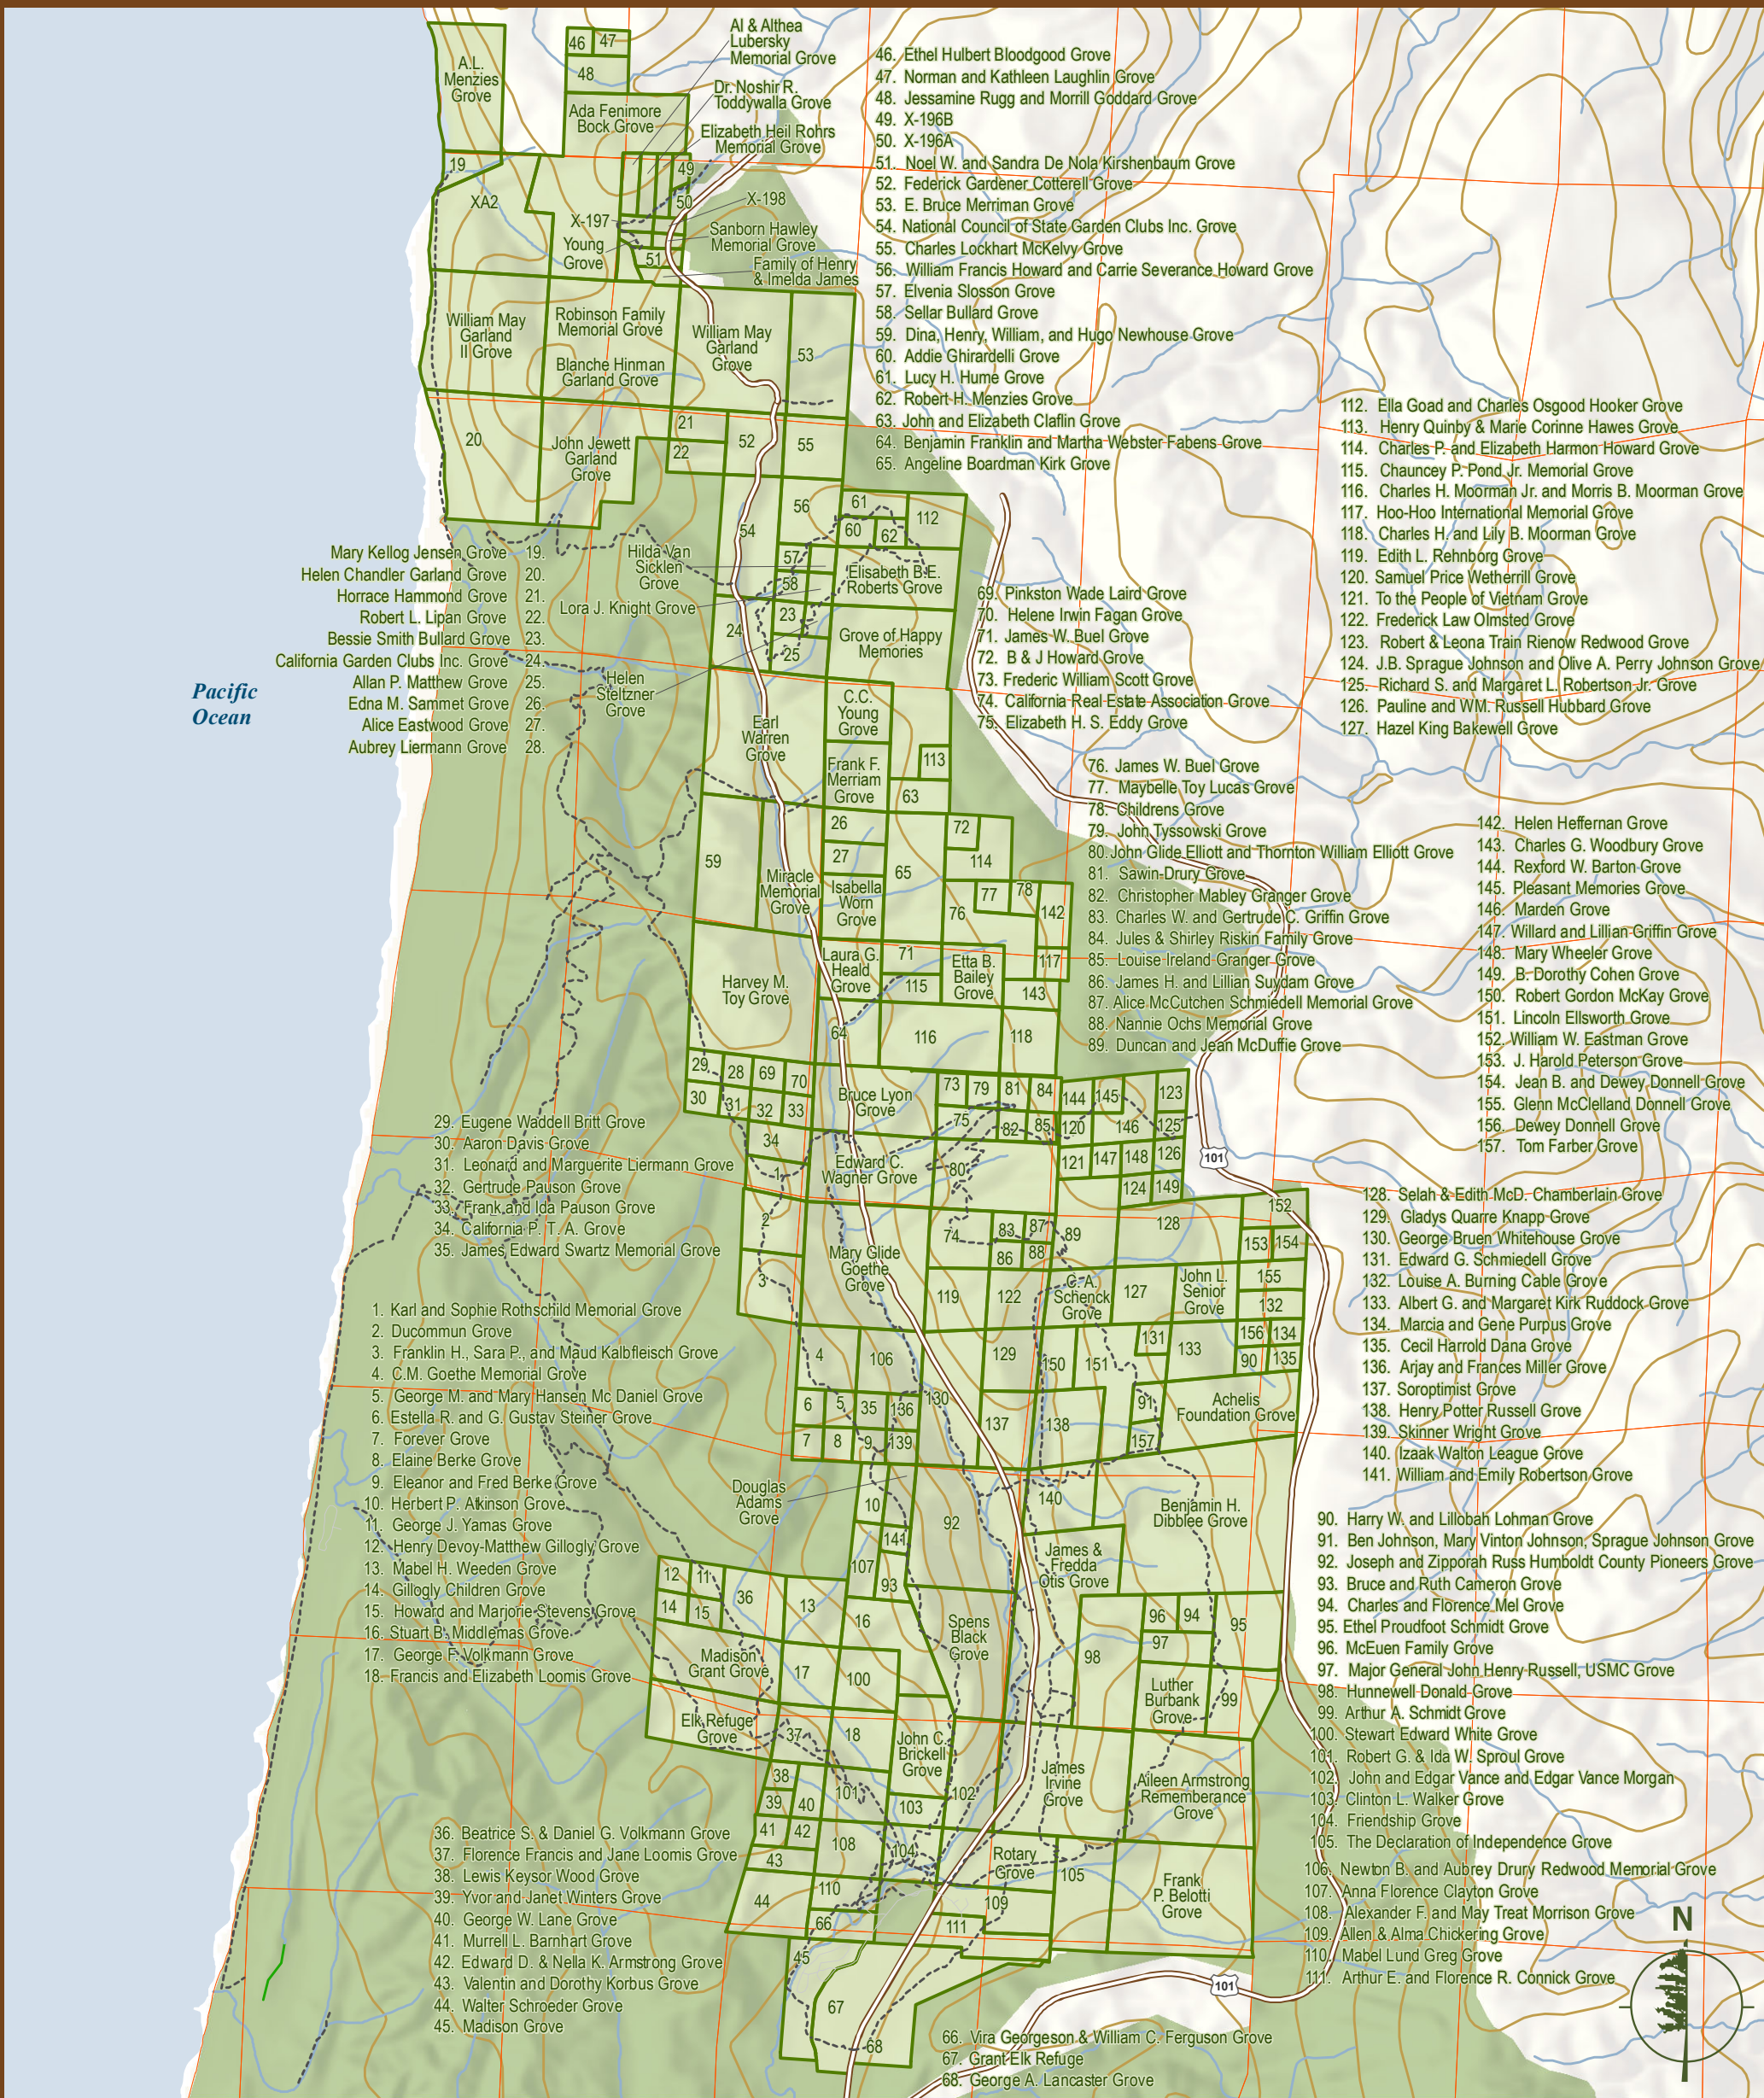

Prairie Creek Redwoods State Park Memorial Groves

Prairie Creek Redwoods State Park, Humboldt County

April 2018

Save The Redwoods

LEAGUE®

- Grove Boundary
- Protected Lands
- Paved Road
- Unimproved Road
- Trail
- River/Creek

T12N R01E S13, 14, 15, 16, 22, 23, 24, 25, 26, 27 Humboldt Baseline & Meridian
Contour interval is 40 feet

Our Mission Statement

Save the Redwoods League protects and restores redwood forests and connects people with their peace and beauty so these wonders of the natural world flourish.