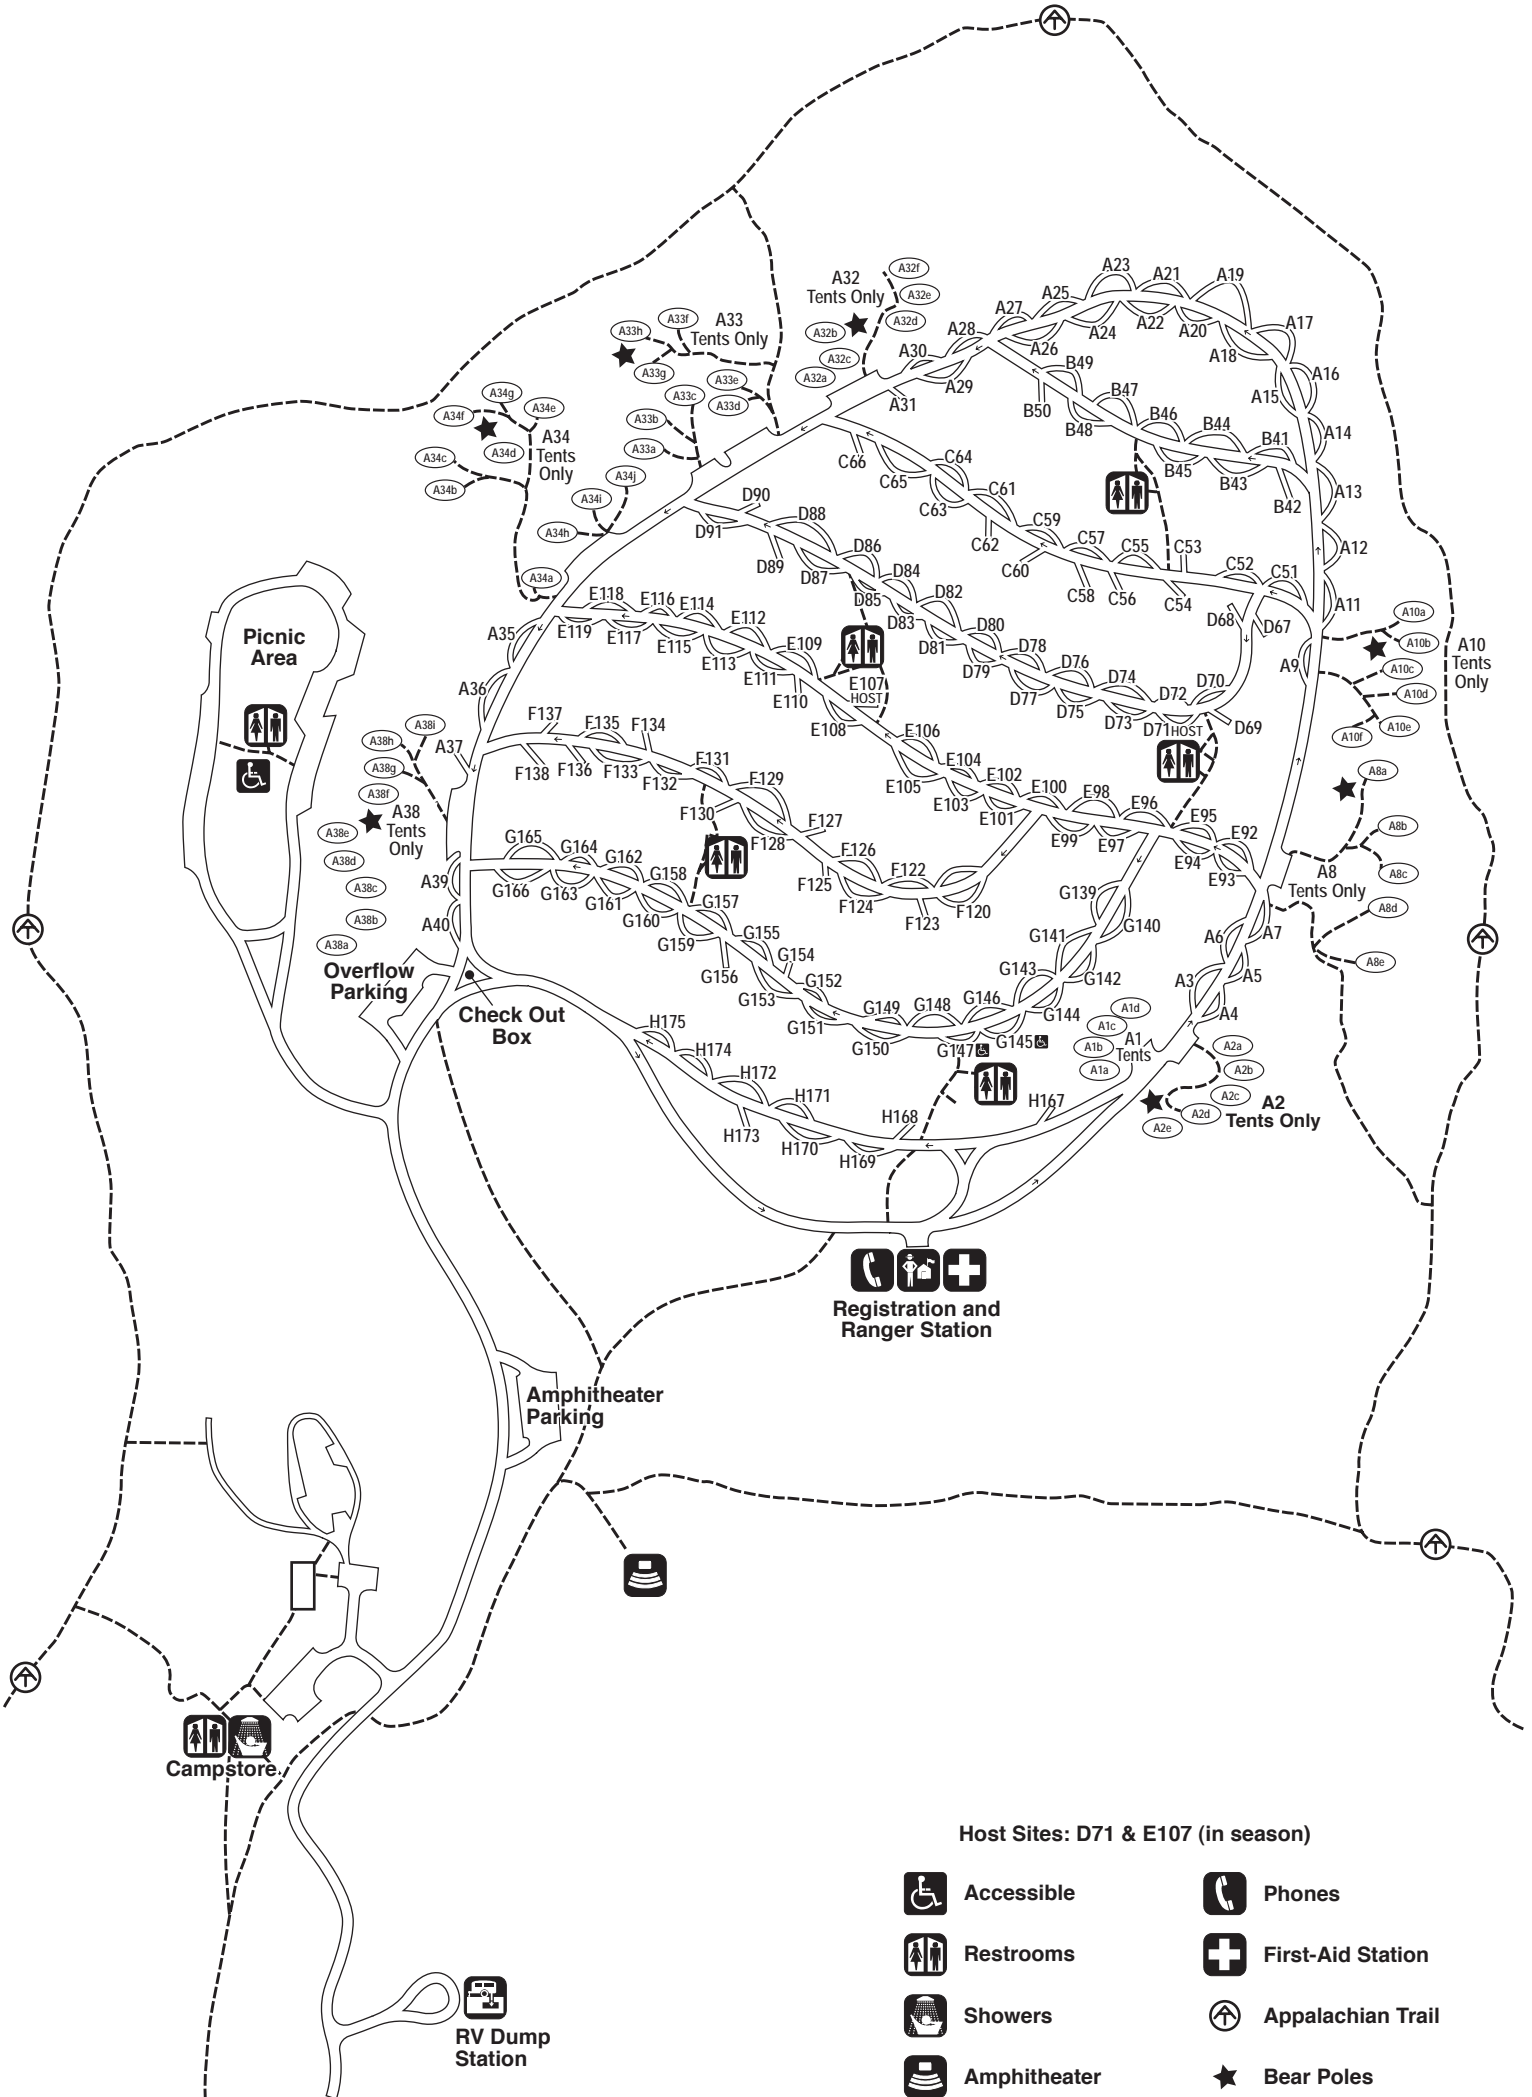

# Loft Mountain Campground

NORTH

Host Sites: D71 & E107 (in season)

- Accessible
- Restrooms
- Showers
- Amphitheater
- Phones
- First-Aid Station
- Appalachian Trail
- Bear Poles

**Leave No Trace** Preservation through education: building awareness, appreciation, and most of all, respect for our public recreation places.