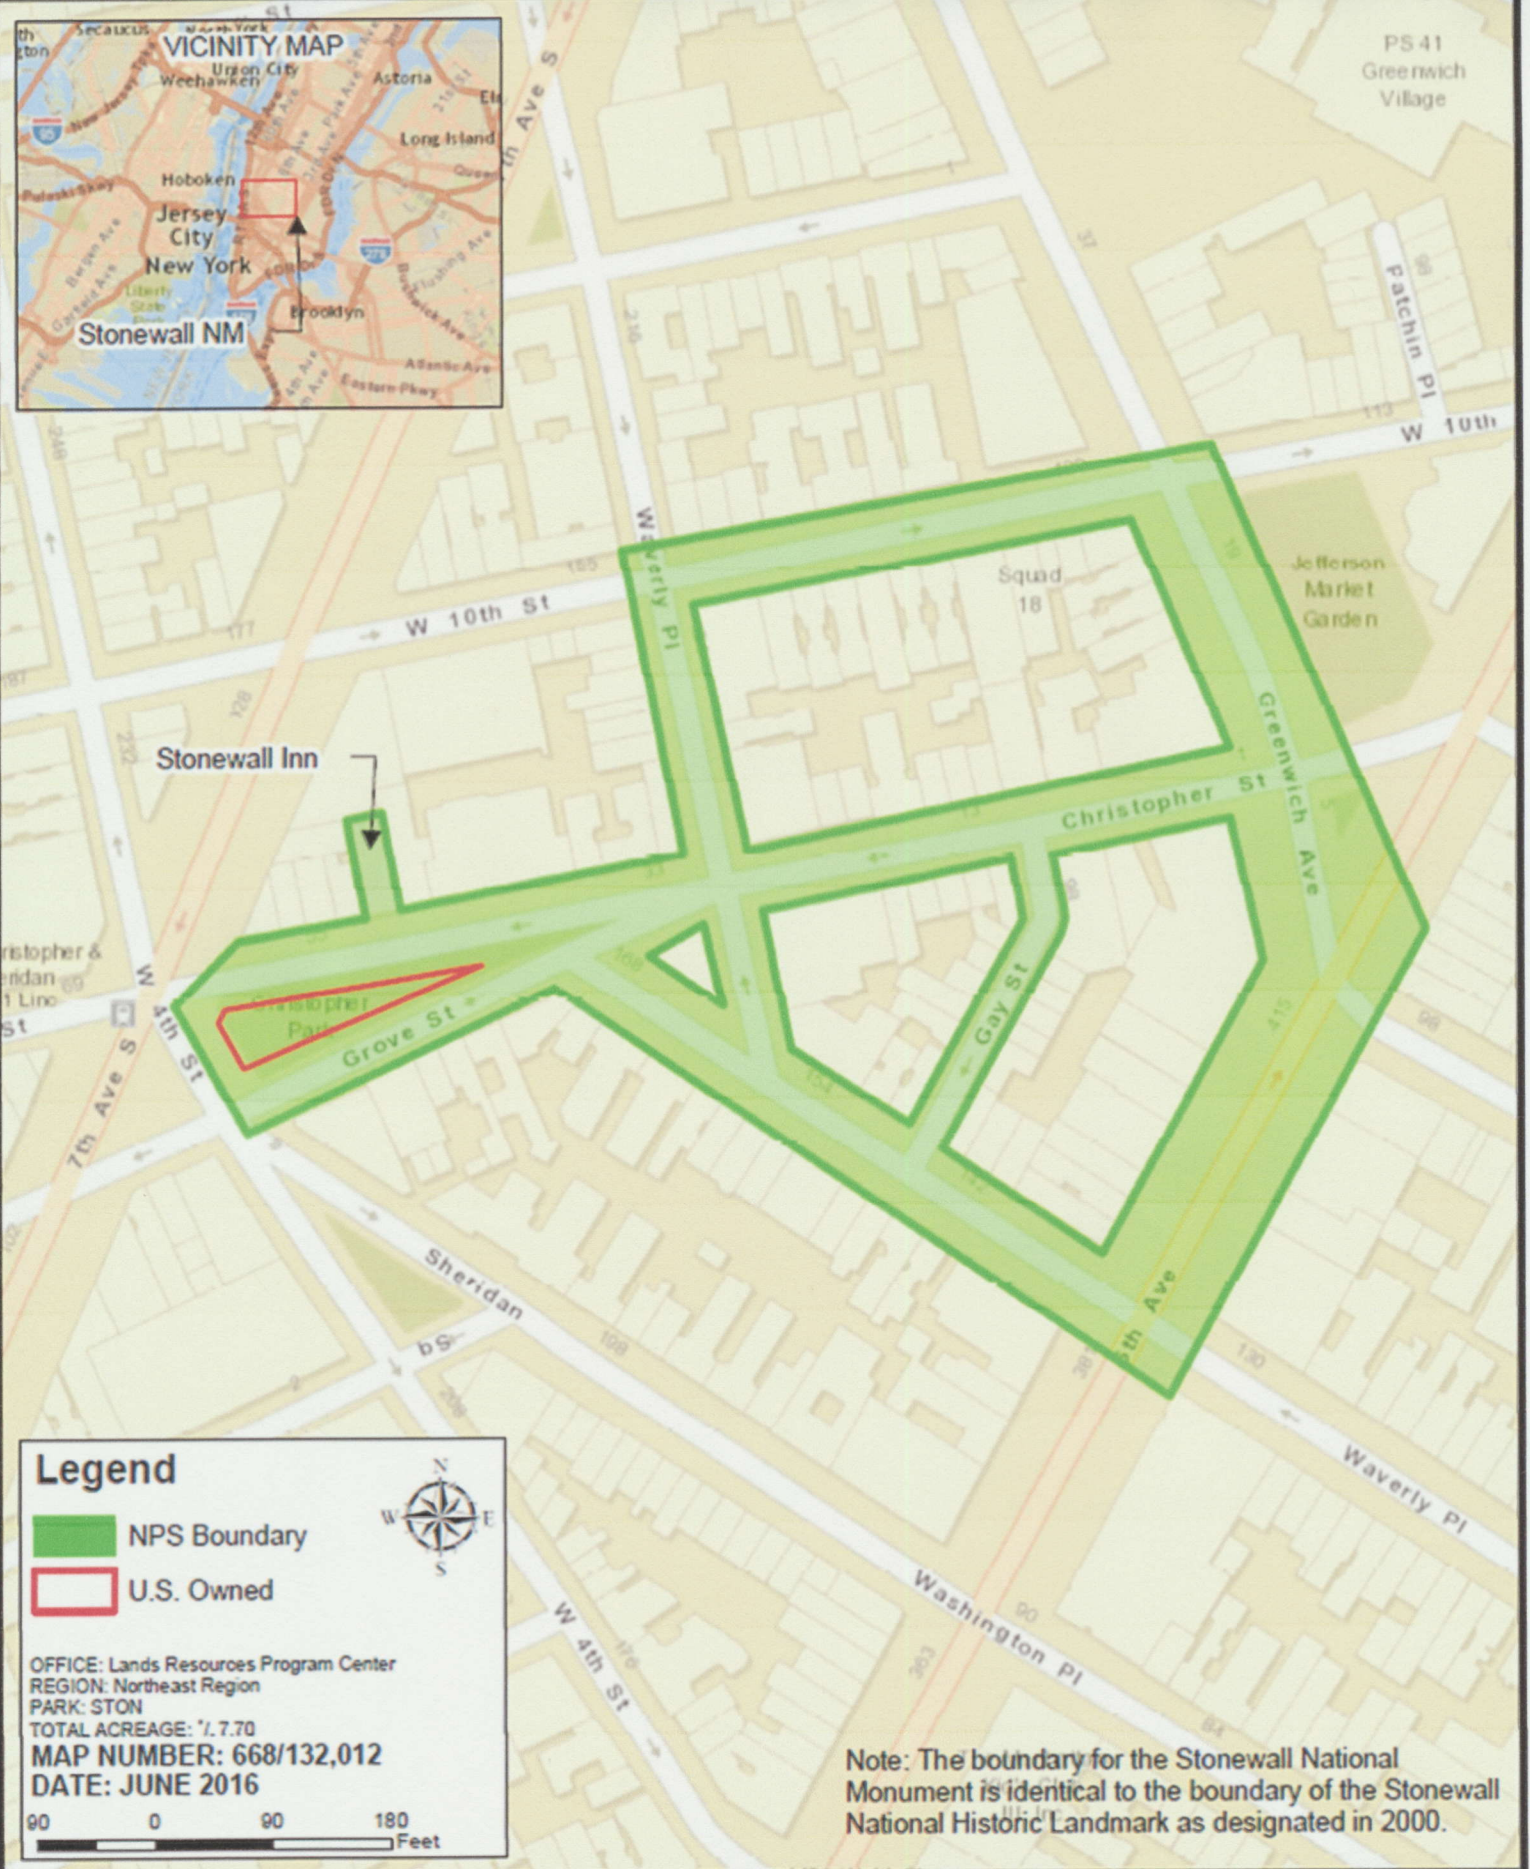

Stonewall National Monument Boundary

National Park Service
U.S. Department of the Interior

Legend

- NPS Boundary
- U.S. Owned

OFFICE: Lands Resources Program Center
REGION: Northeast Region
PARK: STON
TOTAL ACREAGE: 7.770
MAP NUMBER: 668/132,012
DATE: JUNE 2016

Note: The boundary for the Stonewall National Monument is identical to the boundary of the Stonewall National Historic Landmark as designated in 2000.