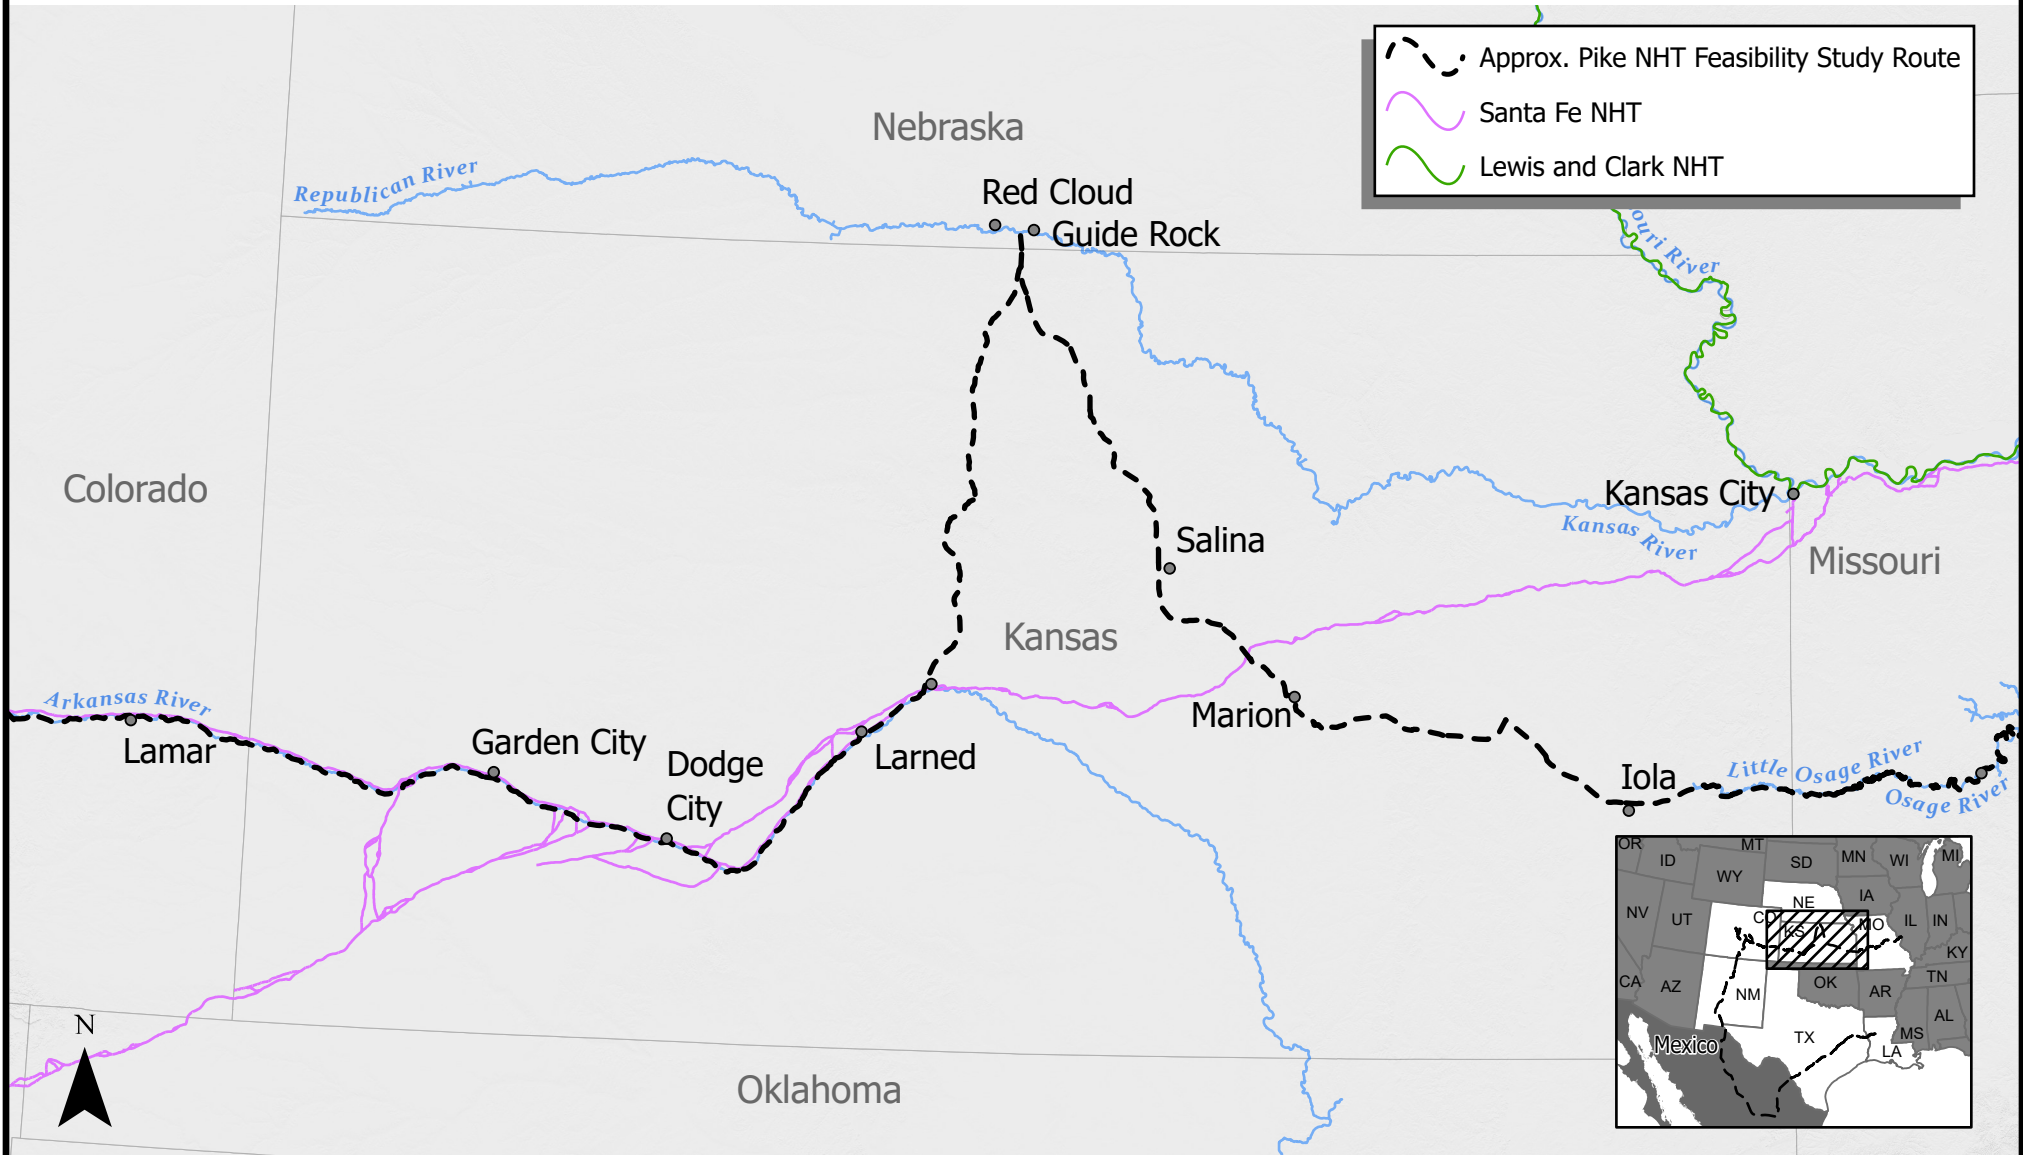

Draft Route: Pike National Historic Trail (NHT) Feasibility Study Nebraska and Kansas

0 25 50 100 150 200 Miles

Produced by National Trails - National Park Service

06 November 2020

No warranty is made by the National Park Service as to the accuracy, reliability, or completeness of these data for individual use or aggregate use with other data.