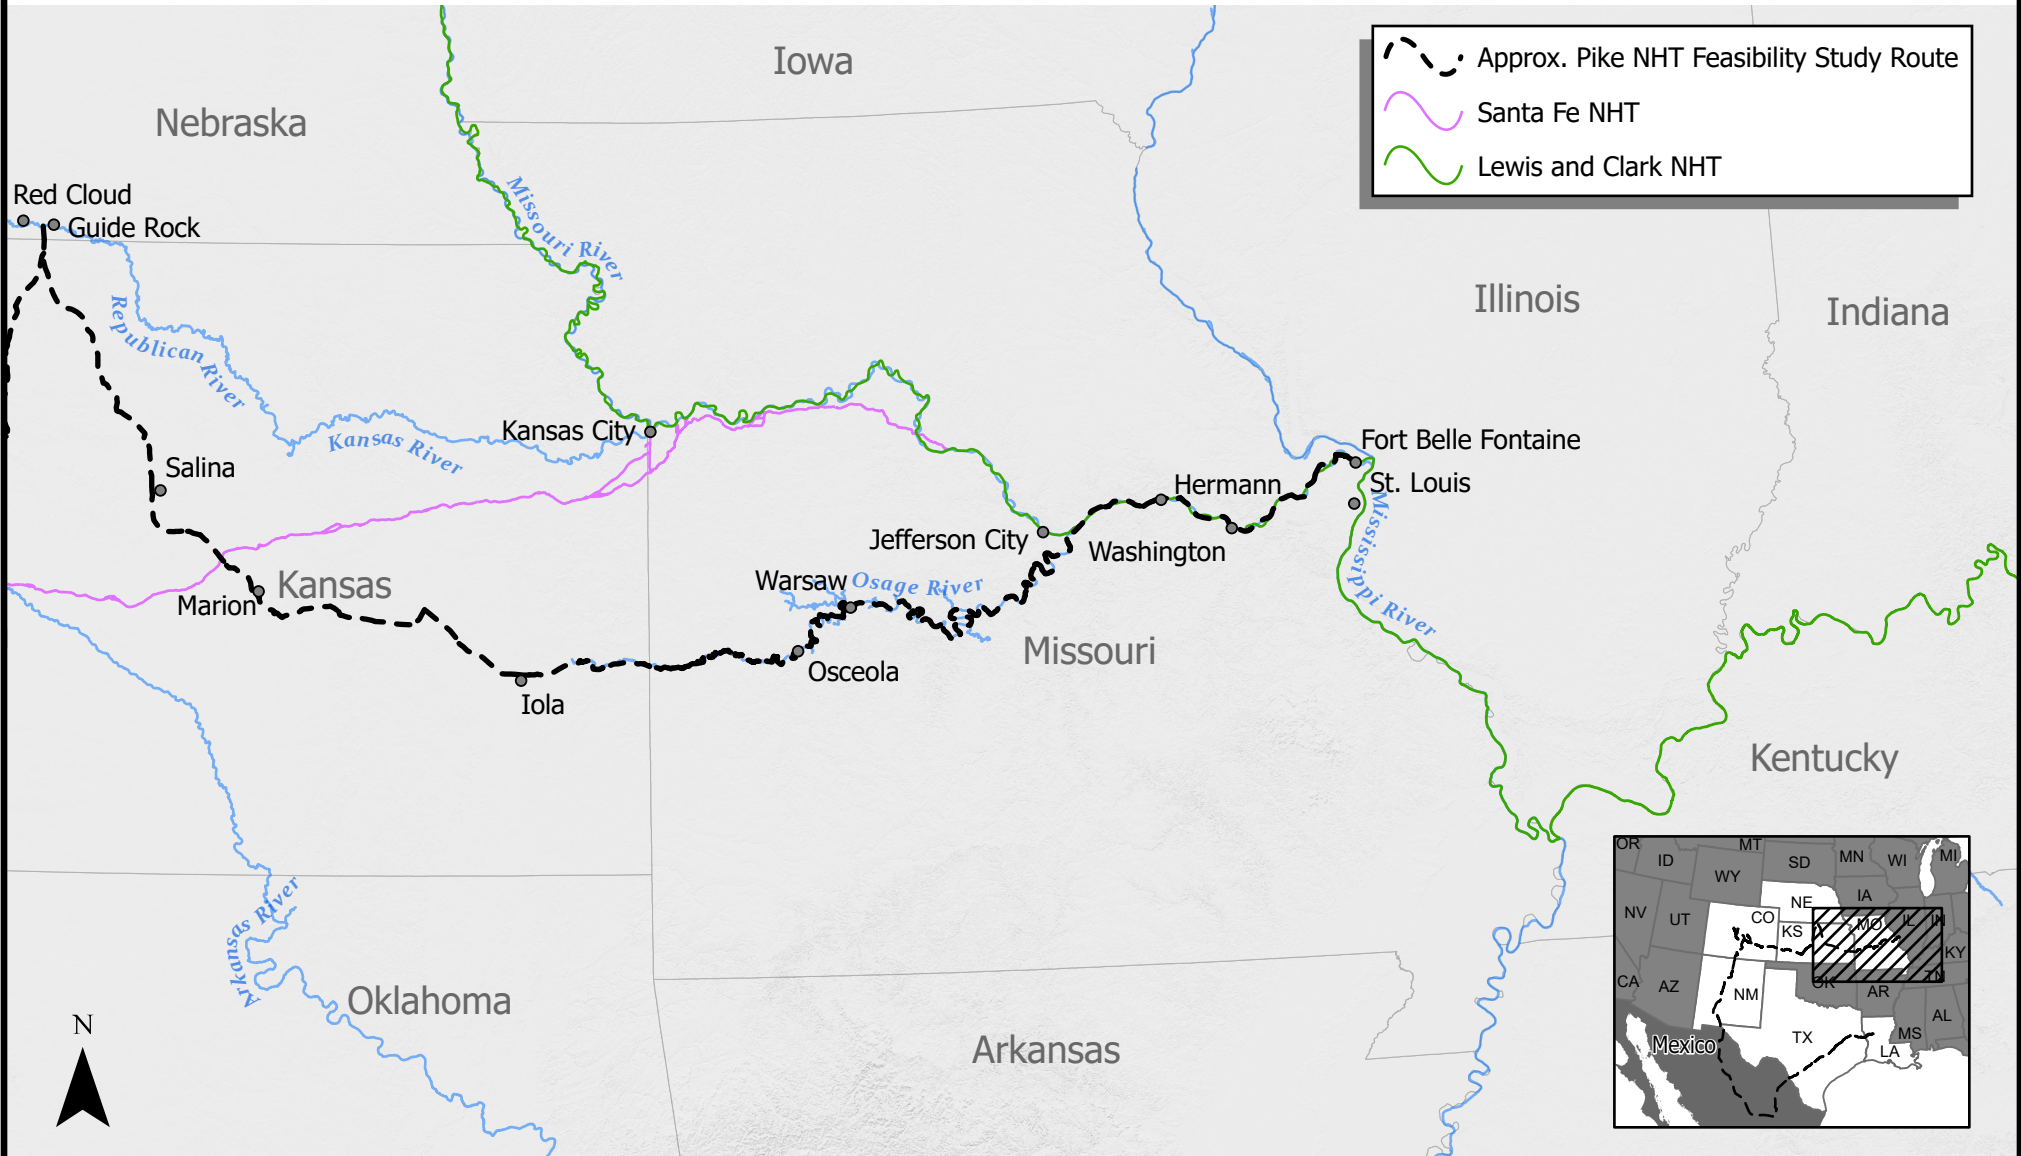

Draft Route: Pike National Historic Trail (NHT) Feasibility Study Missouri

0 25 50 100 150 200 Miles

Produced by National Trails - National Park Service

06 November 2020

No warranty is made by the National Park Service as to the accuracy, reliability, or completeness of these data for individual use or aggregate use with other data.