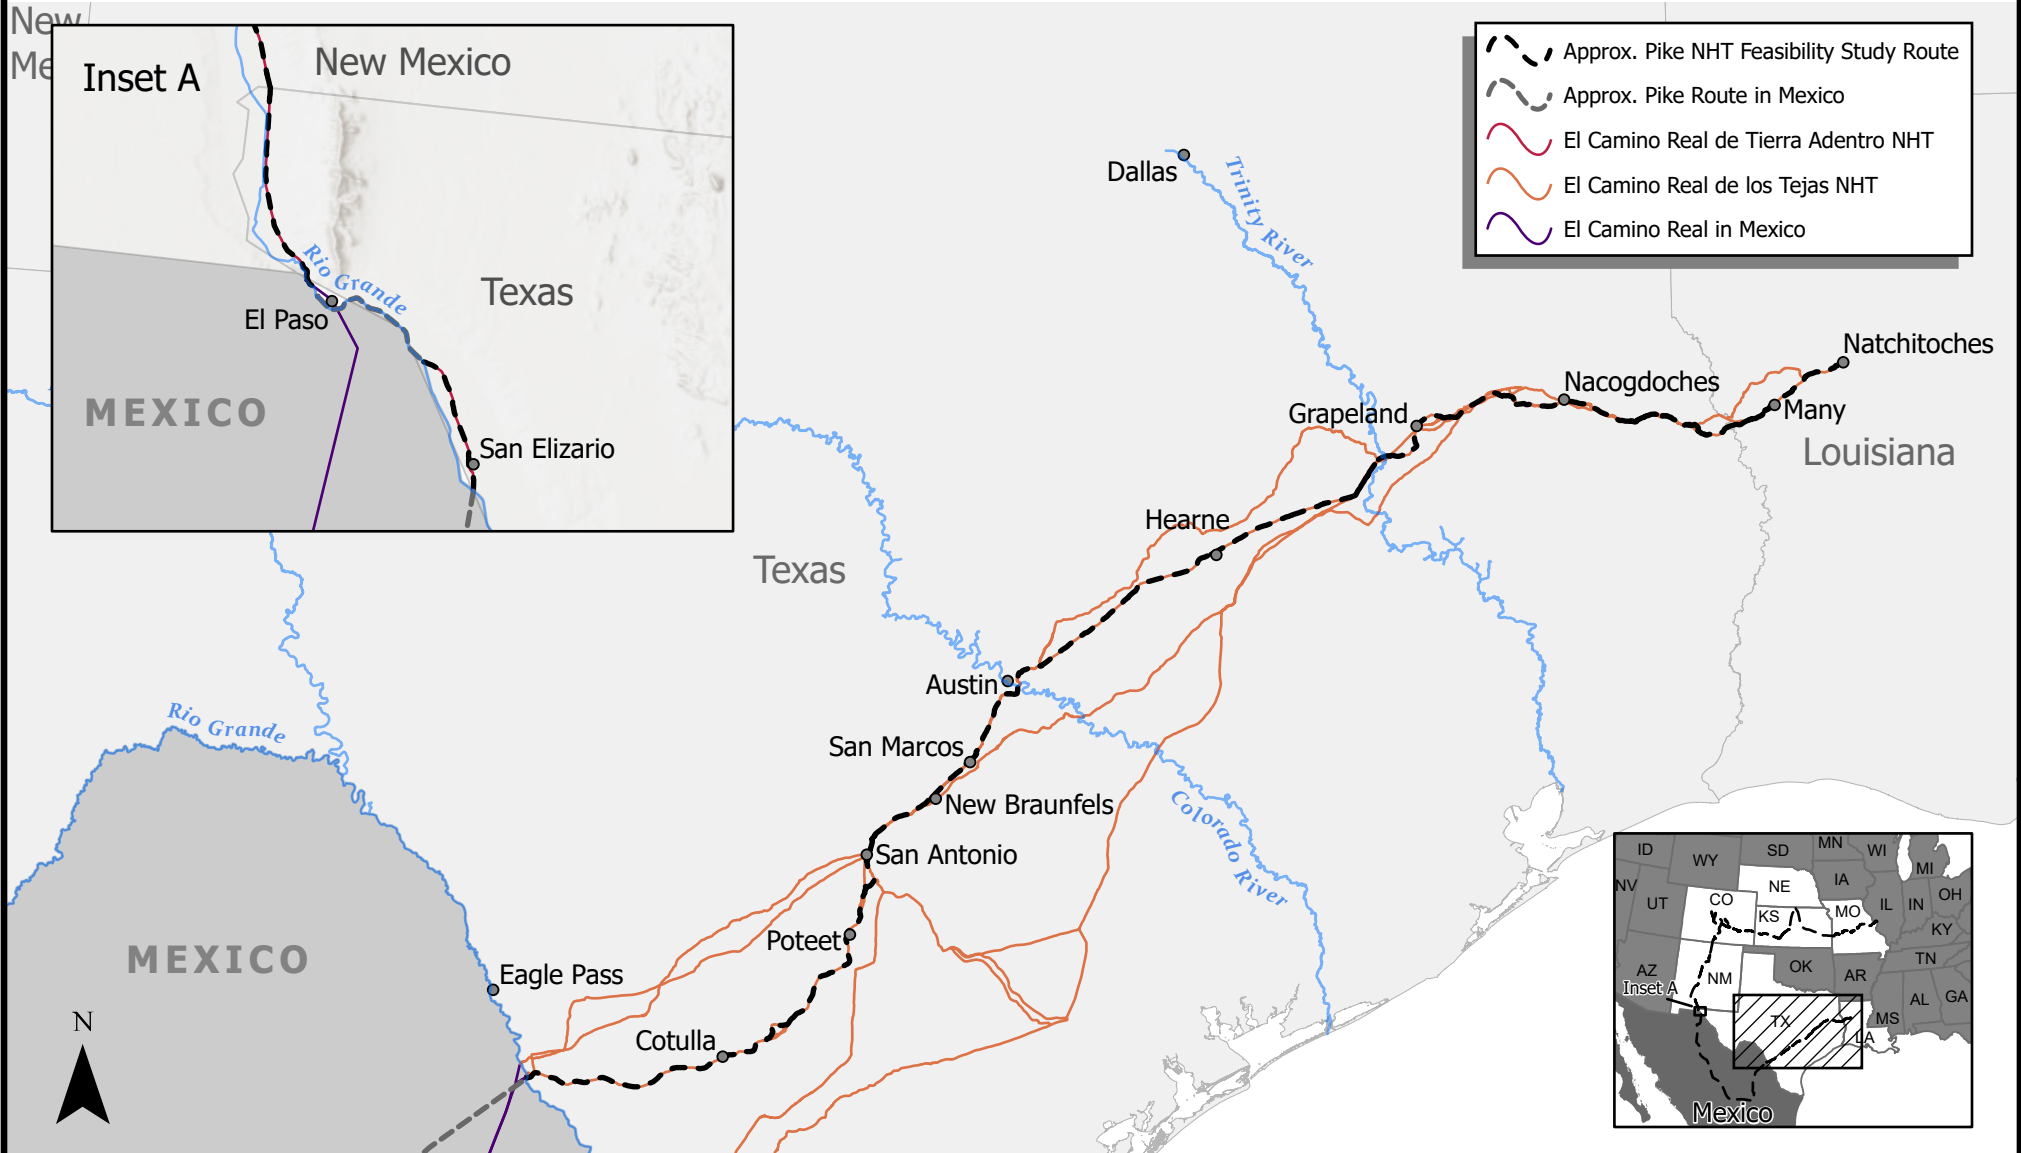

Draft Route: Pike National Historic Trail (NHT) Feasibility Study Texas

0 25 50 100 150 200 Miles

Produced by National Trails - National Park Service

06 November 2020

No warranty is made by the National Park Service as to the accuracy, reliability, or completeness of these data for individual use or aggregate use with other data.