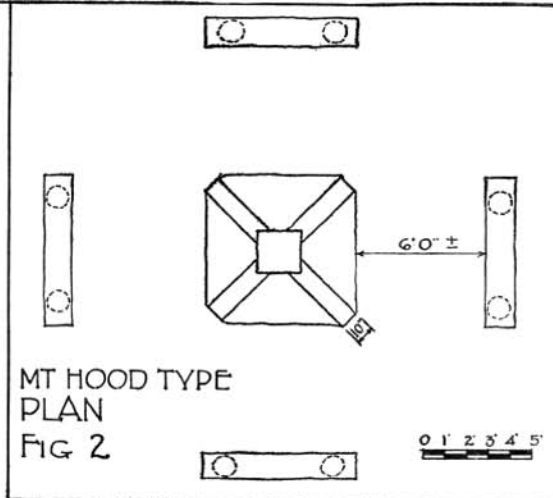

MT. HOOD TYPE
FIG 1

MT HOOD TYPE
PLAN
FIG 2

WARMING FIRES & CAMP FIRES

COMMUNITY CAMP
FIRE CIRCLE
FIG. 3

PLAN
COMMUNITY
CAMP FIRE CIRCLE
0' 5' 10' 20' 30'
LOG SEATS
12" 14" & 16"
HIGH
FIG 4

SMALL CAMP FIRE CIRCLE
FIG. 5