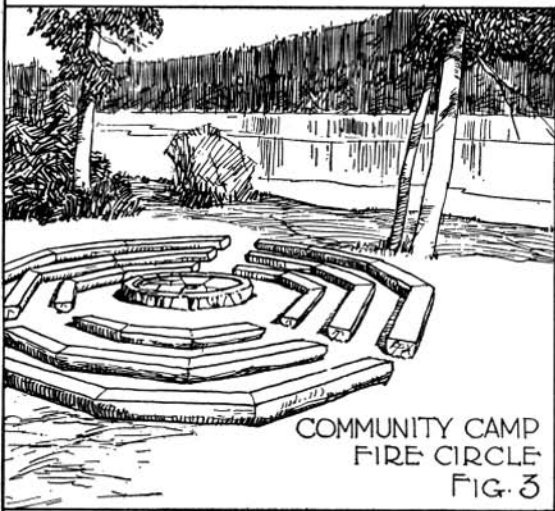

MT. HOOD TYPE
FIG 1

MT HOOD TYPE
PLAN
FIG 2

WARMING FIRES & CAMP FIRES

COMMUNITY CAMP
FIRE CIRCLE
FIG. 3

PLAN
COMMUNITY
CAMP FIRE CIRCLE
0' 5' 10' 20' 30'
LOG SEATS
12" 14" & 16"
HIGH
FIG 4

SMALL CAMP FIRE CIRCLE
FIG. 5

SMALL CAMP FIRE
CIRCLE
PLAN
FIG. 6