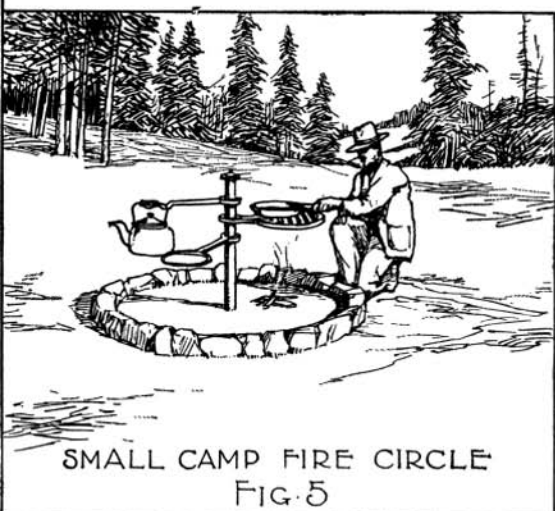

MT. HOOD TYPE
FIG 1

MT HOOD TYPE
PLAN
FIG 2

WARMING FIRES & CAMP FIRES

COMMUNITY CAMP
FIRE CIRCLE
FIG. 3

PLAN
COMMUNITY
CAMP FIRE CIRCLE
0' 5' 10' 20' 30'
LOG SEATS
12" 14" & 16"
HIGH
FIG 4

SMALL CAMP FIRE CIRCLE
FIG. 5