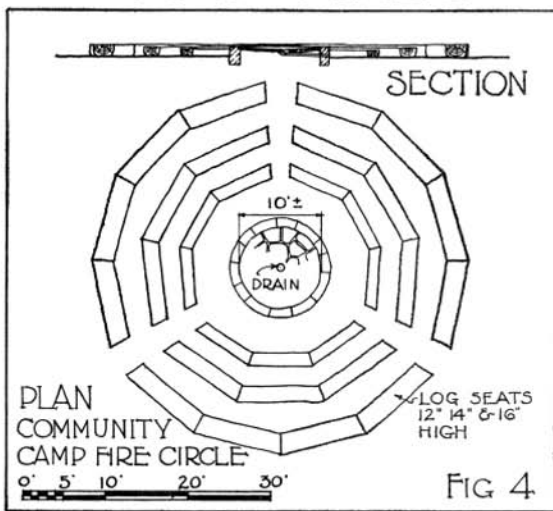

MT. HOOD TYPE
FIG 1

MT HOOD TYPE
PLAN
FIG 2

WARMING FIRES & CAMP FIRES

COMMUNITY CAMP
FIRE CIRCLE
FIG. 3

PLAN
COMMUNITY
CAMP FIRE CIRCLE
0' 5' 10' 20' 30'
LOG SEATS
12" 14" & 16"
HIGH
FIG 4

SMALL CAMP FIRE CIRCLE
FIG. 5

SMALL CAMP FIRE
CIRCLE
PLAN
FIG. 6