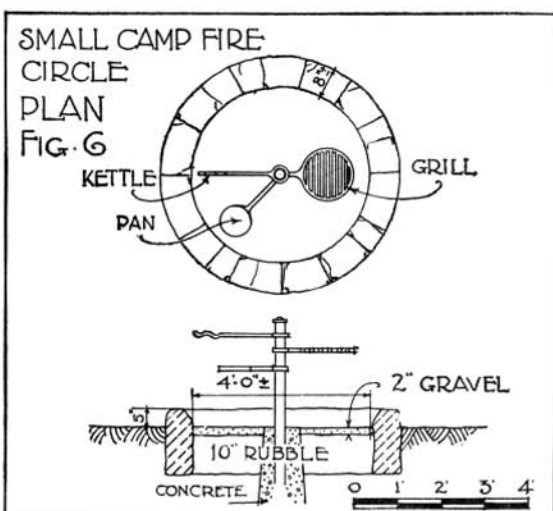

MT. HOOD TYPE
FIG 1

MT HOOD TYPE
PLAN
FIG 2

WARMING FIRES & CAMP FIRES

COMMUNITY CAMP
FIRE CIRCLE
FIG. 3

PLAN
COMMUNITY
CAMP FIRE CIRCLE
0' 5' 10' 20' 30'
LOG SEATS
12" 14" & 16"
HIGH
FIG 4

SMALL CAMP FIRE CIRCLE
FIG. 5

SMALL CAMP FIRE
CIRCLE
PLAN
FIG. 6