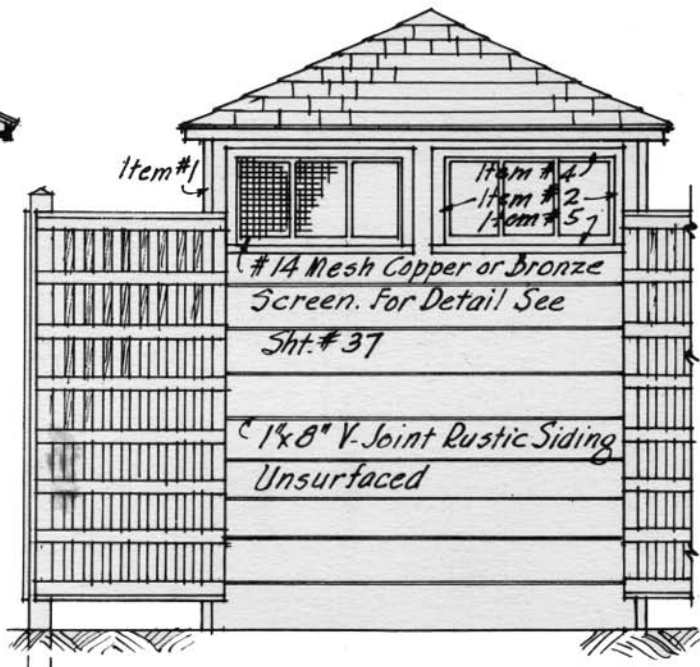

SECTION A-A

SIDE ELEVATION

SECTION B-B

REAR ELEVATION

PIT TOILET

SCALE 3/8" = 1'-0"