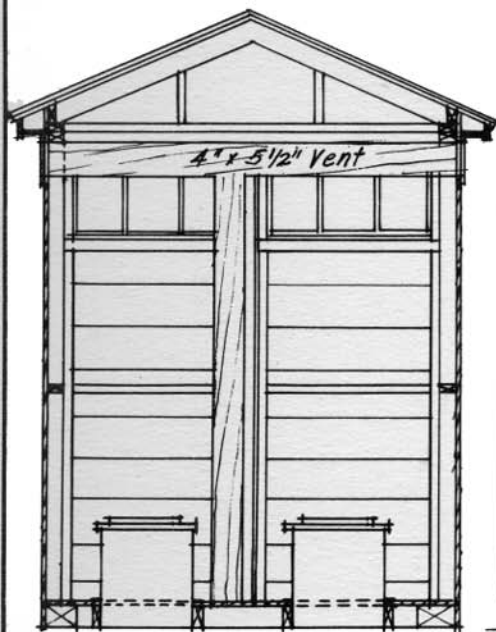

SECTION A-A

SIDE ELEVATION

SECTION B-B

REAR ELEVATION

PIT TOILET

SCALE 3/8" = 1'-0"