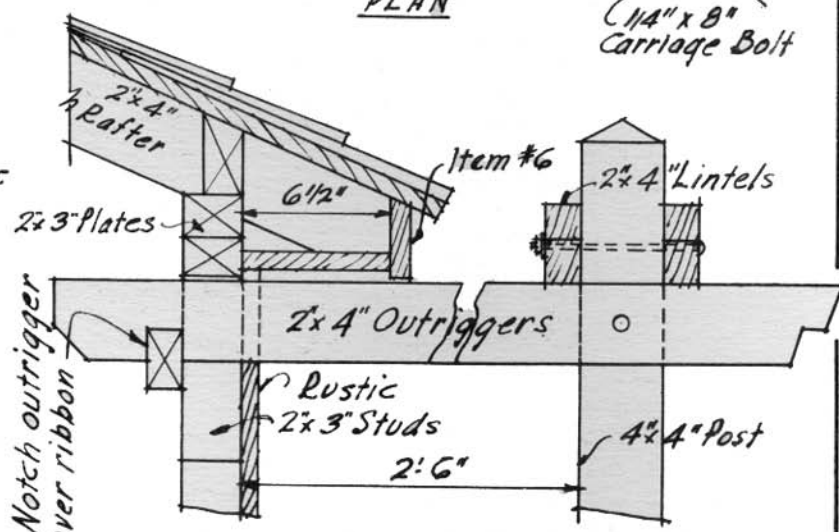

DETAIL OF LATTICE FENCE

PORTAL DETAILS

SCALE 1/2" = 1'-0"