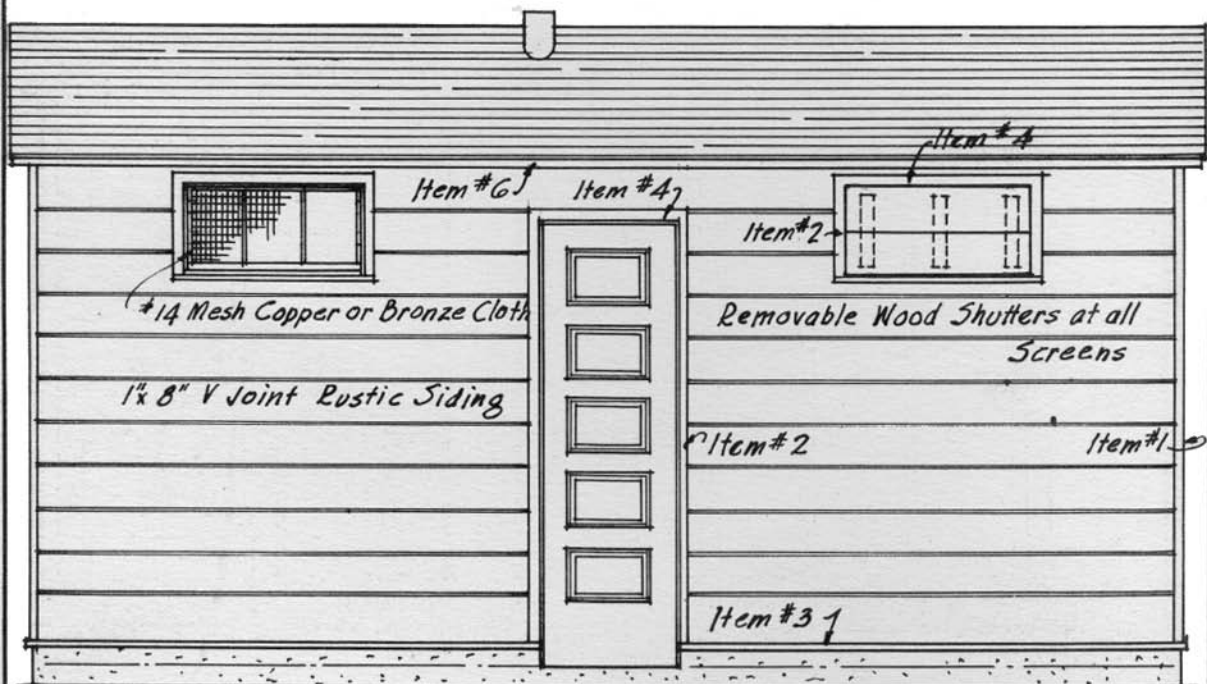

FRONT ELEVATION

REAR ELEVATION
CHEMICAL & FLUSH TOILETS
 SCALE 3/8" = 1'-0"