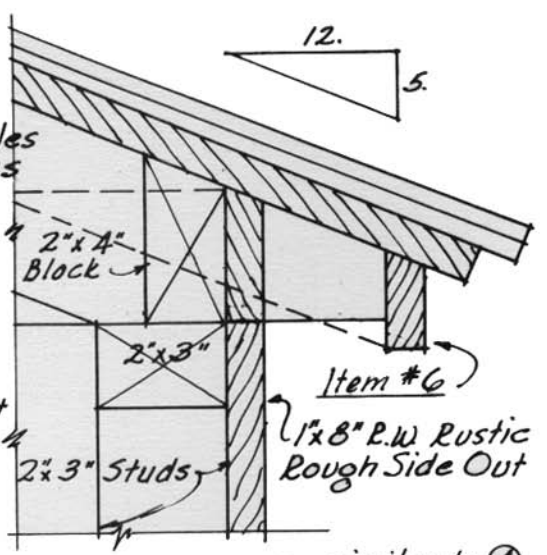

DETAIL (A)

DETAIL (B) similar to (A) except as noted

DETAIL (C)

DETAIL (D)

PAINING

Doors only to be painted Green
 All other Mill Work (casings, louver etc.) to be stained Brown & varnished. Rustic to be stained Brown. Shingles to be stained Green. Interior - Ivory enamel.

CHEMICAL & FLUSH TOILETS

SCALE. 3" = 1'0"