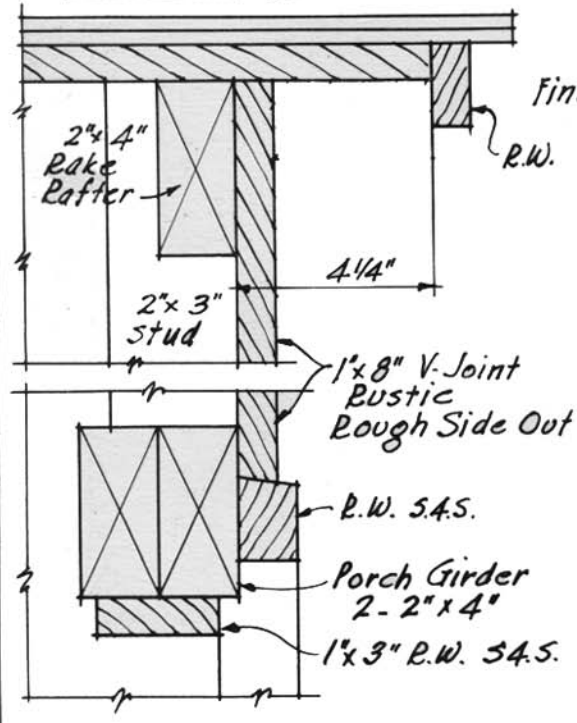

DETAIL (A)

DETAIL (B) similar to (A) except as noted

DETAIL (C)

DETAIL (D)

PAINING

Doors only to be painted Green
 All other Mill Work (casings, louver etc.) to be stained Brown & varnished. Rustic to be stained Brown. Shingles to be stained Green. Interior - Ivory enamel.

CHEMICAL & FLUSH TOILETS

SCALE. 3" = 1'0"