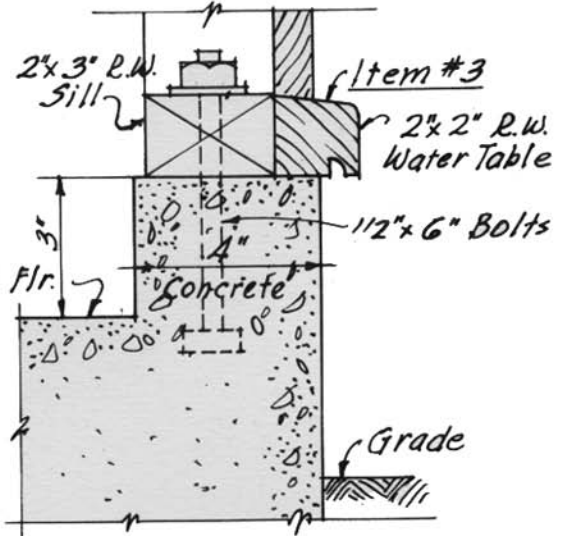

DETAIL (A)

DETAIL (B) similar to (A) except as noted

DETAIL (C)

DETAIL (D)

PAINING

Doors only to be painted Green
 All other Mill Work (casings, louver etc.) to be stained Brown & varnished. Rustic to be stained Brown. Shingles to be stained Green. Interior - Ivory enamel.

CHEMICAL & FLUSH TOILETS

SCALE. 3" = 1'0"