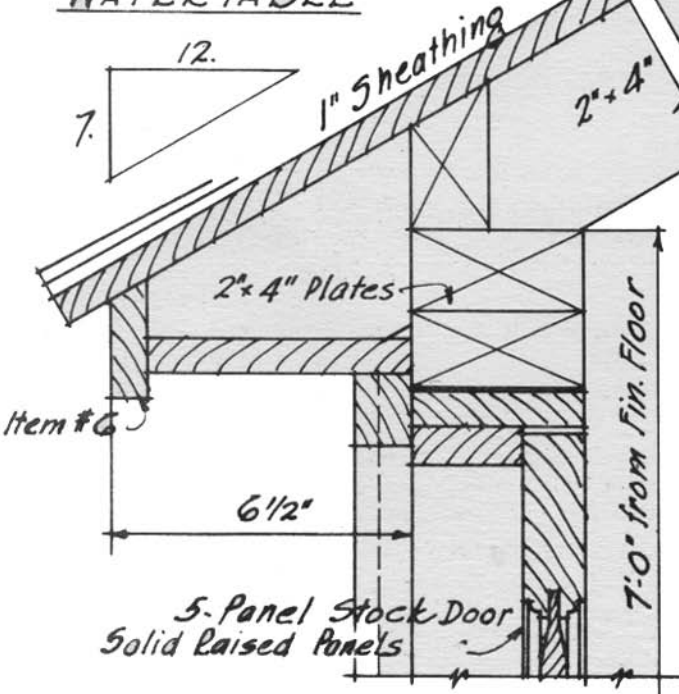

Scale of Details 3"=1'-0"

SECTION THRU EAVES DETAILS

VENT CORNER POST