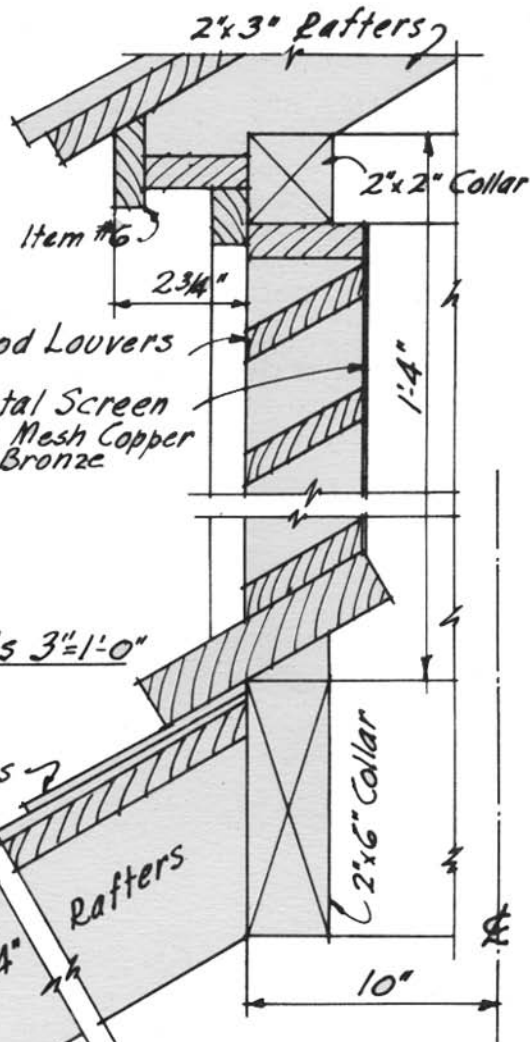

Scale of Details 3"=1'-0"

SECTION THRU EAVES DETAILS

VENT CORNER POST