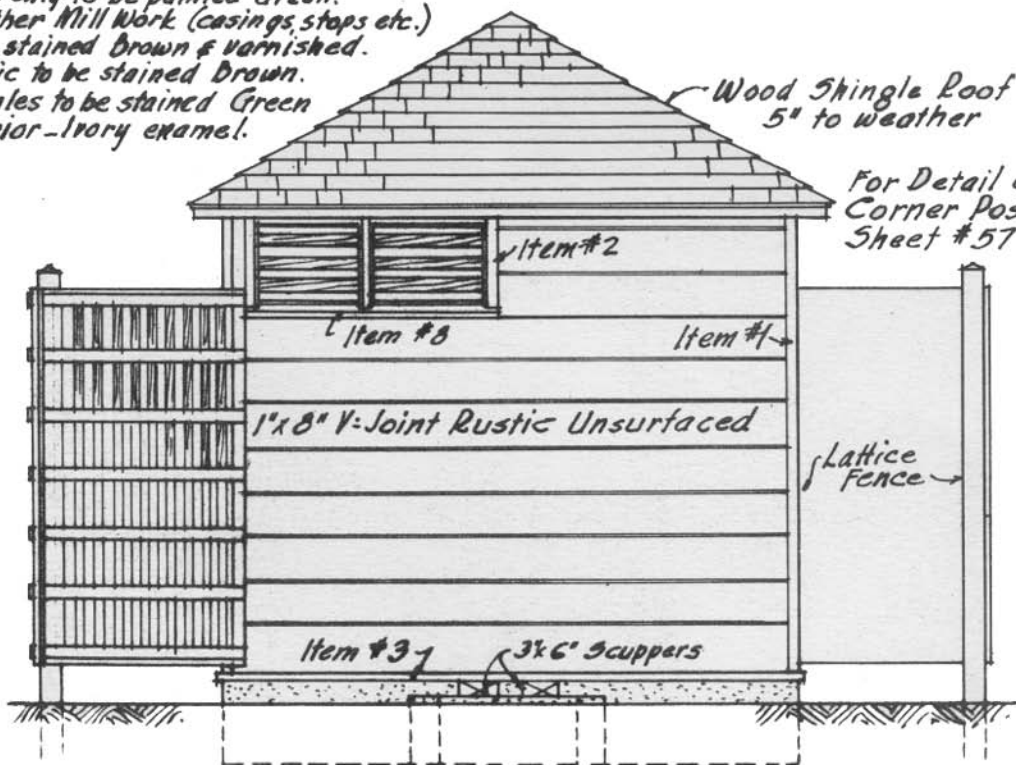

For Details of
Lattice Fence
See Sheet #28

SIDE ELEVATION

PAINING

Doors only to be painted Green.
All other Mill Work (casings, stops etc.)
to be stained Brown & varnished.
Rustic to be stained Brown.
Shingles to be stained Green
Interior - Ivory enamel.

Wood Shingle Roof
5" to weather

For Detail of
Corner Post See
Sheet #57

FRONT ELEVATION

BATH HOUSE

SCALE 3/8" = 1'-0"