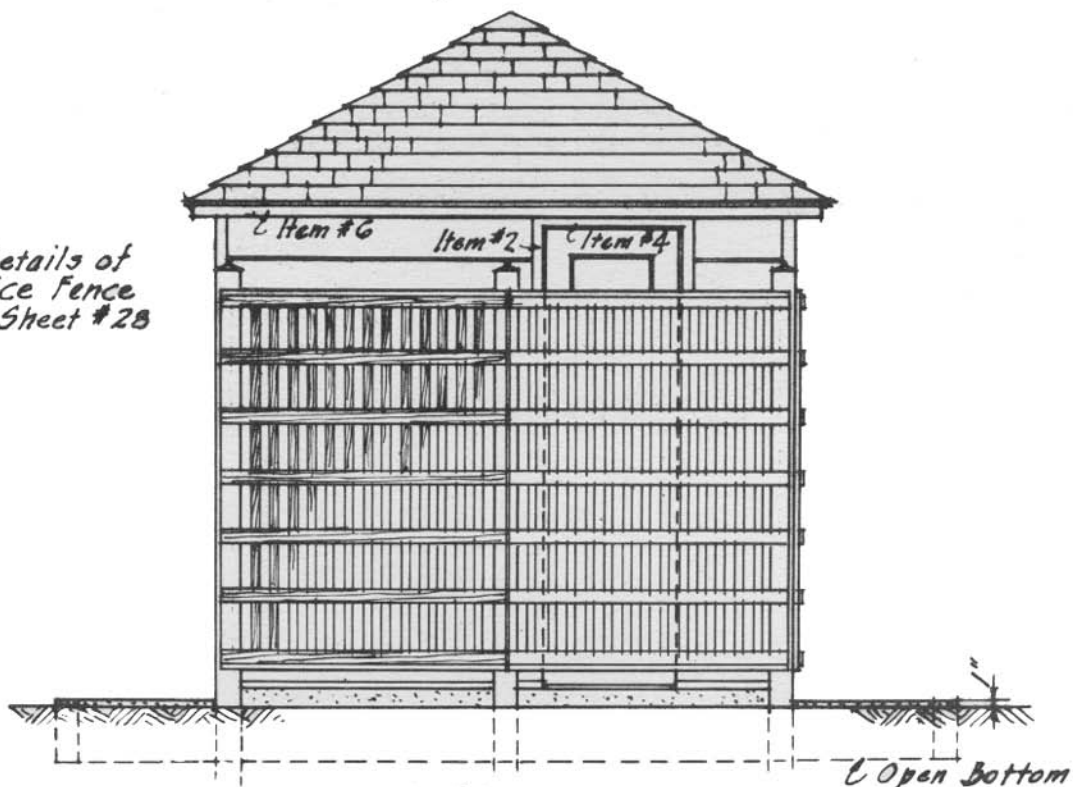

For Details of
Lattice Fence
See Sheet #28

SIDE ELEVATION

PAINING

Doors only to be painted Green.
All other Mill Work (casings, stops etc.)
to be stained Brown & varnished.
Rustic to be stained Brown.
Shingles to be stained Green
Interior - Ivory enamel.

Wood Shingle Roof
5" to weather

For Detail of
Corner Post See
Sheet #57

FRONT ELEVATION

BATH HOUSE

SCALE 3/8" = 1'-0"