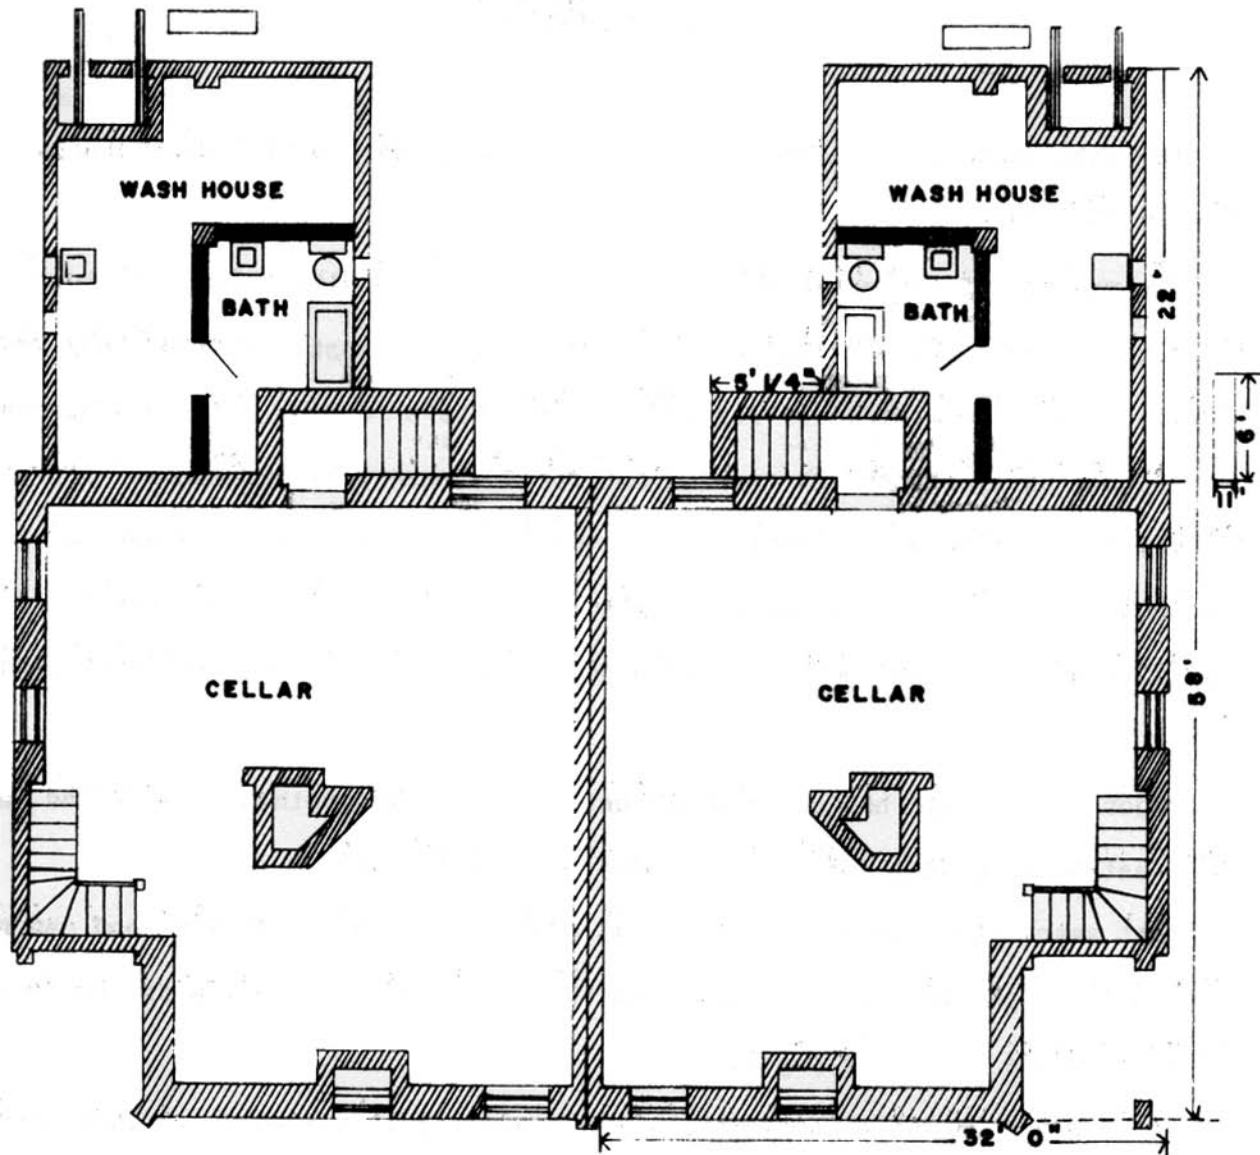

HECETA HEAD LIGHT STATION

PLATE I CELLAR PLAN

1/8" = 1'