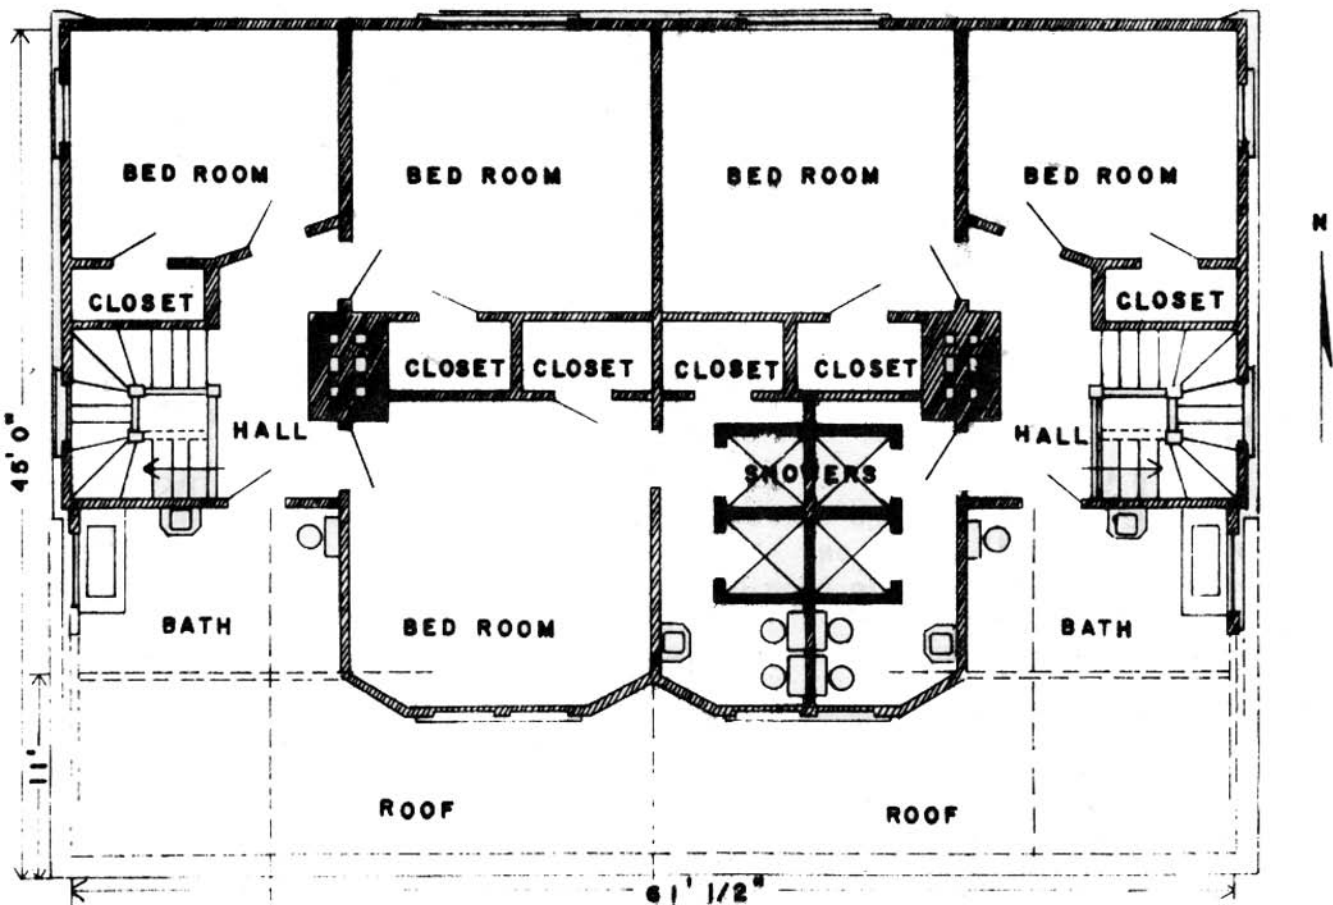

HECETA HEAD LIGHT STATION 1979

PLATE 3

1/8" = 1'