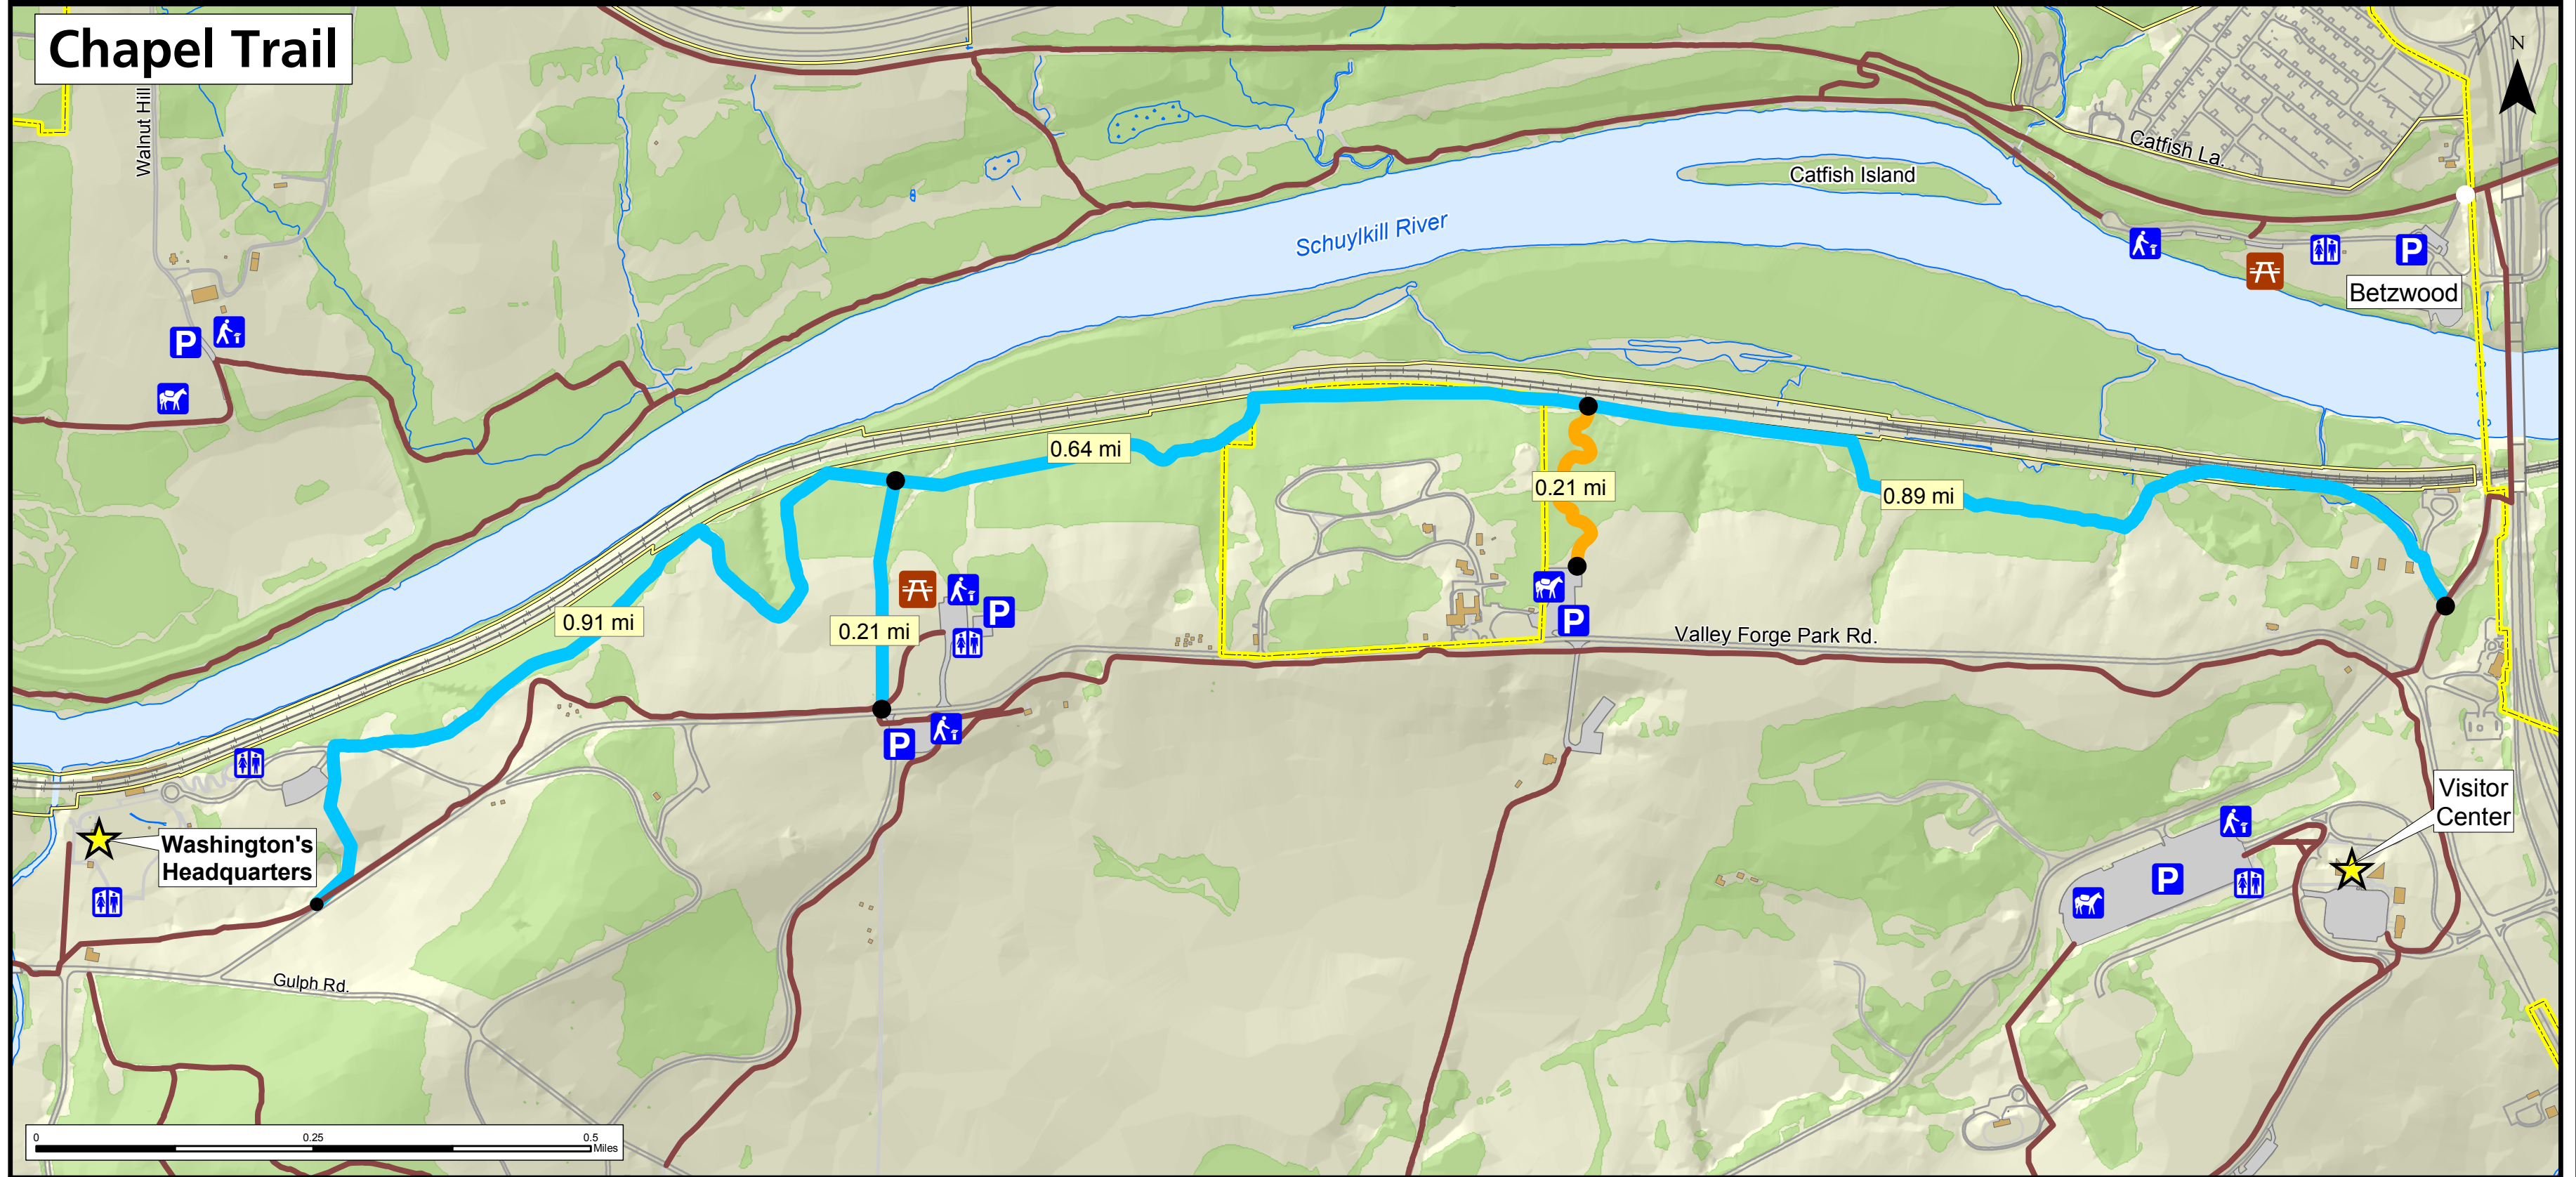

Chapel Trail

Authorized Trail Use:

- Biking, Hiking, and Horses
- Hiking and Horses - NO Bicycles
- Other Park Trails
- Trailhead Information Kiosk
- Picnic Area
- Parking Area
- Horse Trailer Parking Area
- Restrooms

Legend

- Authorized Park Boundary
- Privately Owned Inholdings
- Roads
- Parking Lots
- Buildings and Structures
- Wooded Areas