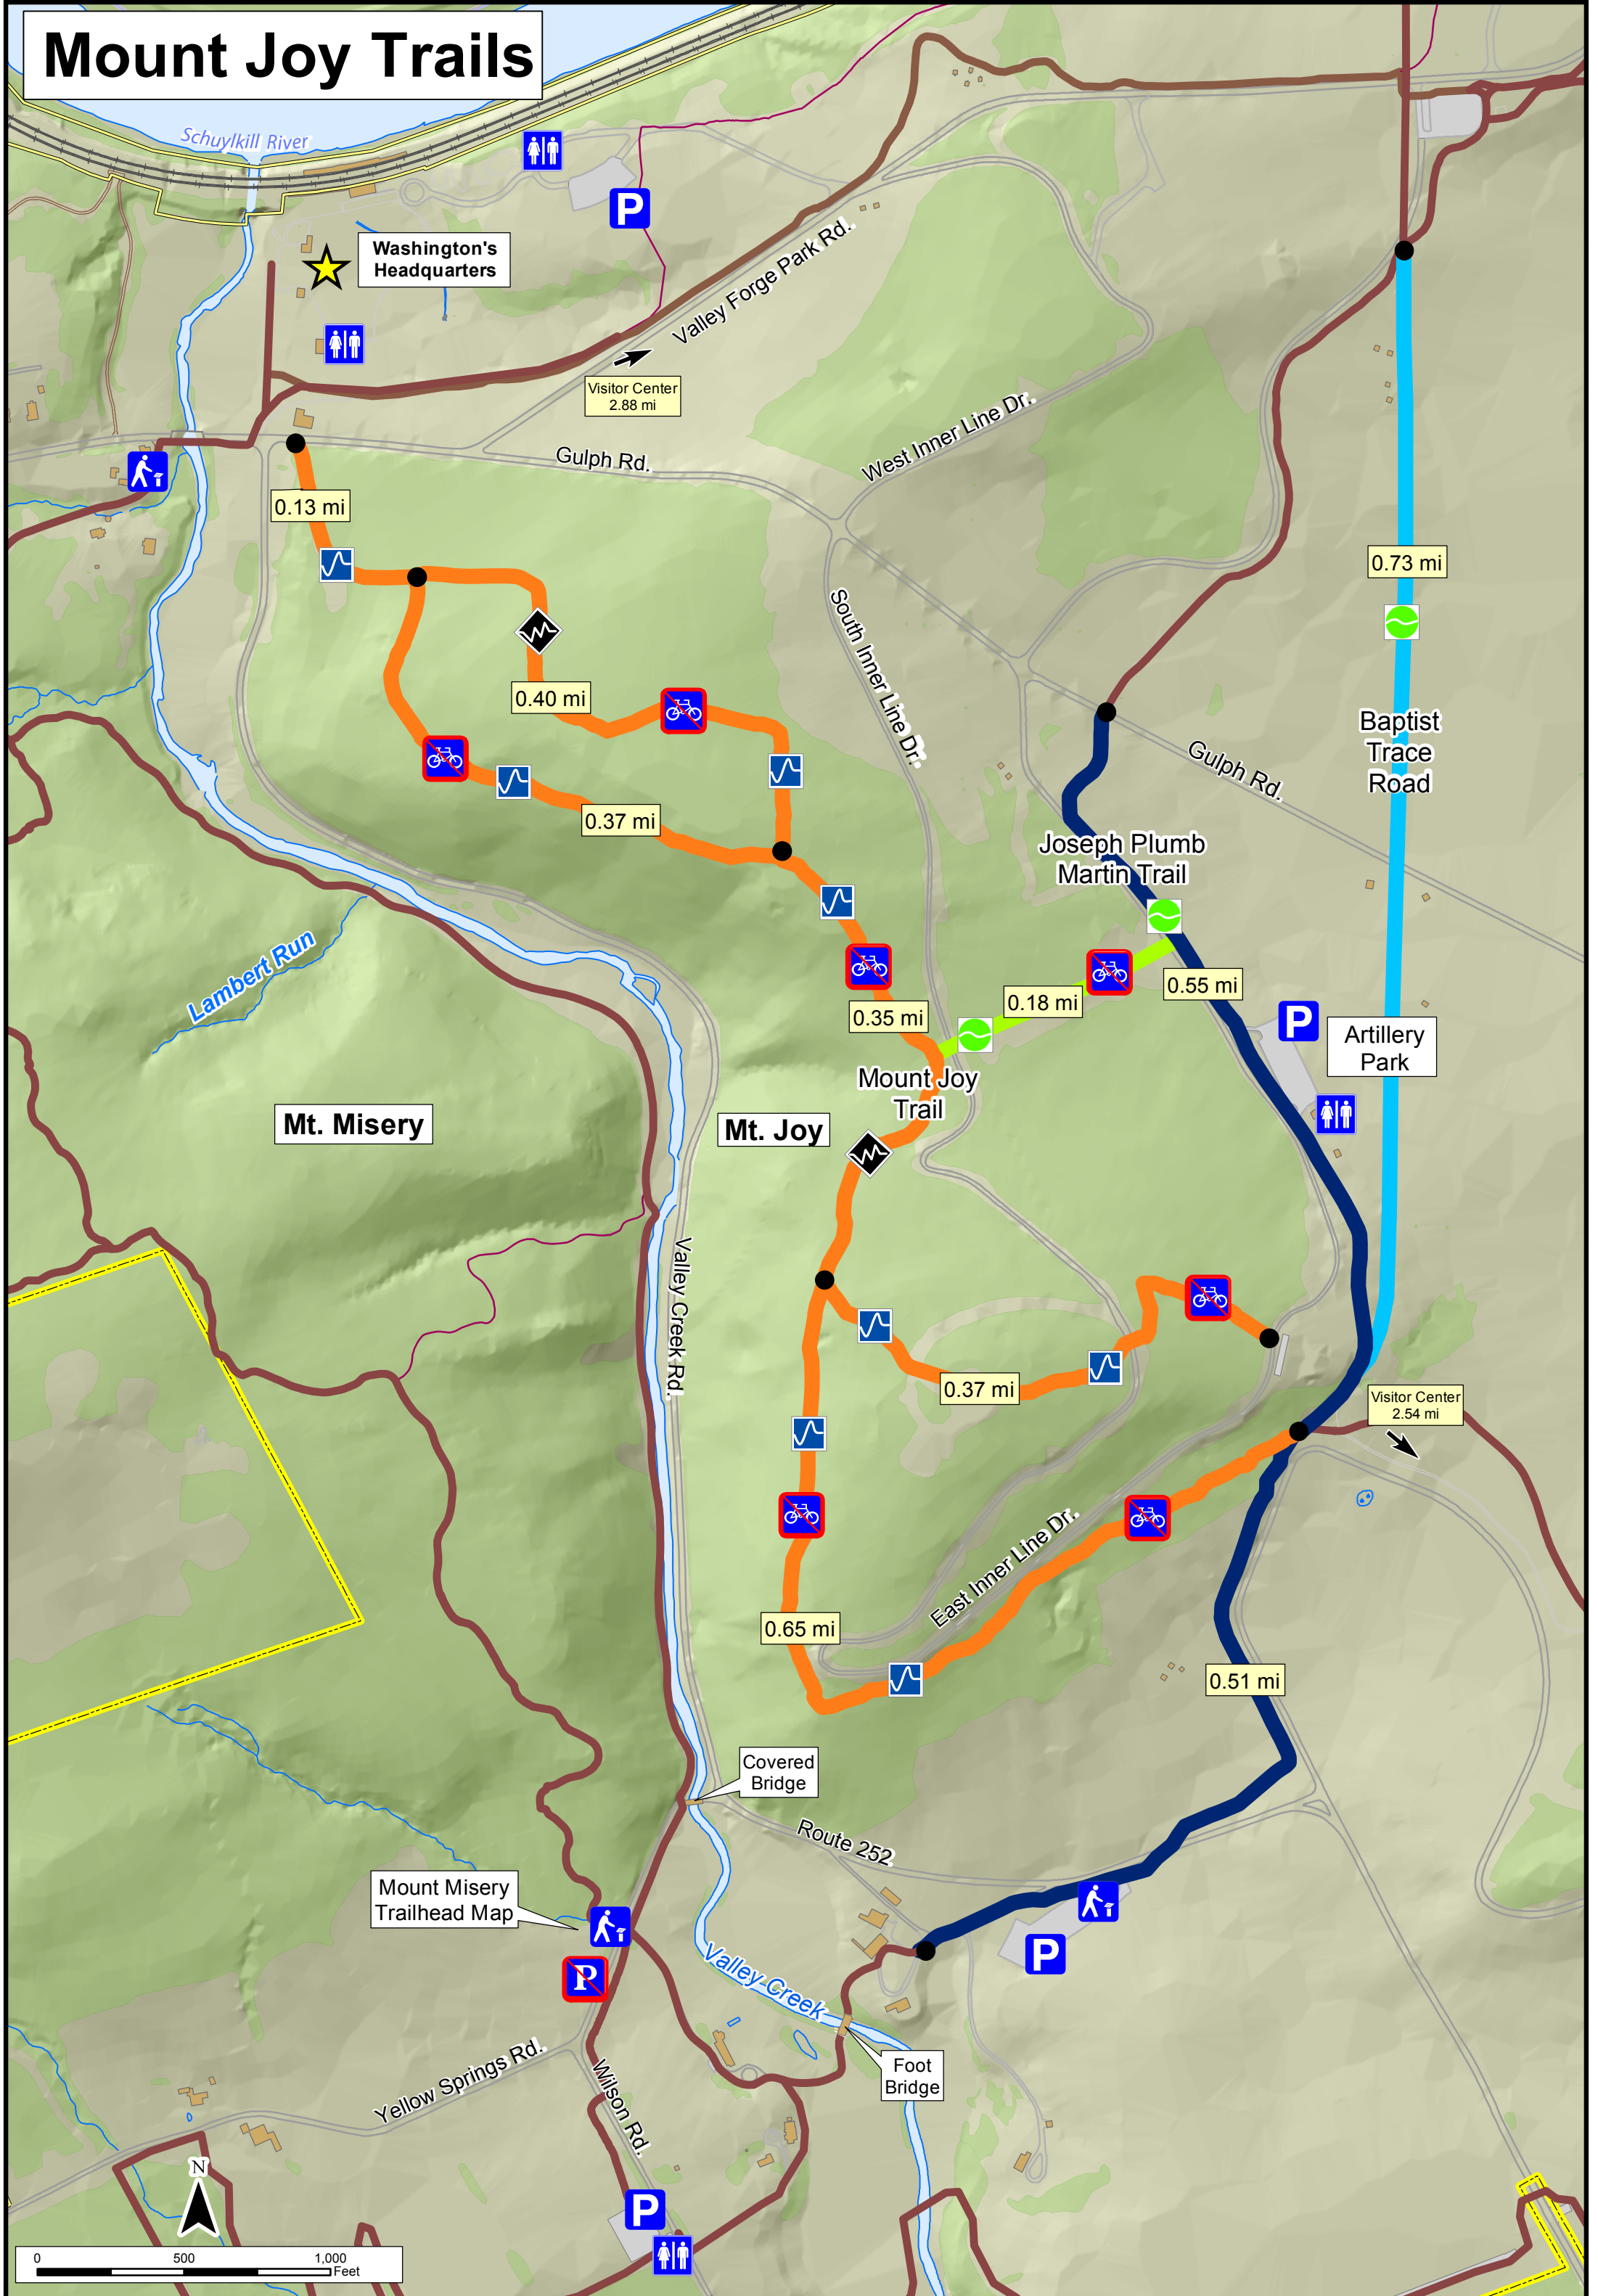

# Mount Joy Trails

## Legend

### Trail Difficulty:

- Easy -- 0-5% Slope
- Moderate -- 5-12% Slope
- Challenging -- Greater than 12% Slope

- Trailhead Information Kiosk
- Bikes NOT Permitted on Trail
- Parking Area
- NO Parking
- Restrooms

- Authorized Park Boundary
- Privately Owned Inholdings
- Roads
- Parking Lots
- Buildings and Structures
- Water
- Wooded Areas