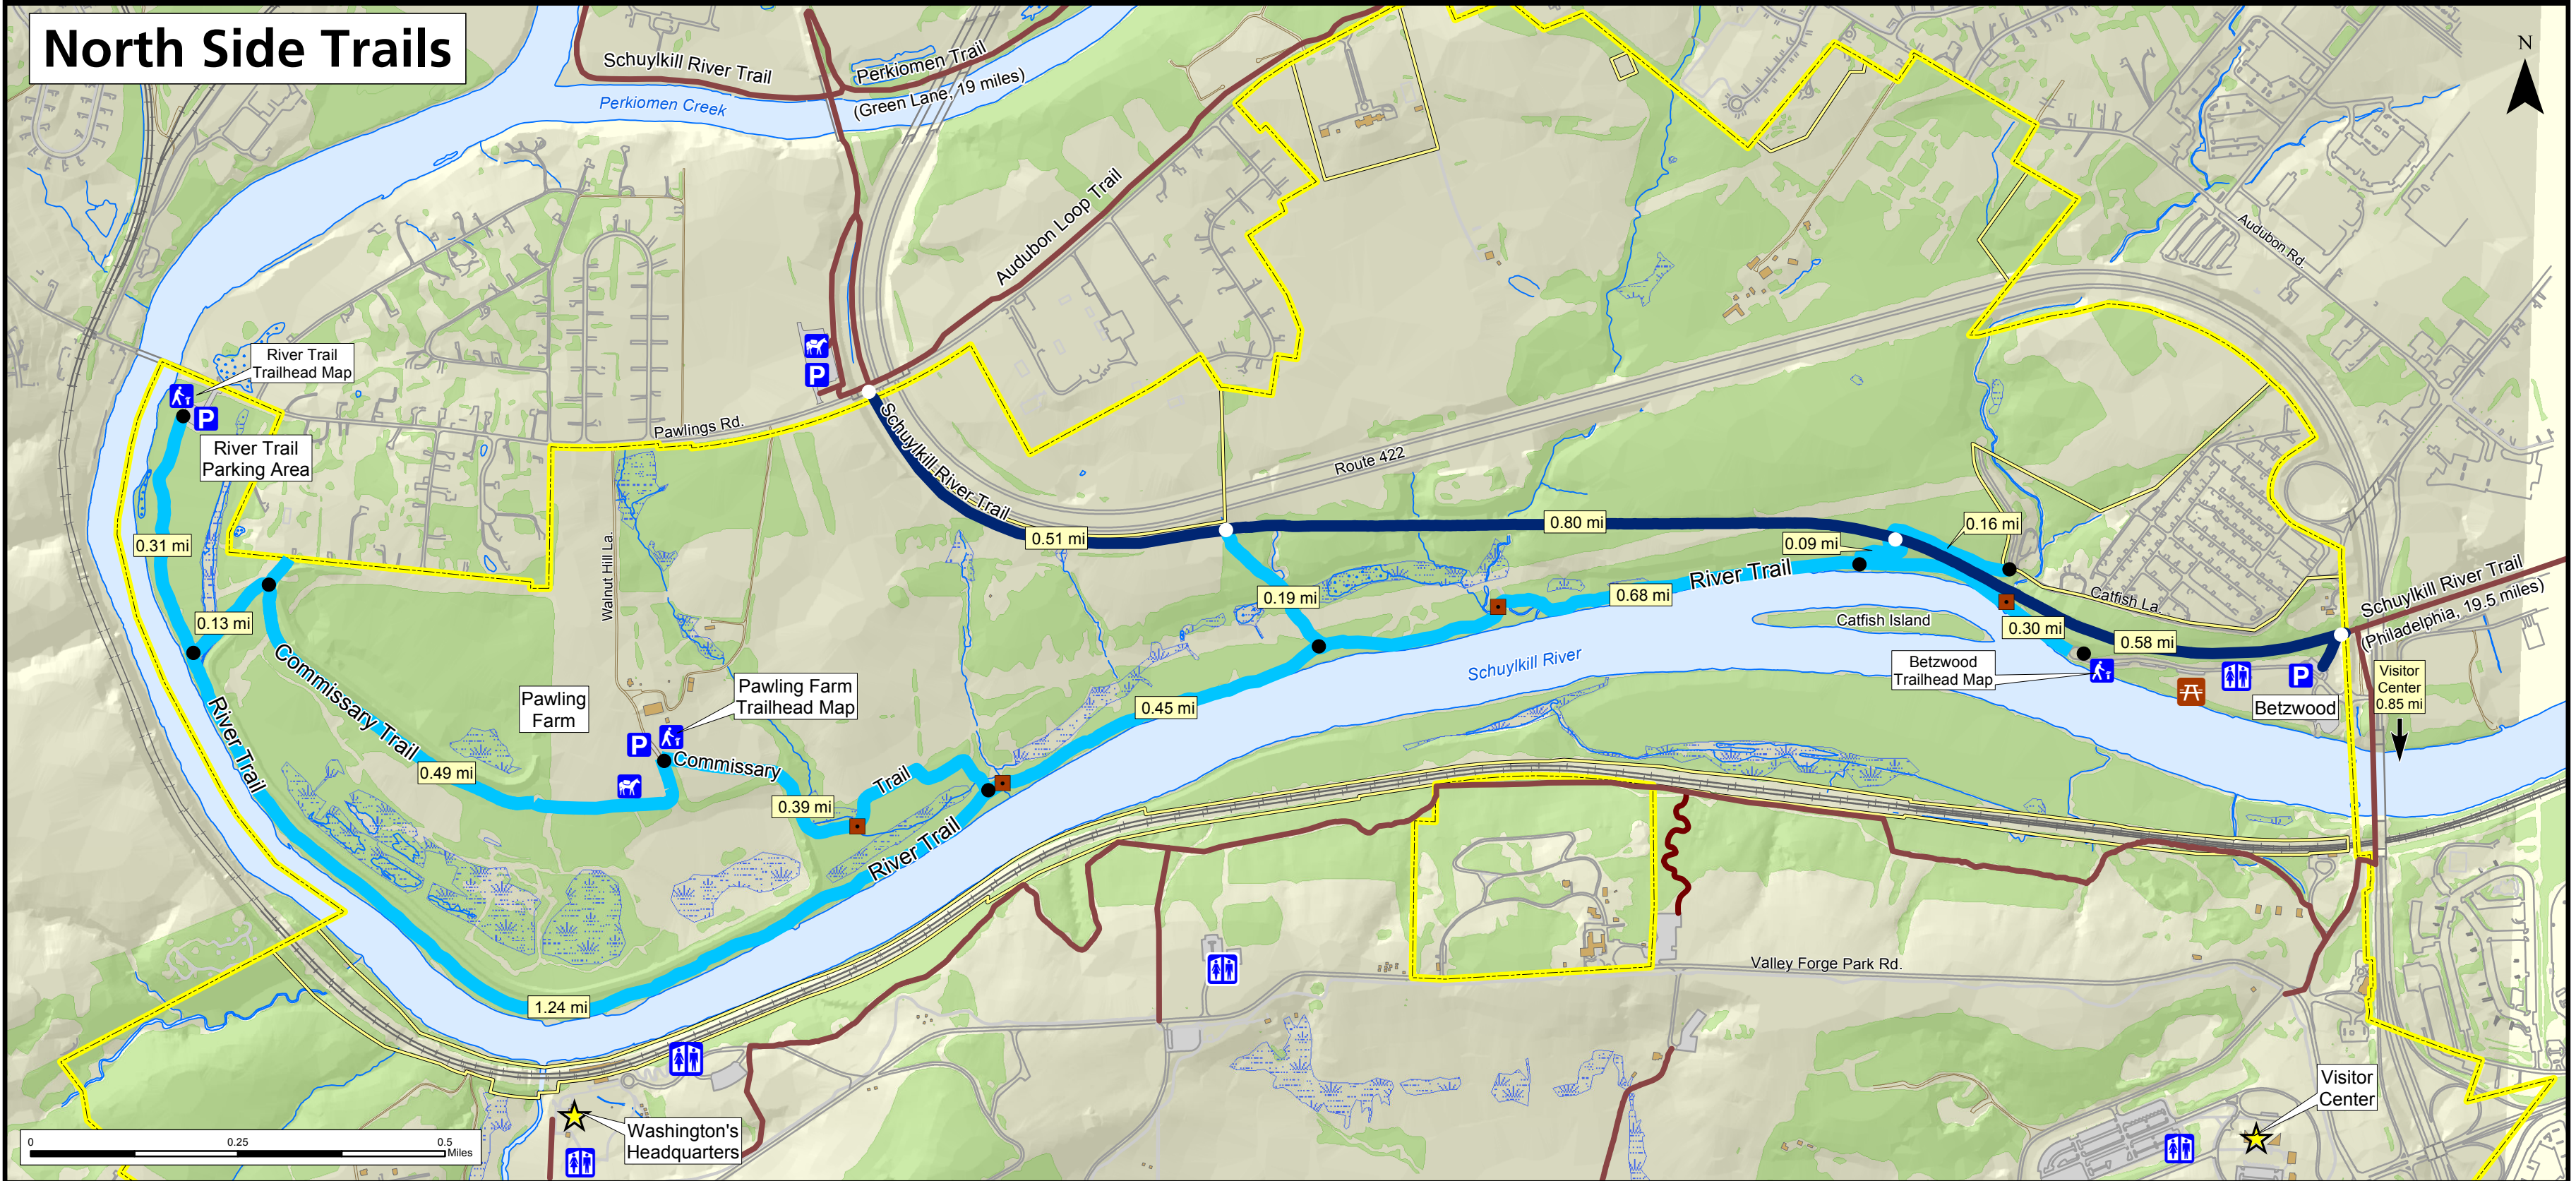

North Side Trails

Authorized Trail Use:

- Biking, Hiking, and Horses
- Paved Multi-use Trail
- Other Park Trails
- Trailhead Information Kiosk

- Restrooms
- Picnic Area
- Parking Area
- Horse Trailer Parking Area

Legend

- Authorized Park Boundary
- Privately Owned Inholdings
- Roads
- Parking Lots

- Buildings and Structures
- Bridges
- Wetlands
- Wooded Areas