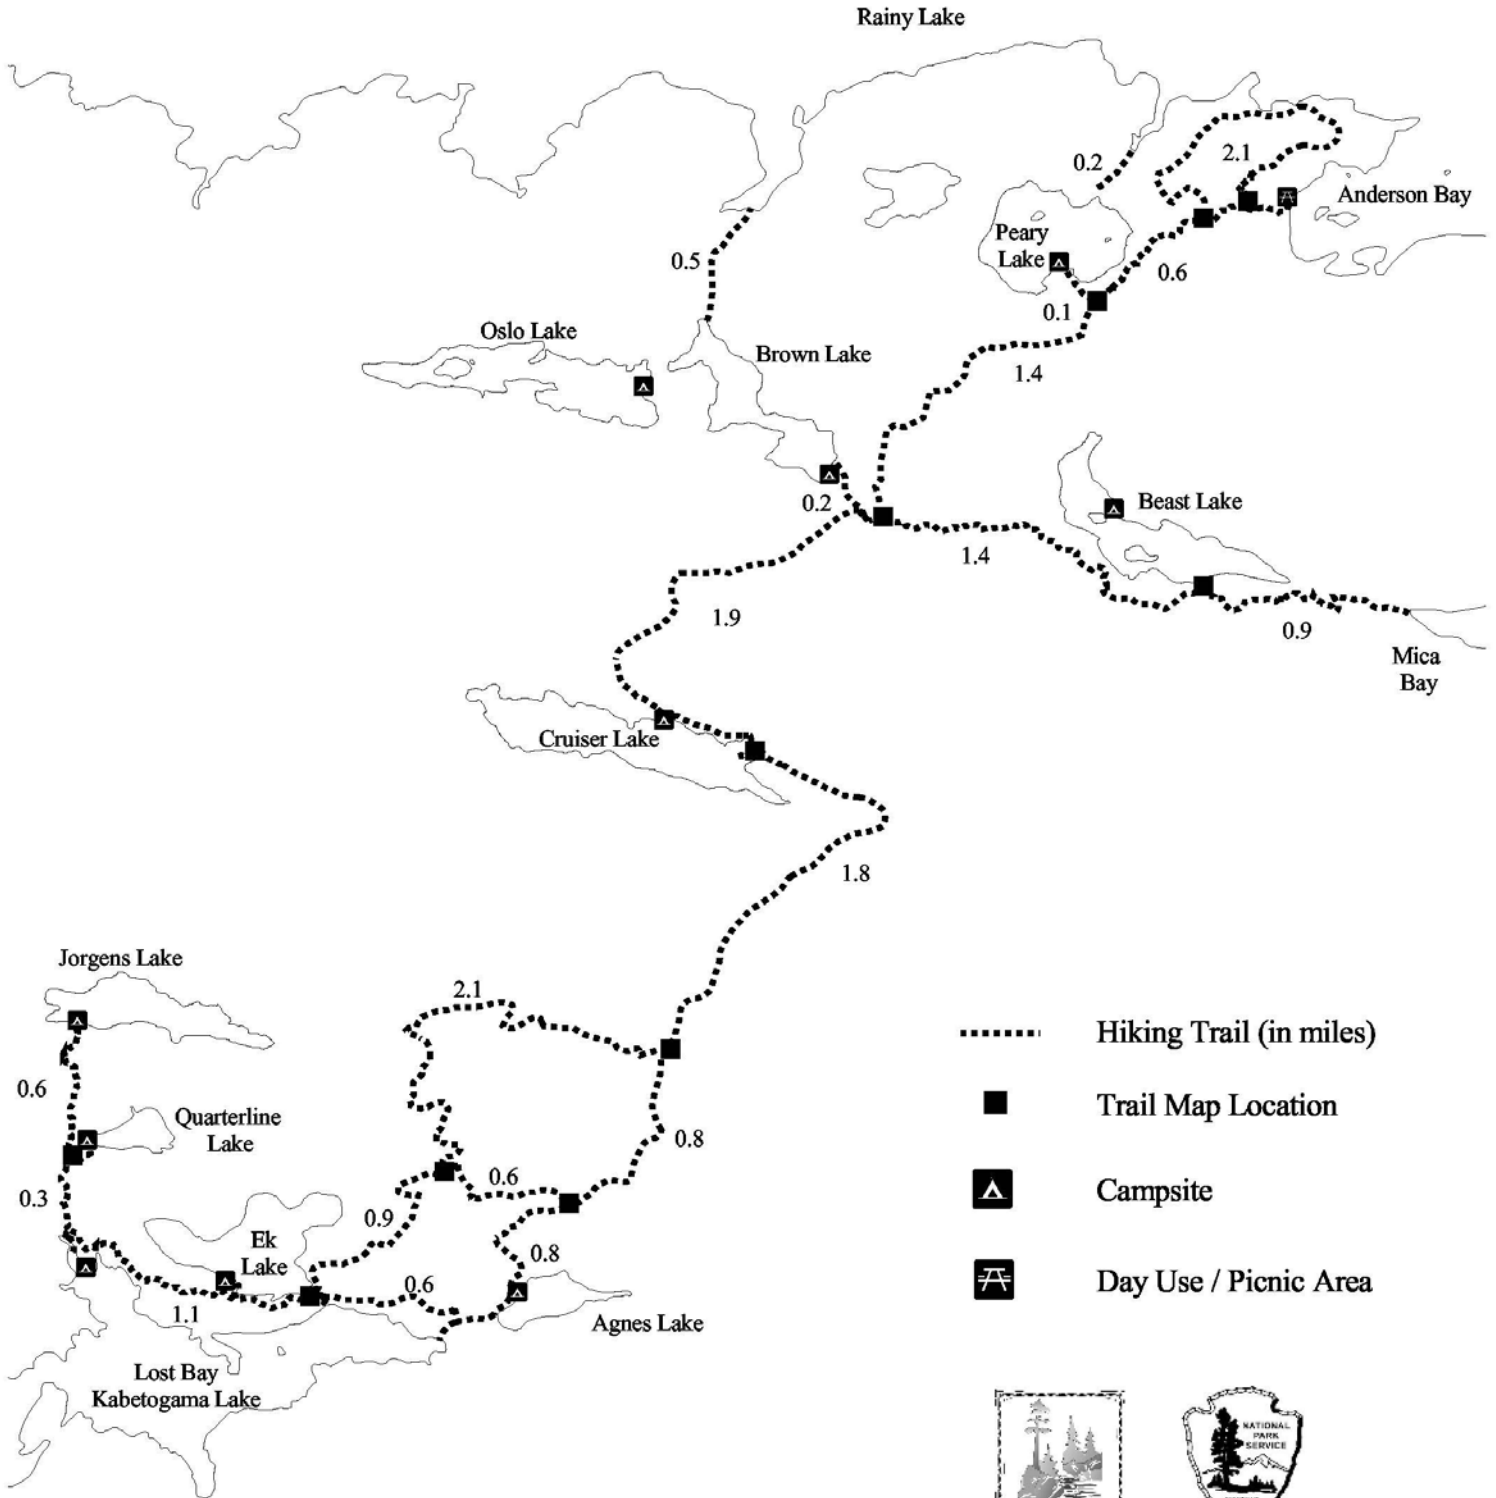

# Cruiser Lake Hiking Trail System

- ..... Hiking Trail (in miles)
- Trail Map Location
- ▲ Campsite
- ⊞ Day Use / Picnic Area