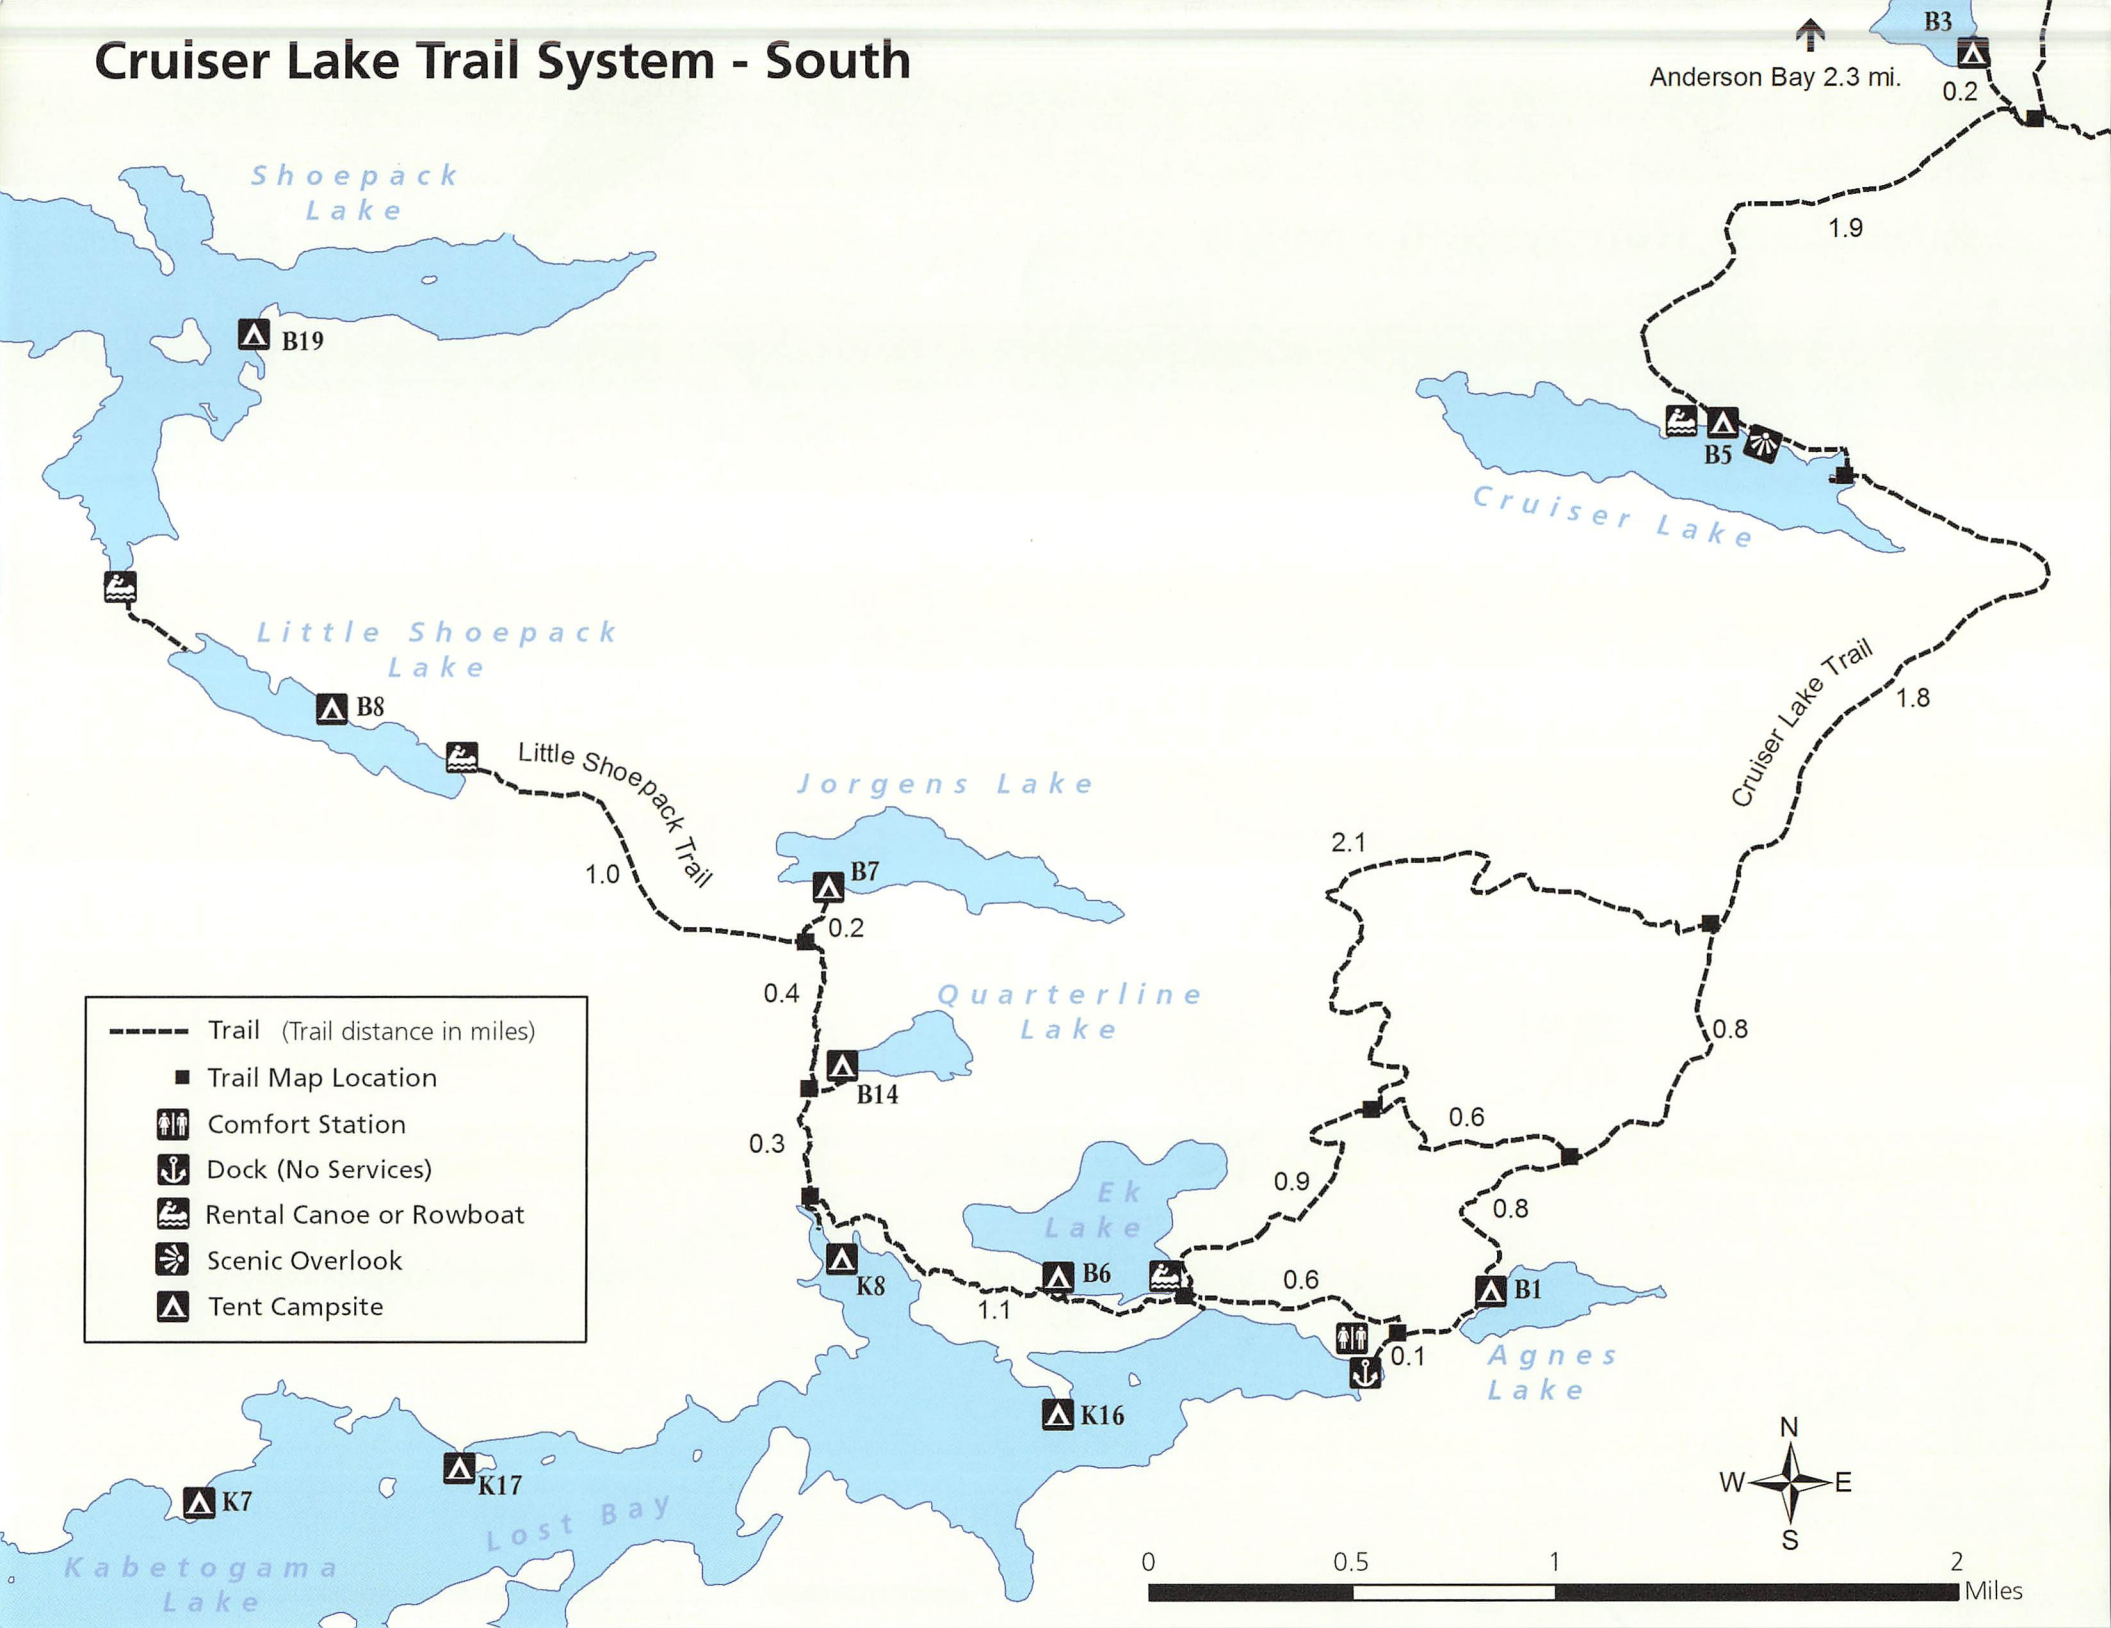

Cruiser Lake Trail System - North

Cruiser Lake Trail System - South

- Trail (Trail distance in miles)
- Trail Map Location
- ☺ Comfort Station
- ⚓ Dock (No Services)
- 🚣 Rental Canoe or Rowboat
- 👁 Scenic Overlook
- ⛺ Tent Campsite

Anderson Bay 2.3 mi.

Shoepack Lake

Little Shoepack Lake

Jorgens Lake

Quarterline Lake

Ek Lake

Cruiser Lake

Agnes Lake

Kabetogama Lake

Lost Bay

B19

B8

B7

B14

0.3

K8

B6

1.1

K16

K7

K17

2.1

B5

Cruiser Lake Trail