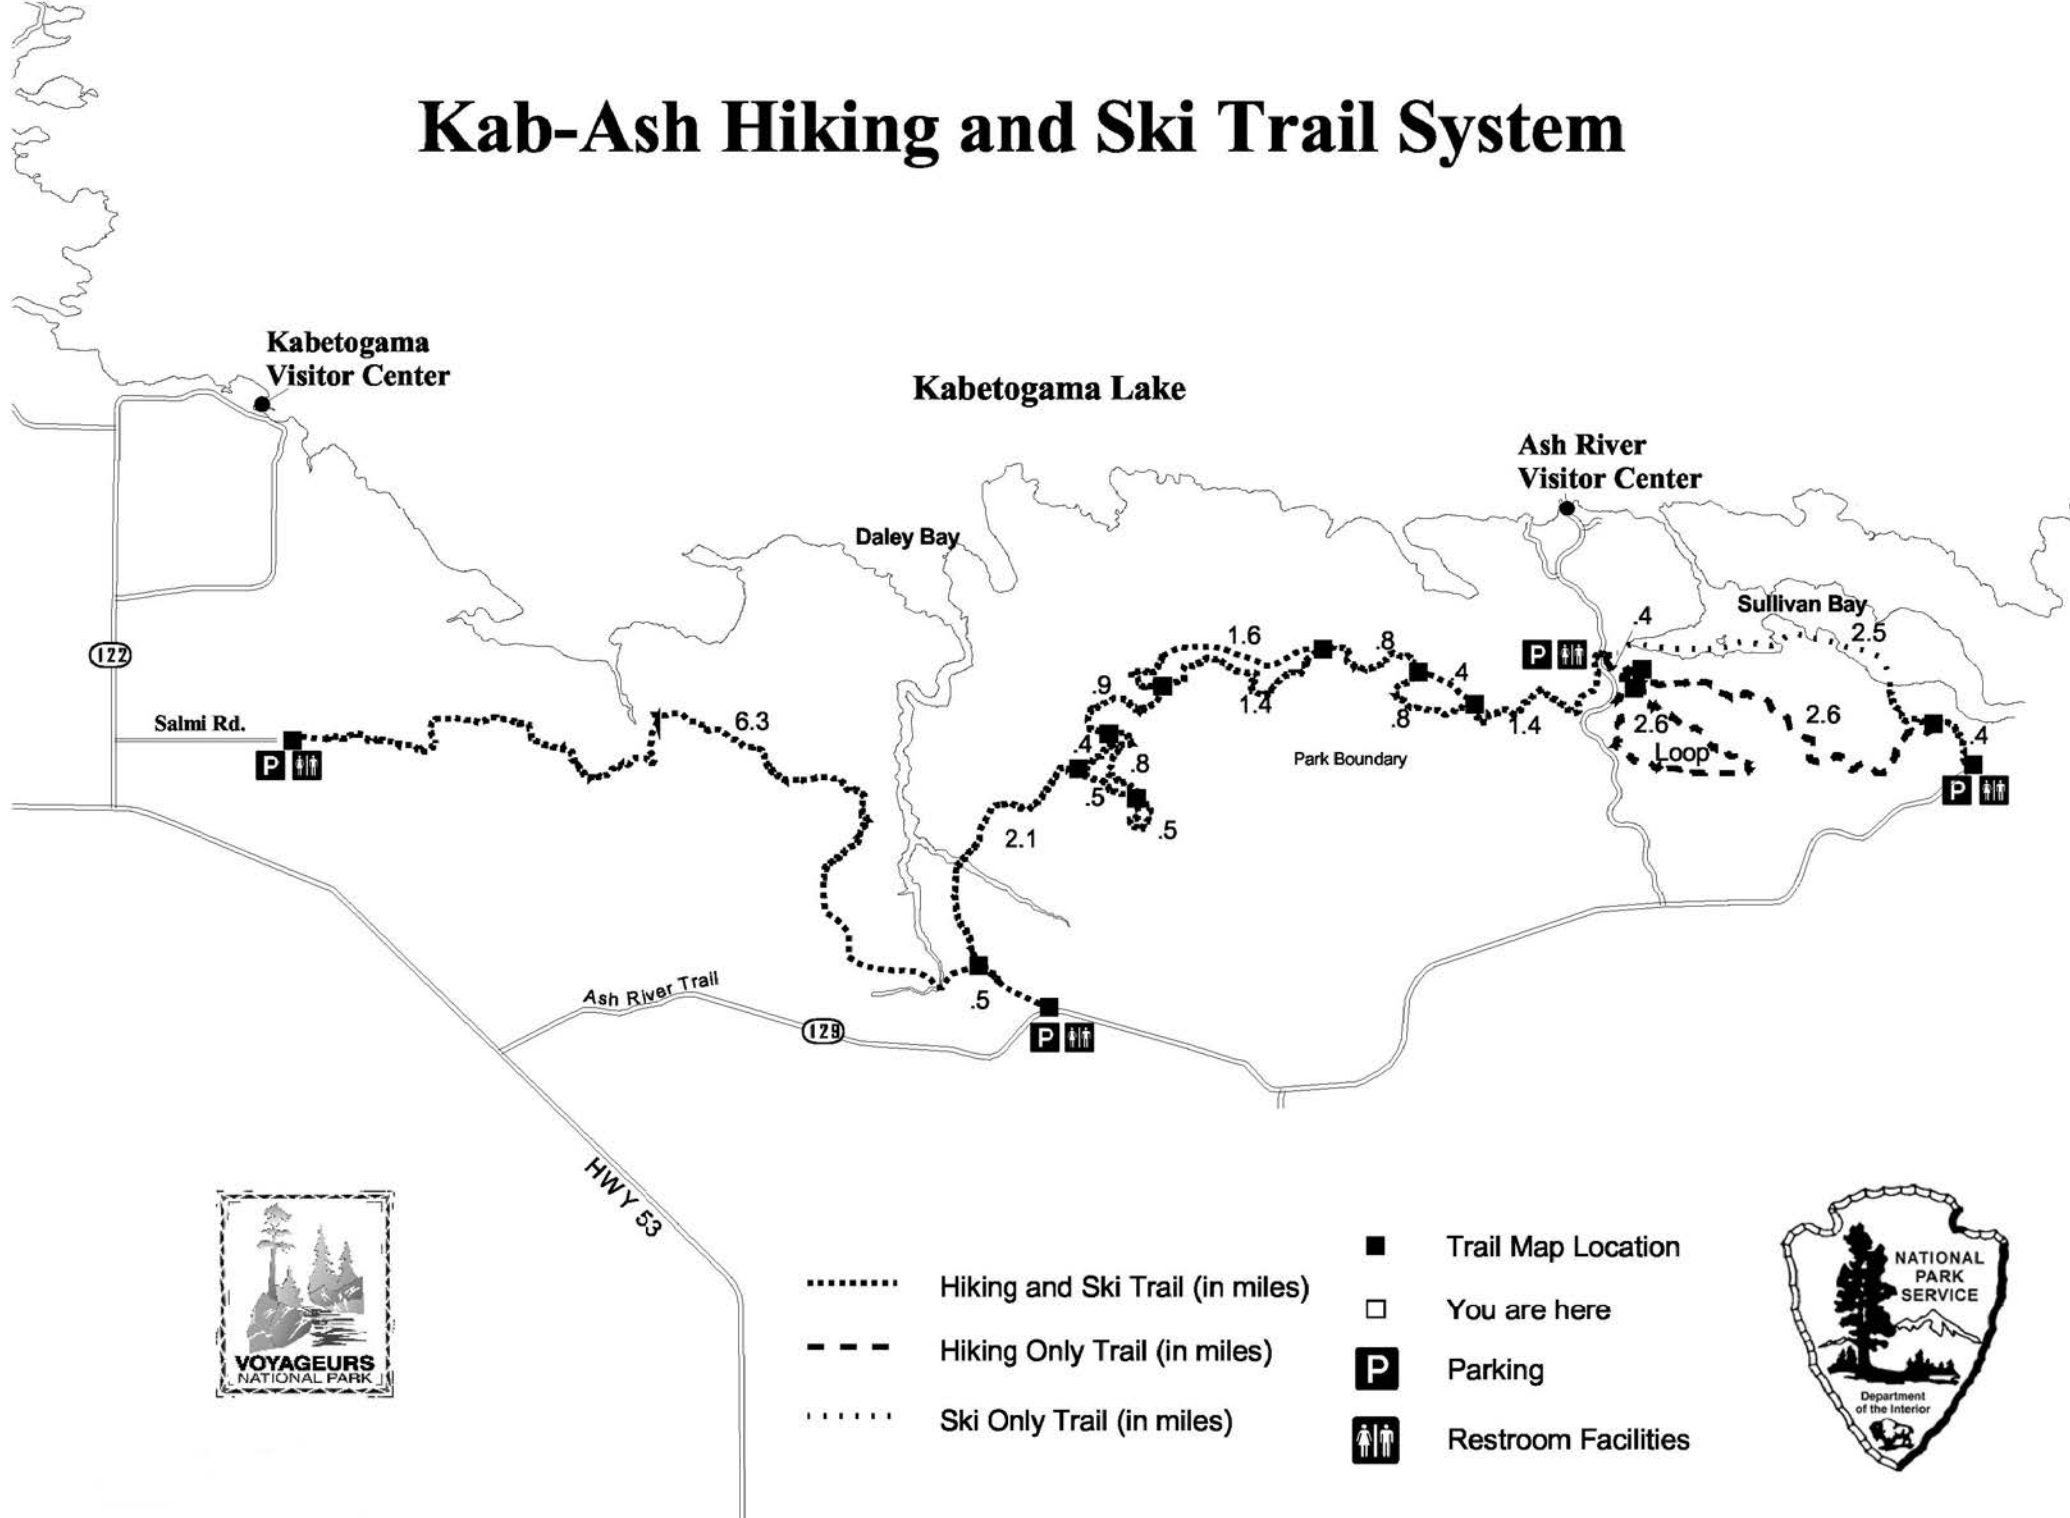

Kab-Ash Hiking and Ski Trail System

- Hiking and Ski Trail (in miles)
- - - Hiking Only Trail (in miles)
- Ski Only Trail (in miles)
- Trail Map Location
- You are here
- P Parking
- Restroom Facilities