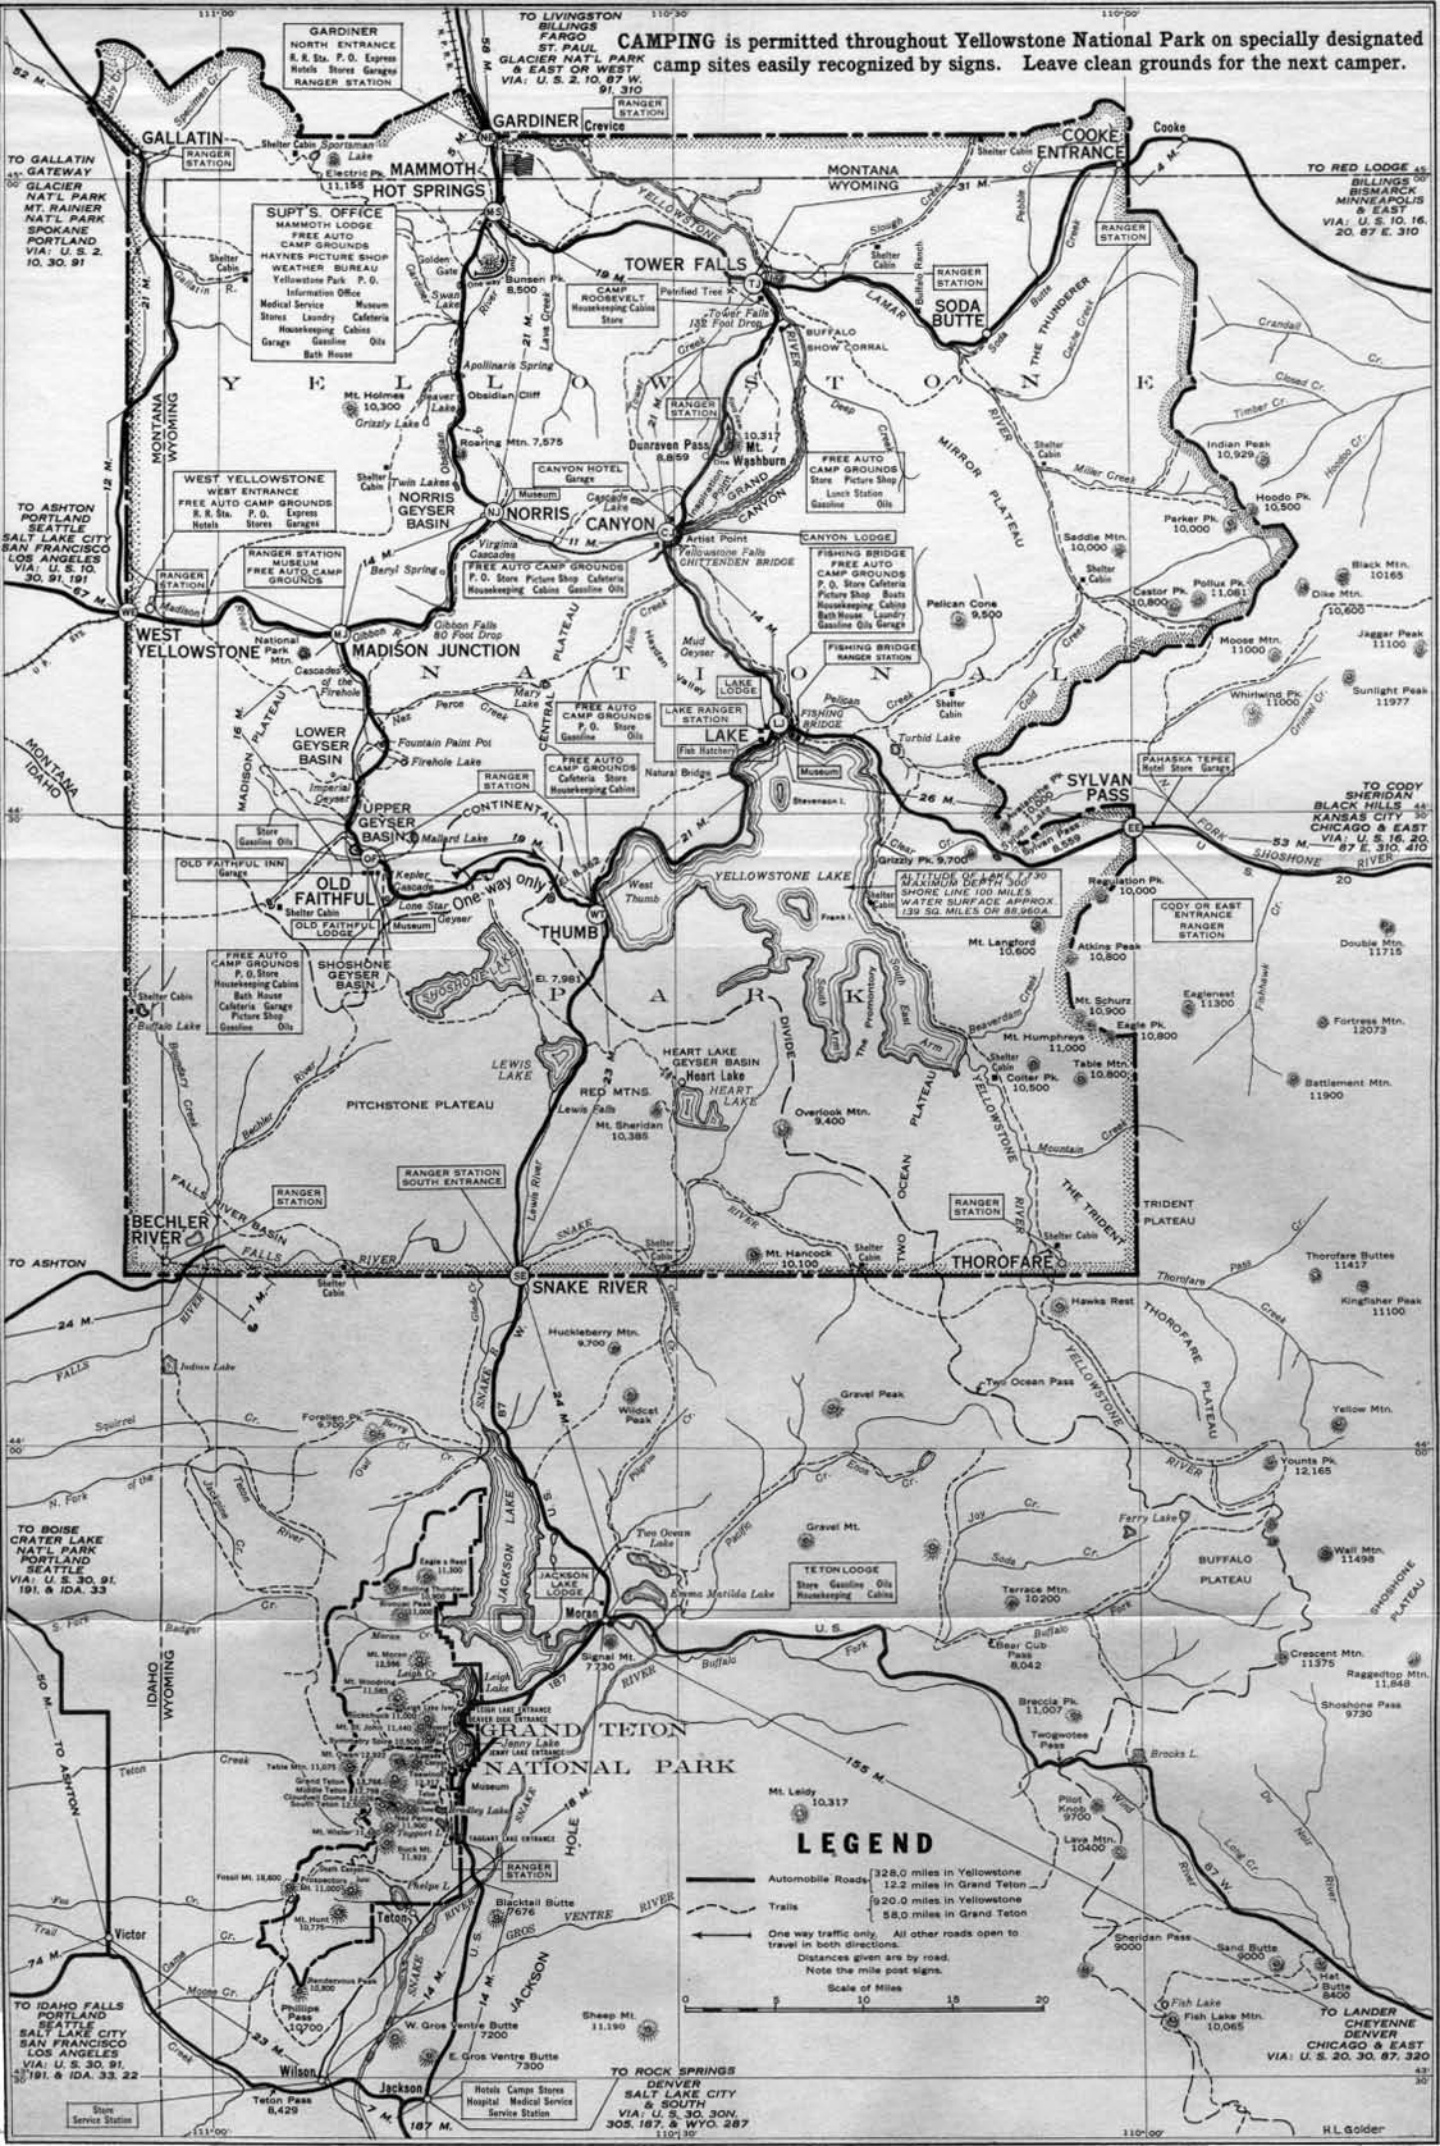

**CAMPING** is permitted throughout Yellowstone National Park on specially designated camp sites easily recognized by signs. Leave clean grounds for the next camper.

**LEGEND**

- Automobile Roads
- Trails
- One way traffic only
- Distances given are by road.
- Note the mile post signs.
- Scale of Miles
- 32.0 miles in Yellowstone
- 12.2 miles in Grand Teton
- 92.0 miles in Yellowstone
- 58.0 miles in Grand Teton

GUIDE MAP OF YELLOWSTONE AND GRAND TETON NATIONAL PARKS