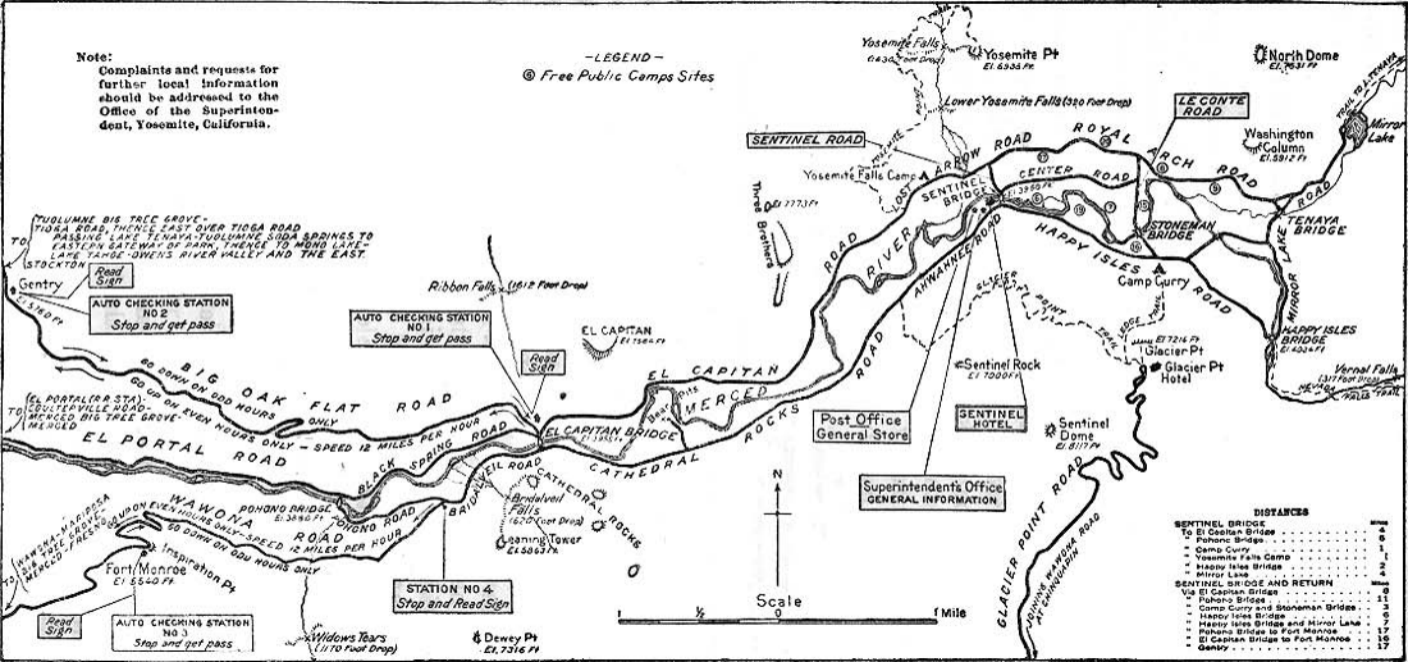

**Note:**  
Complaints and requests for further local information should be addressed to the Office of the Superintendent, Yosemite, California.

-LEGEND-  
© Free Public Camp Sites

**DISTANCES**

	Miles
<b>SENTINEL BRIDGE</b>	
To El Capitan Bridge	4
- Pohono Bridge	6
- Camp Curry	1
- Yosemite Falls Camp	1
- Happy Isles Bridge	2
- Mirror Lake	4
<b>SENTINEL BRIDGE AND RETURN</b>	
Via El Capitan Bridge	8
- Pohono Bridge	11
- Camp Curry and Stoneman Bridge	3
- Happy Isles Bridge	6
- Happy Isles Bridge and Mirror Lake	7
- Pohono Bridge to Fort Monroe	17
- El Capitan Bridge to Fort Monroe	16
- Gentry	17