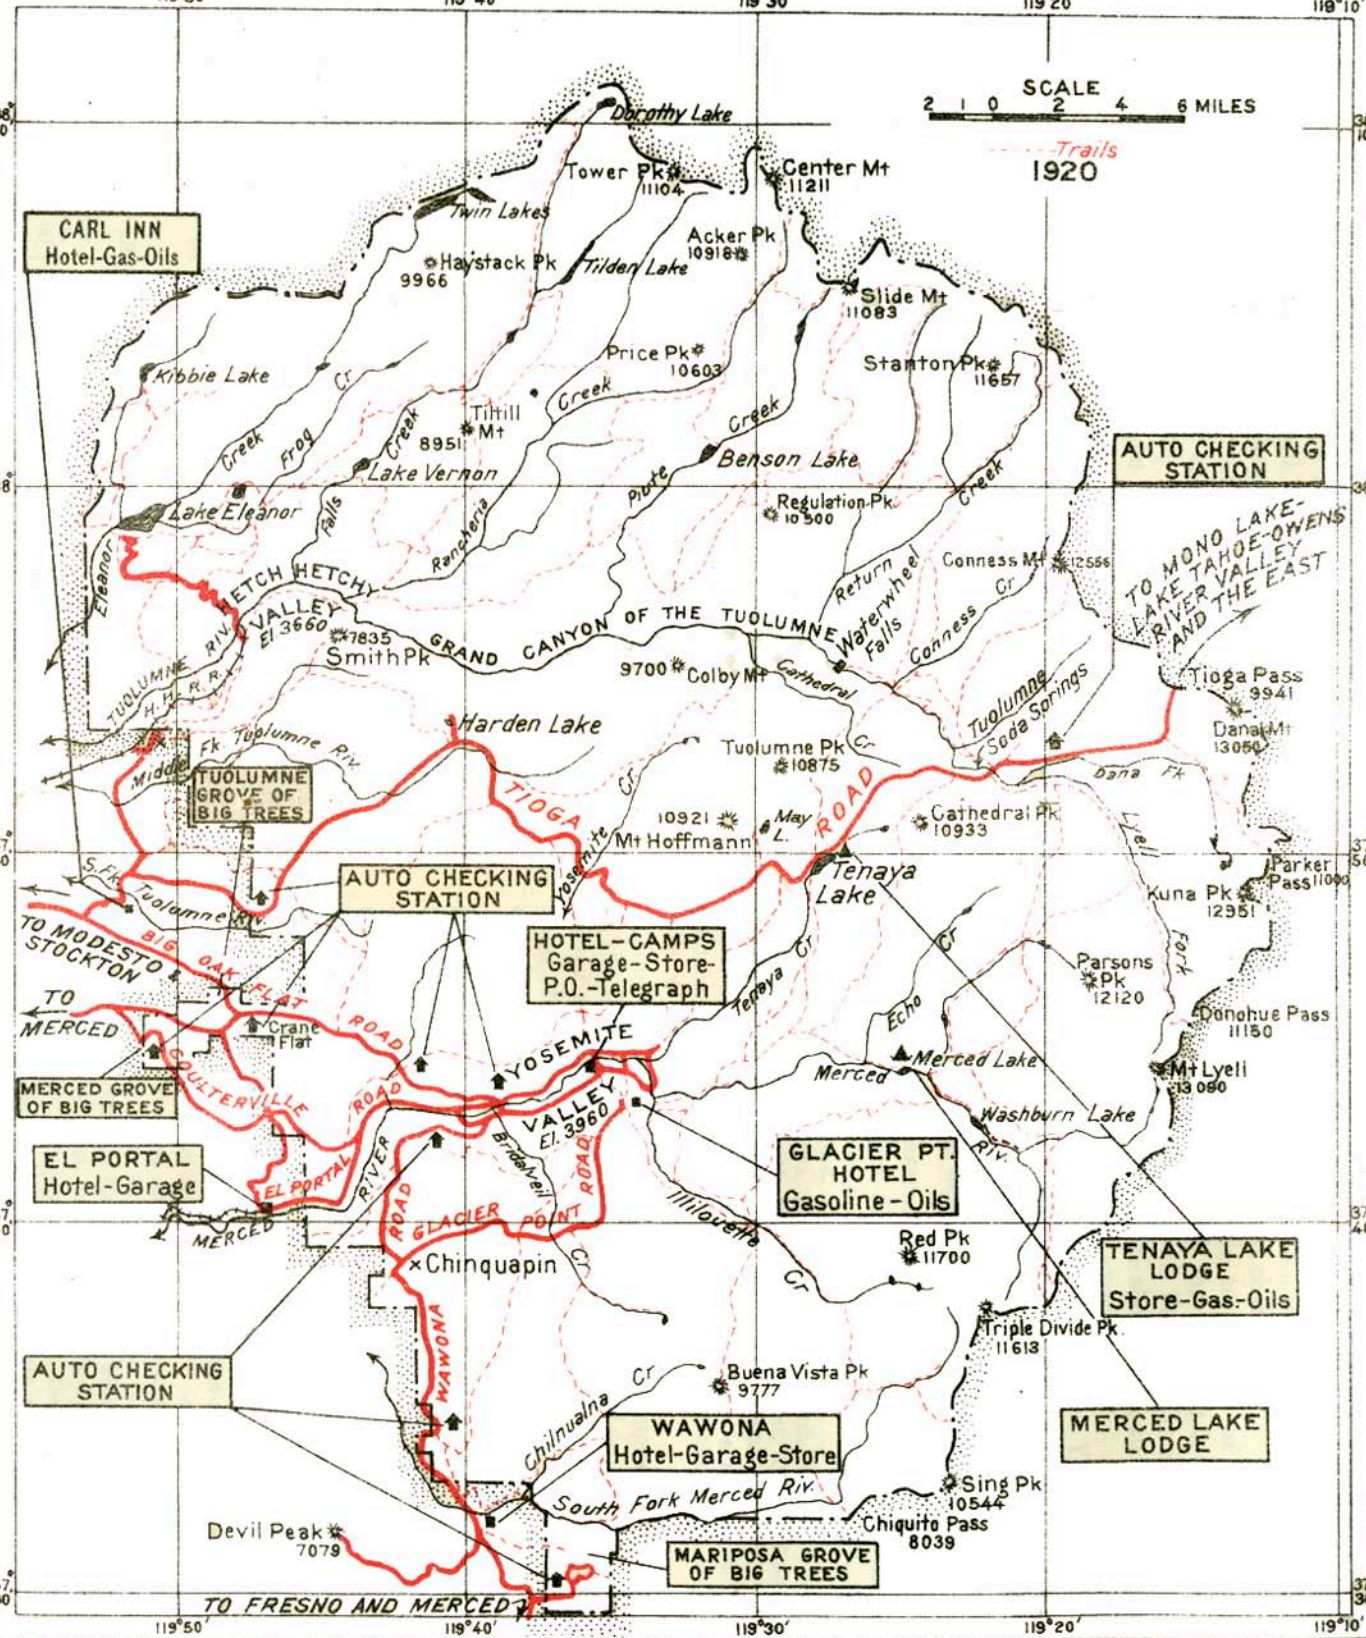

119°50'

119°40'

119°30'

119°20'

119°10'

37°10'

37°00'

36°50'

36°40'

36°30'

37°10'

37°00'

36°50'

36°40'

36°30'

SCALE 2 1 0 2 4 6 MILES

GLACIER PT.
HOTEL
Gasoline - Oils

TENAYA LAKE
LODGE
Store-Gas-Oils

AUTO CHECKING
STATION

WAWONA
Hotel-Garage-Store

MERCED LAKE
LODGE

MARIPOSA GROVE
OF BIG TREES

Devil Peak *
7079

Sing Pk *
10544

Chiquito Pass
8039

MAP OF YOSEMITE NATIONAL PARK