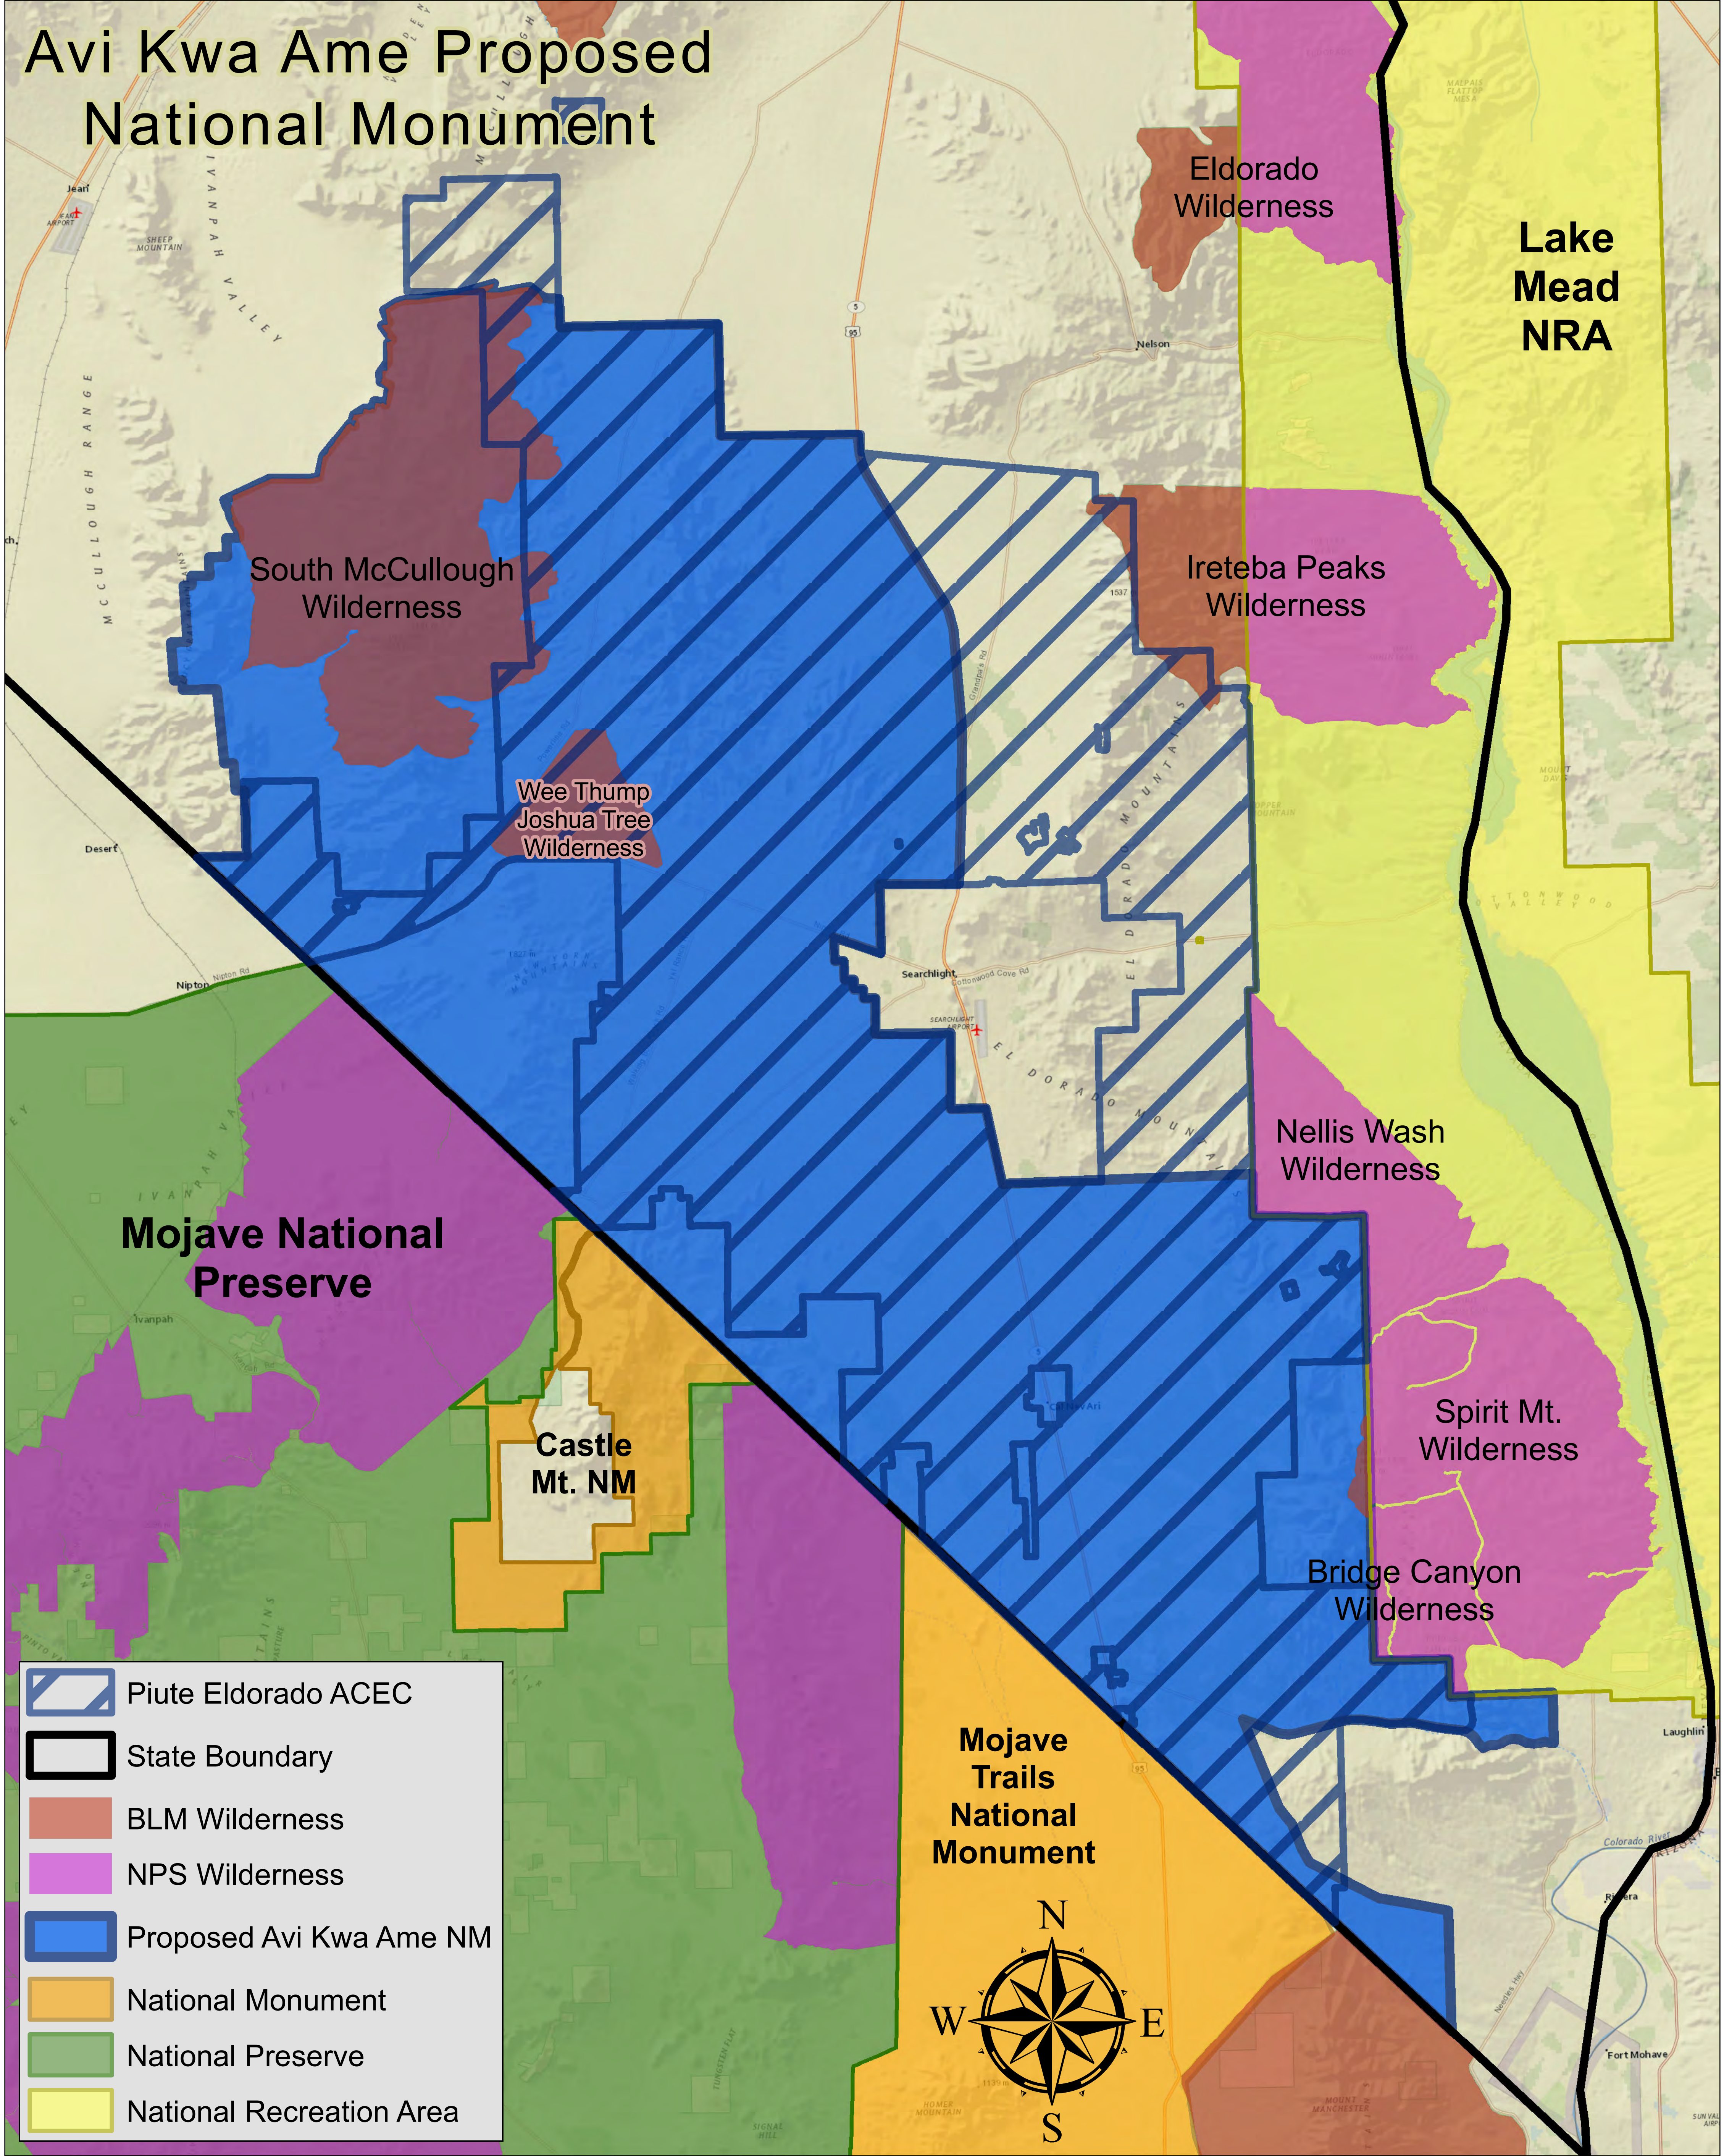

Avi Kwa Ame Proposed National Monument

-  Piute Eldorado ACEC
-  State Boundary
-  BLM Wilderness
-  NPS Wilderness
-  Proposed Avi Kwa Ame NM
-  National Monument
-  National Preserve
-  National Recreation Area