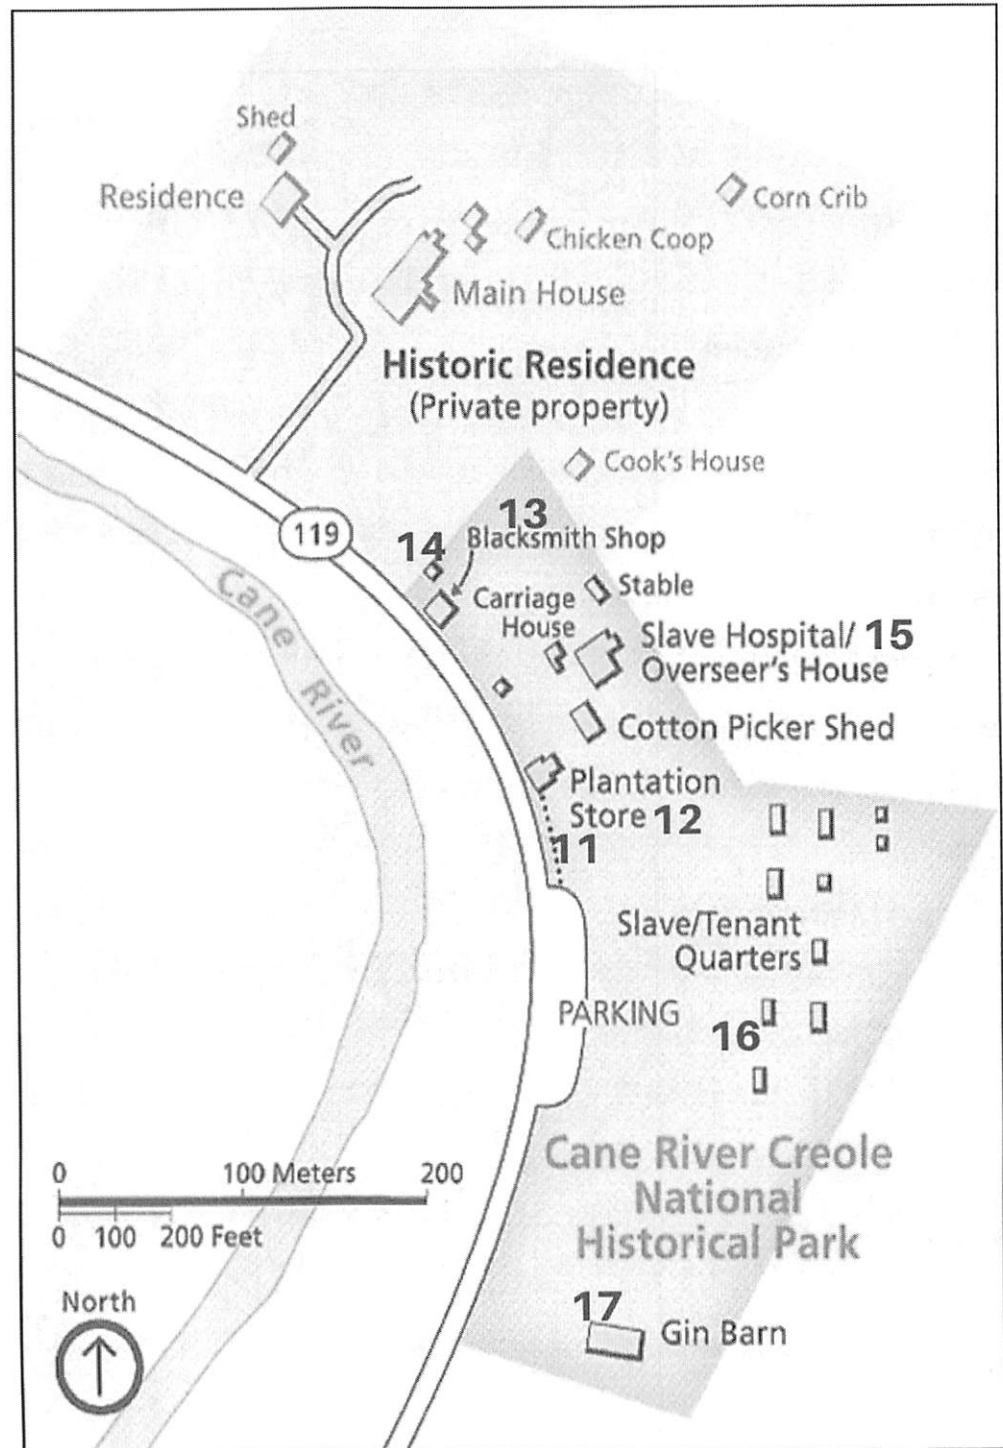

# Cane River Creole

National Park Service  
U.S. Department of the Interior

National Historical Park

### Tour Stop Key:

- 11. Introduction
- 12. Plantation Store
- 13. Blacksmith Shop
- 14. Pigeonnier
- 15. Slave Hospital/  
Overseer's House
- 16. Slave/Tenant  
Quarters
- 17. Gin Barn

Please Note: The Magnolia Plantation Main House and Cook's House are private property and are not open to the public.