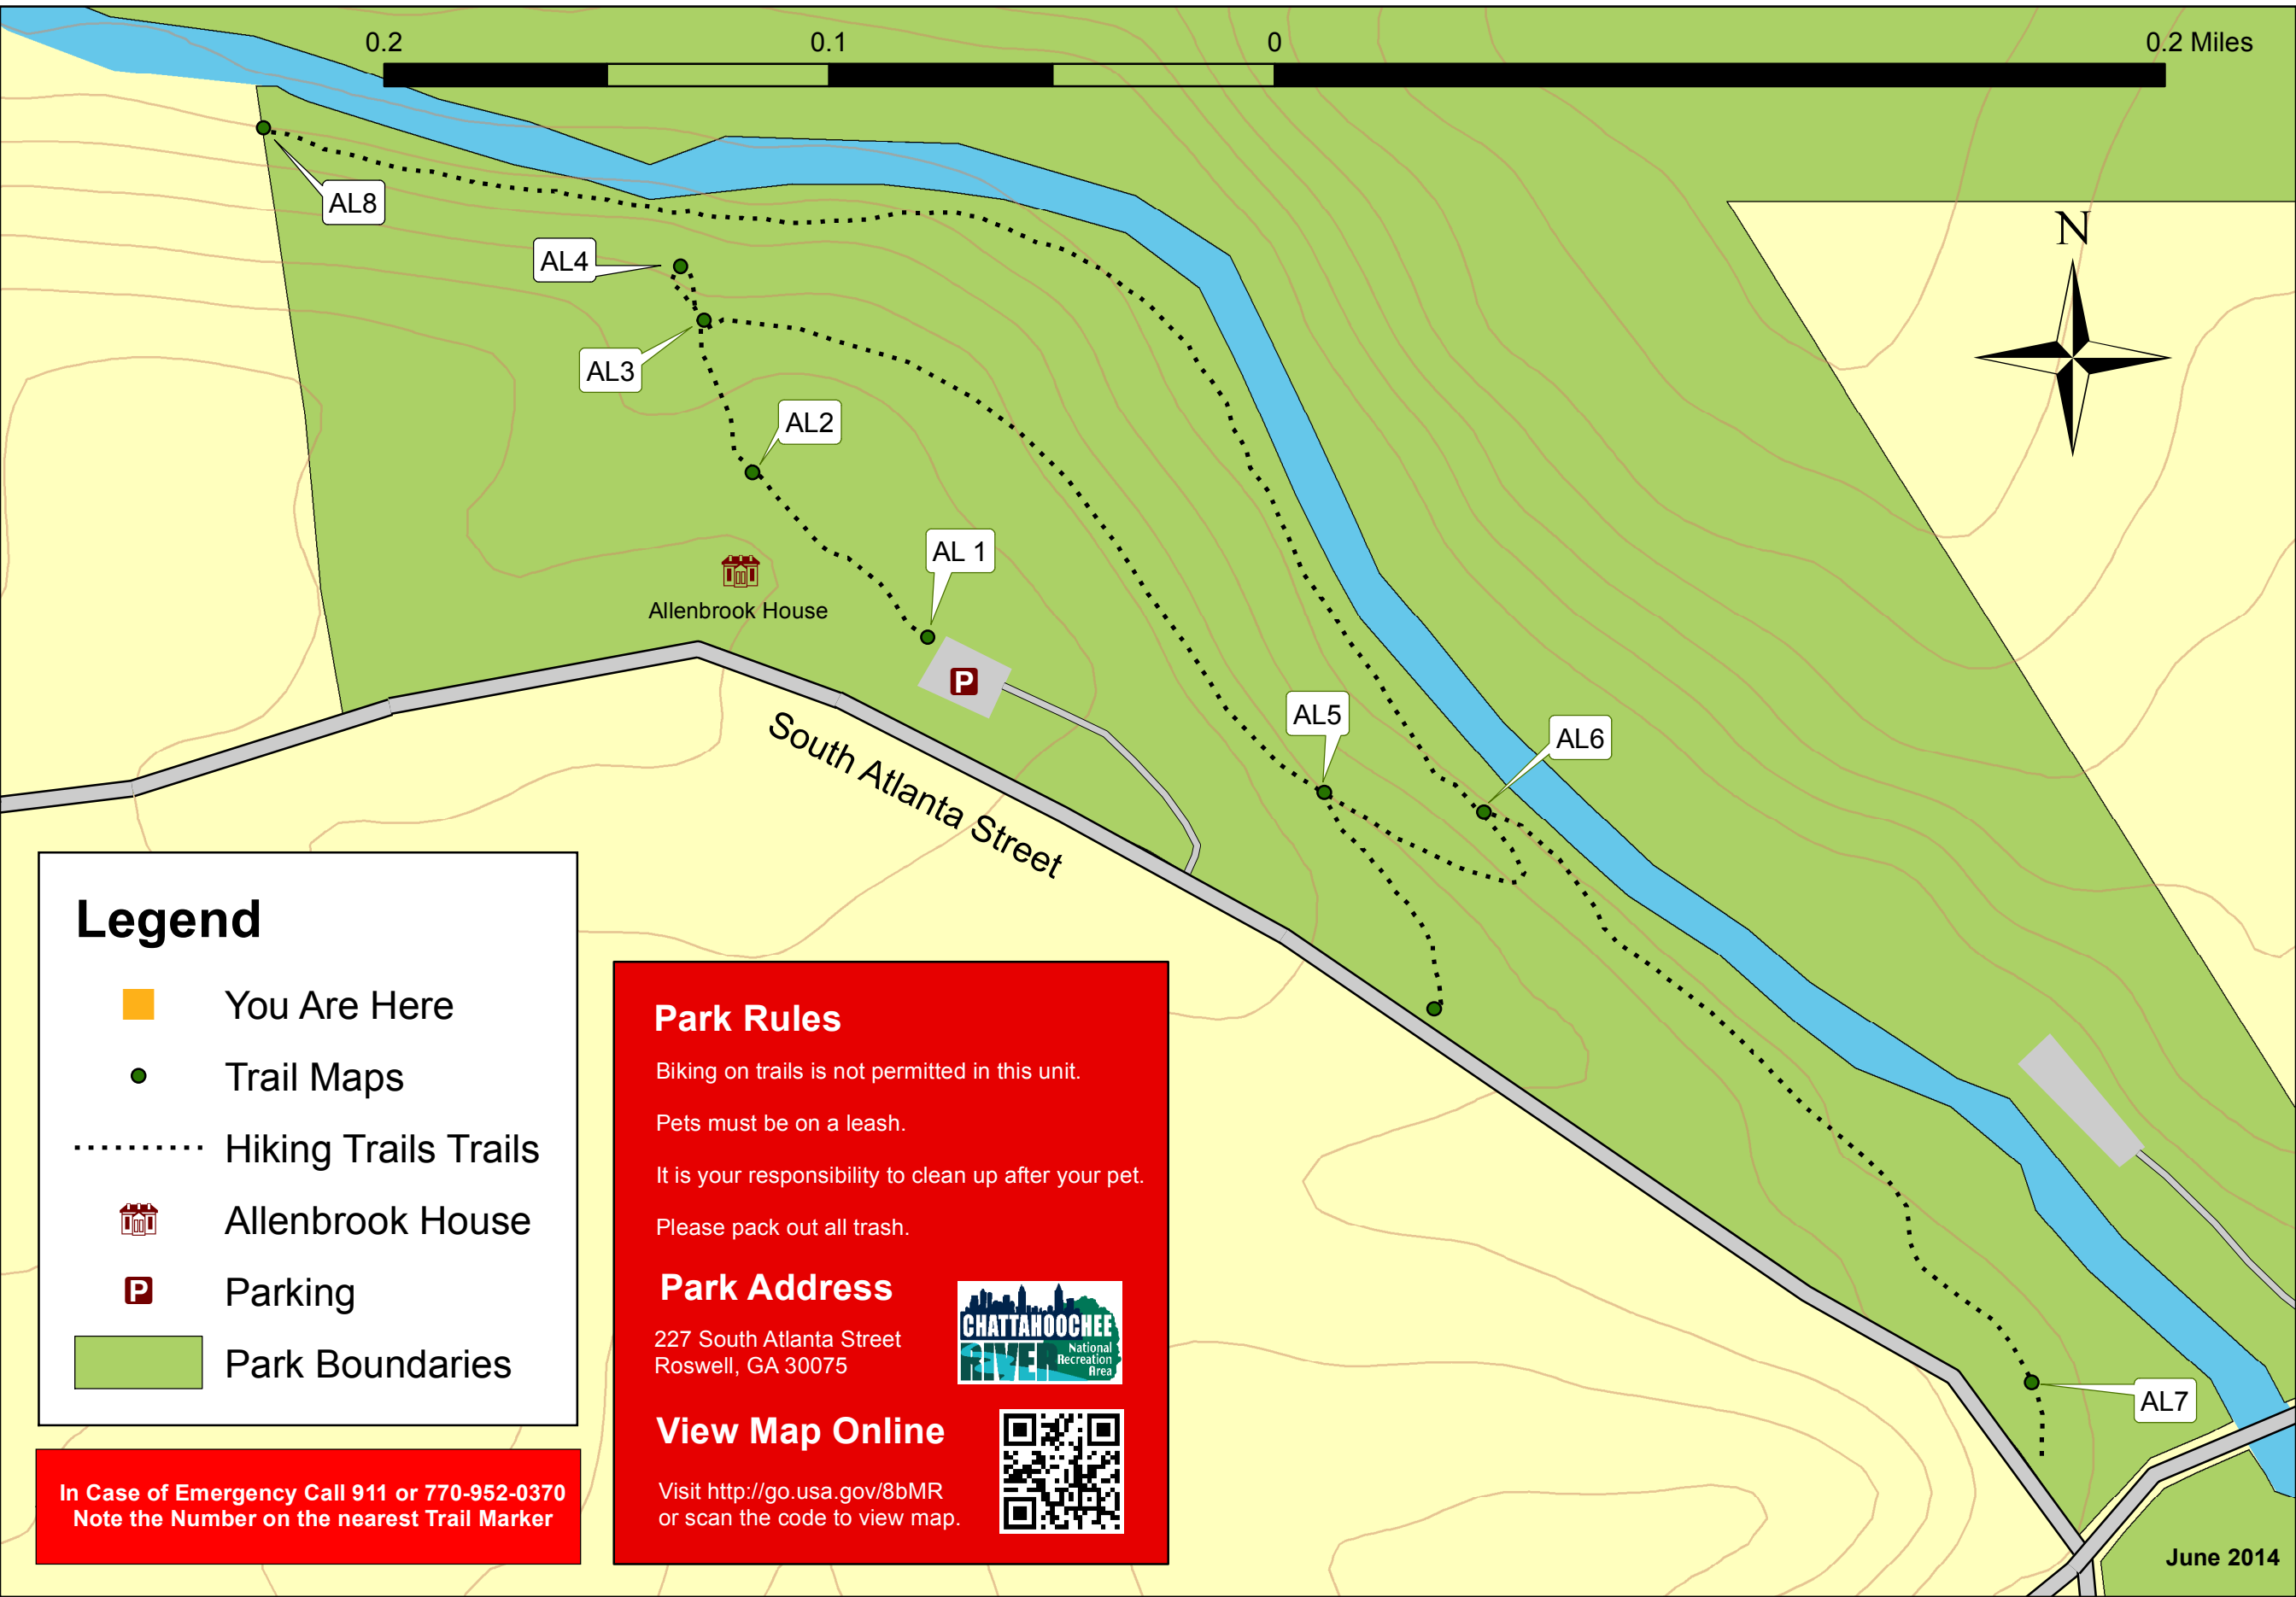

### Legend

- You Are Here
- Trail Maps
- Hiking Trails Trails
- Allenbrook House
- Parking
- Park Boundaries

### Park Rules

Biking on trails is not permitted in this unit.

Pets must be on a leash.

It is your responsibility to clean up after your pet.

Please pack out all trash.

### Park Address

227 South Atlanta Street  
Roswell, GA 30075

### View Map Online

Visit <http://go.usa.gov/8bMR>  
or scan the code to view map.

**In Case of Emergency Call 911 or 770-952-0370**  
Note the Number on the nearest Trail Marker