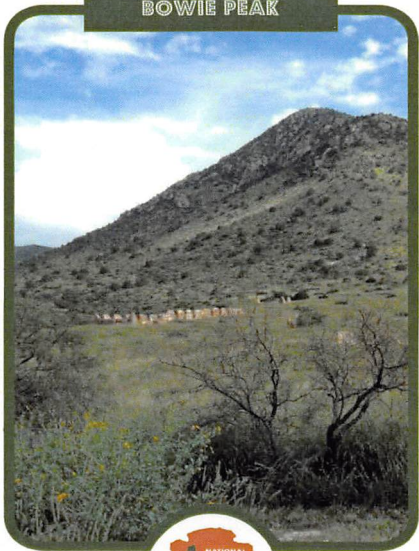

# BOWIE PEAK

BOWIE

#20-a

2016

National Park Service  
CENTENNIAL

**FORT BOWIE  
NATIONAL HISTORIC SITE**

**PRESIDENT IDENTIFIED UNDER**

Richard Nixon

**YEAR IDENTIFIED**

1972

**SIZE**

1000 Acres

**FUN FACTS #20-a**

Fort Bowie was the focal point for military actions by the US Army against the Chiricahua Apaches for over 20 years.

**NPS 100TH BIRTHDAY**