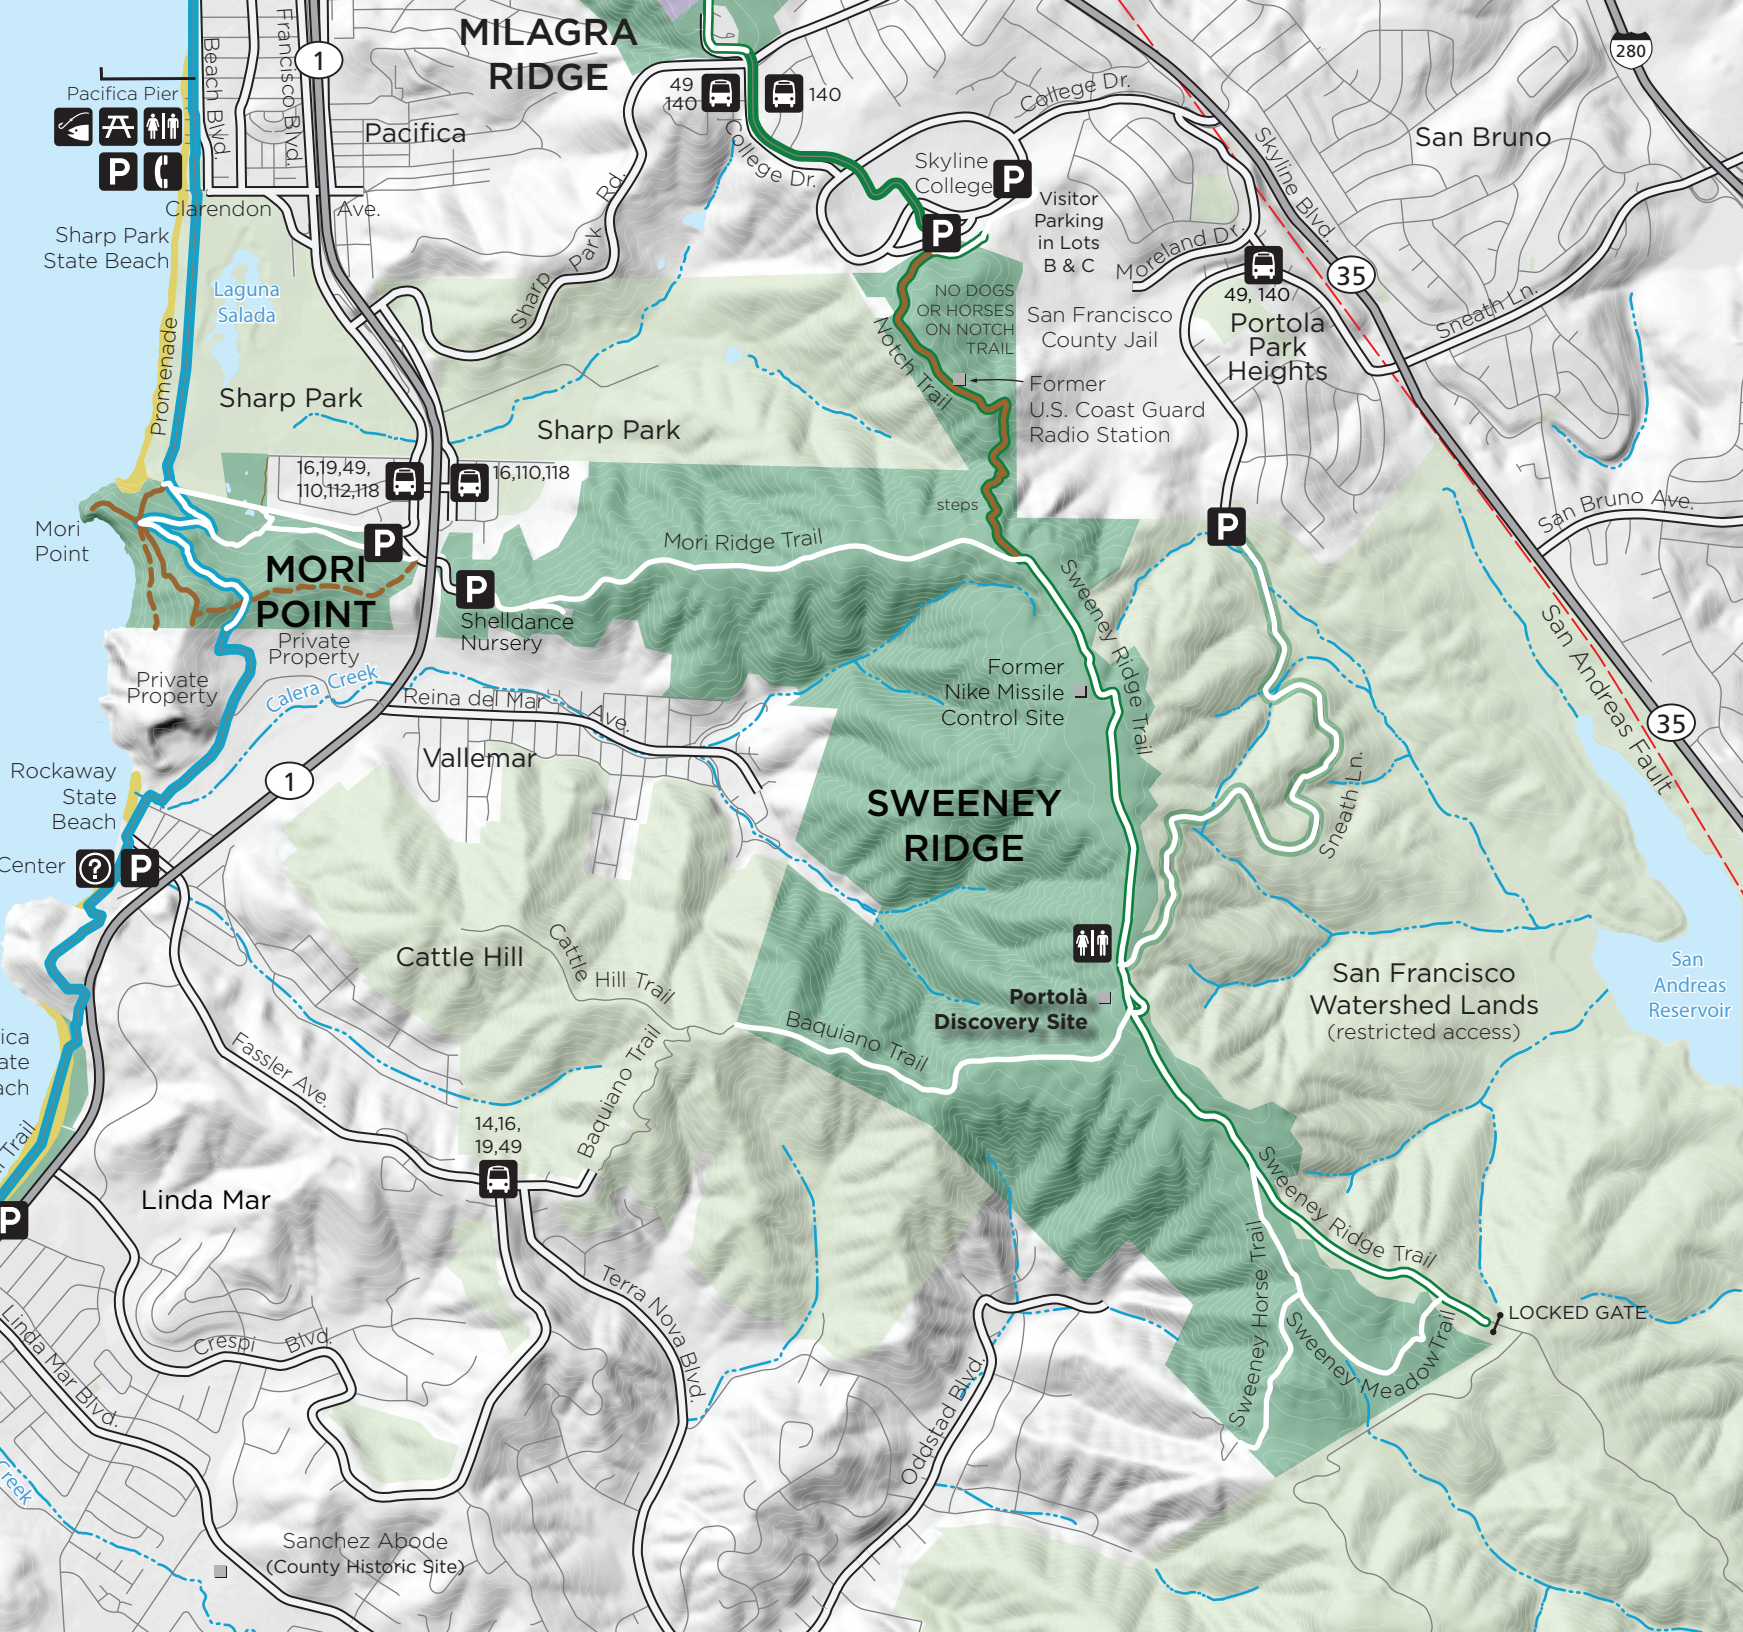

- P** Parking
- Bus Stop*
- Fishing
- Restrooms
- Telephone
- Picnic Area

*Check SamTrans for service.

Dogs currently allowed on leash on all trails

North

0 feet 2,000

August 2015
SUBJECT TO CHANGE

PEDRO POINT

MILAGRA RIDGE

MORI POINT

SWEENEY RIDGE

San Francisco Watershed Lands
(restricted access)

-
-
-

16,19,49, 110,112,118

16,110,118

14,16, 19,49

San Francisco Watershed Lands (restricted access)

San Andreas Reservoir

Sanchez Abode (County Historic Site)

Occident Blvd

Terra Nova Blvd

Crespi Blvd

Linda Mar Blvd

Fassler Ave

Vallemar

Cattle Hill

Rockaway State Beach

Pacifica State Beach

Coastal Trail

San Pedro Creek

Sharp Park State Beach

Sharp Park