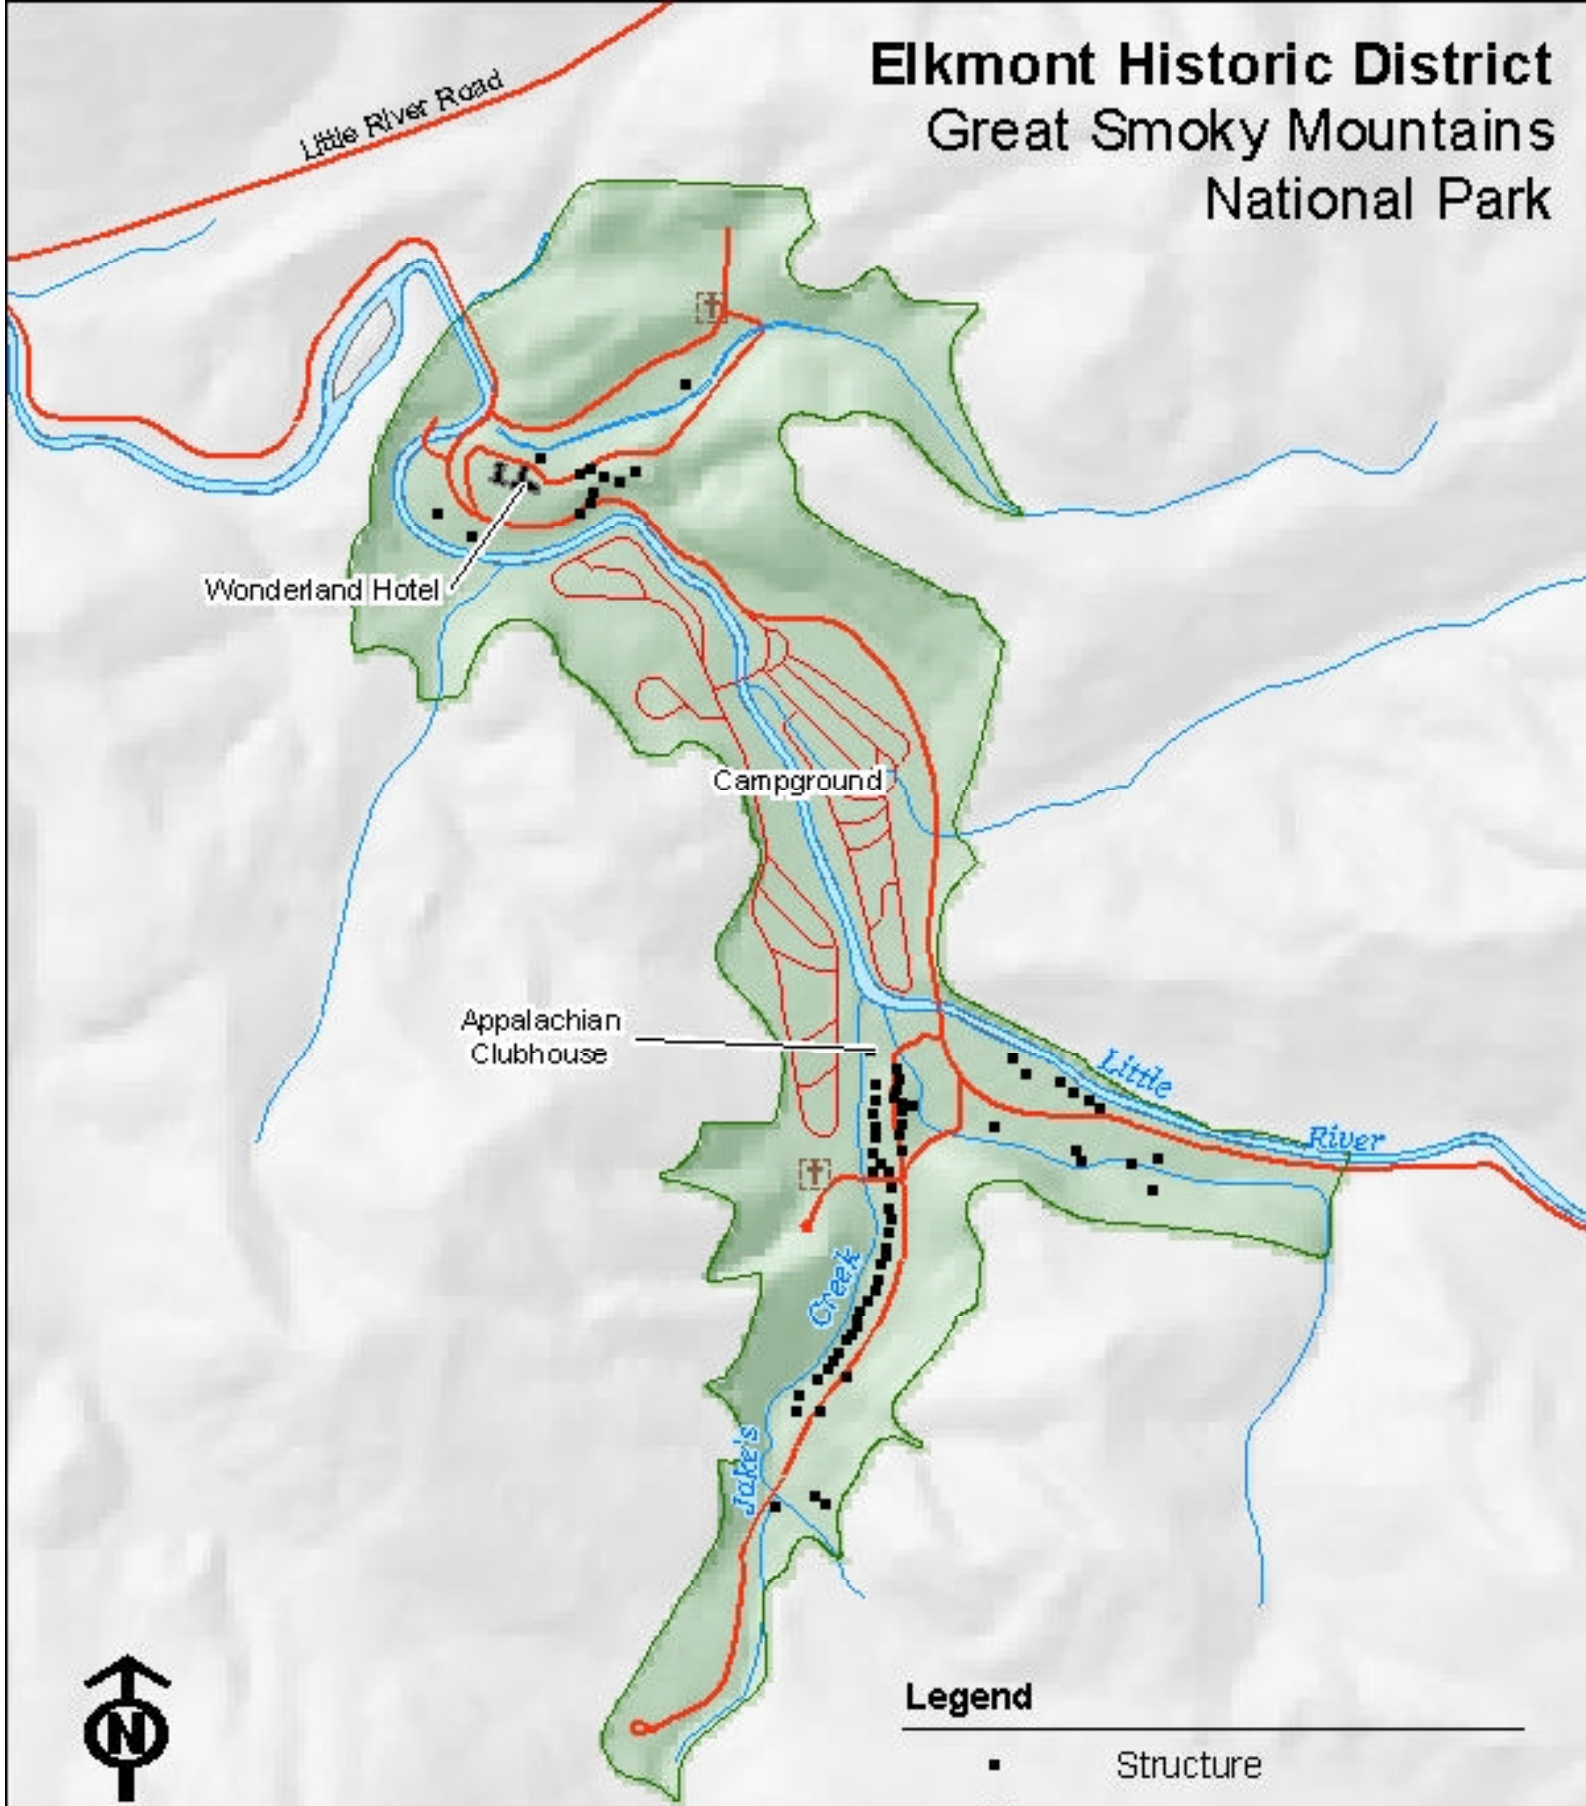

Elkmont Historic District Great Smoky Mountains National Park

Legend

- Structure
- ☩ Cemetary
- Road
- Stream
- █ Elkmont Historic District

Data Sources:
Elkmont Base Map from National Park Service
Terrain Data from US Geological Survey