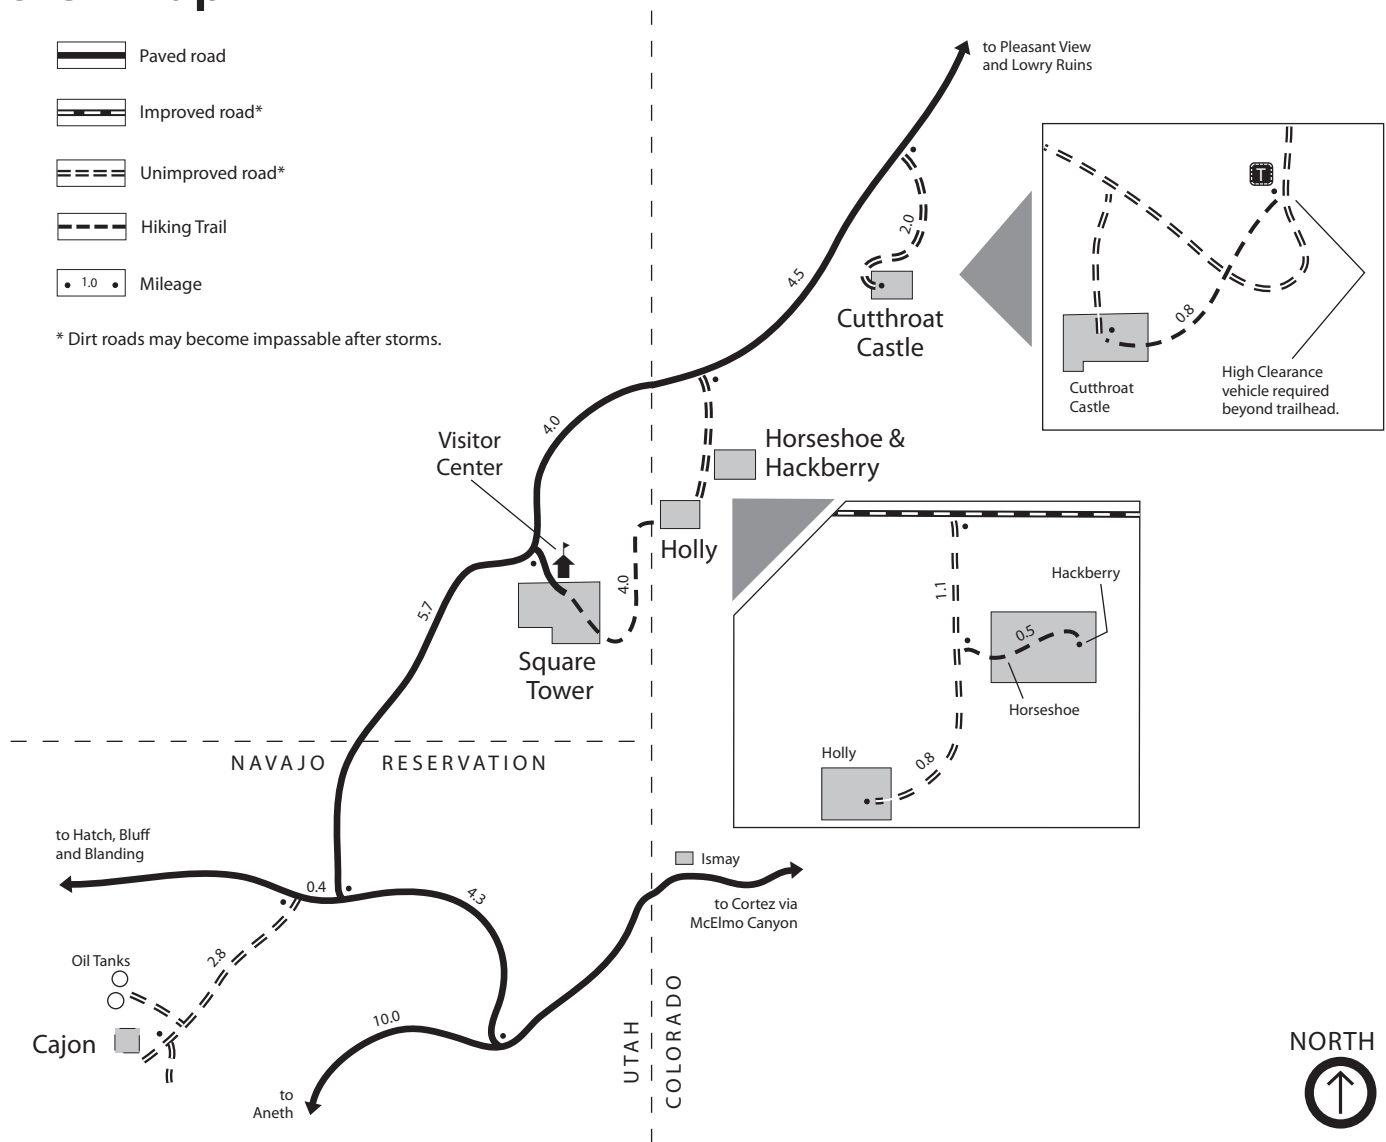

Hovenweep

National Park Service
U.S. Department of the Interior

Hovenweep National Monument

Outlier Map

Protect the past for the future

Your help is needed to preserve Hovenweep National Monument. There are several things that will protect Hovenweep for future generations:

- Stay on designated trails at all times. Walking off trail can harm archeological resources and damage fragile desert soils and vegetation.
- Areas behind chain barriers are closed for their protection. Do not cross these barriers.
- Look but do not touch. The oils from your hands permanently stain rock surfaces.
- Eat at designated picnic tables. Do not eat or leave food-related trash at archeological sites. Food attracts rodents that will burrow and build nests in the fragile structures.
- Take photographs; do not take artifacts. The Archeological Resources Protection Act of 1979 protects archeological resources. Any person who excavates, removes, damages, alters, or defaces archeological resources on federal land is subject to arrest and felony prosecution.
- Pets are allowed on trails, but must be leashed at all times.