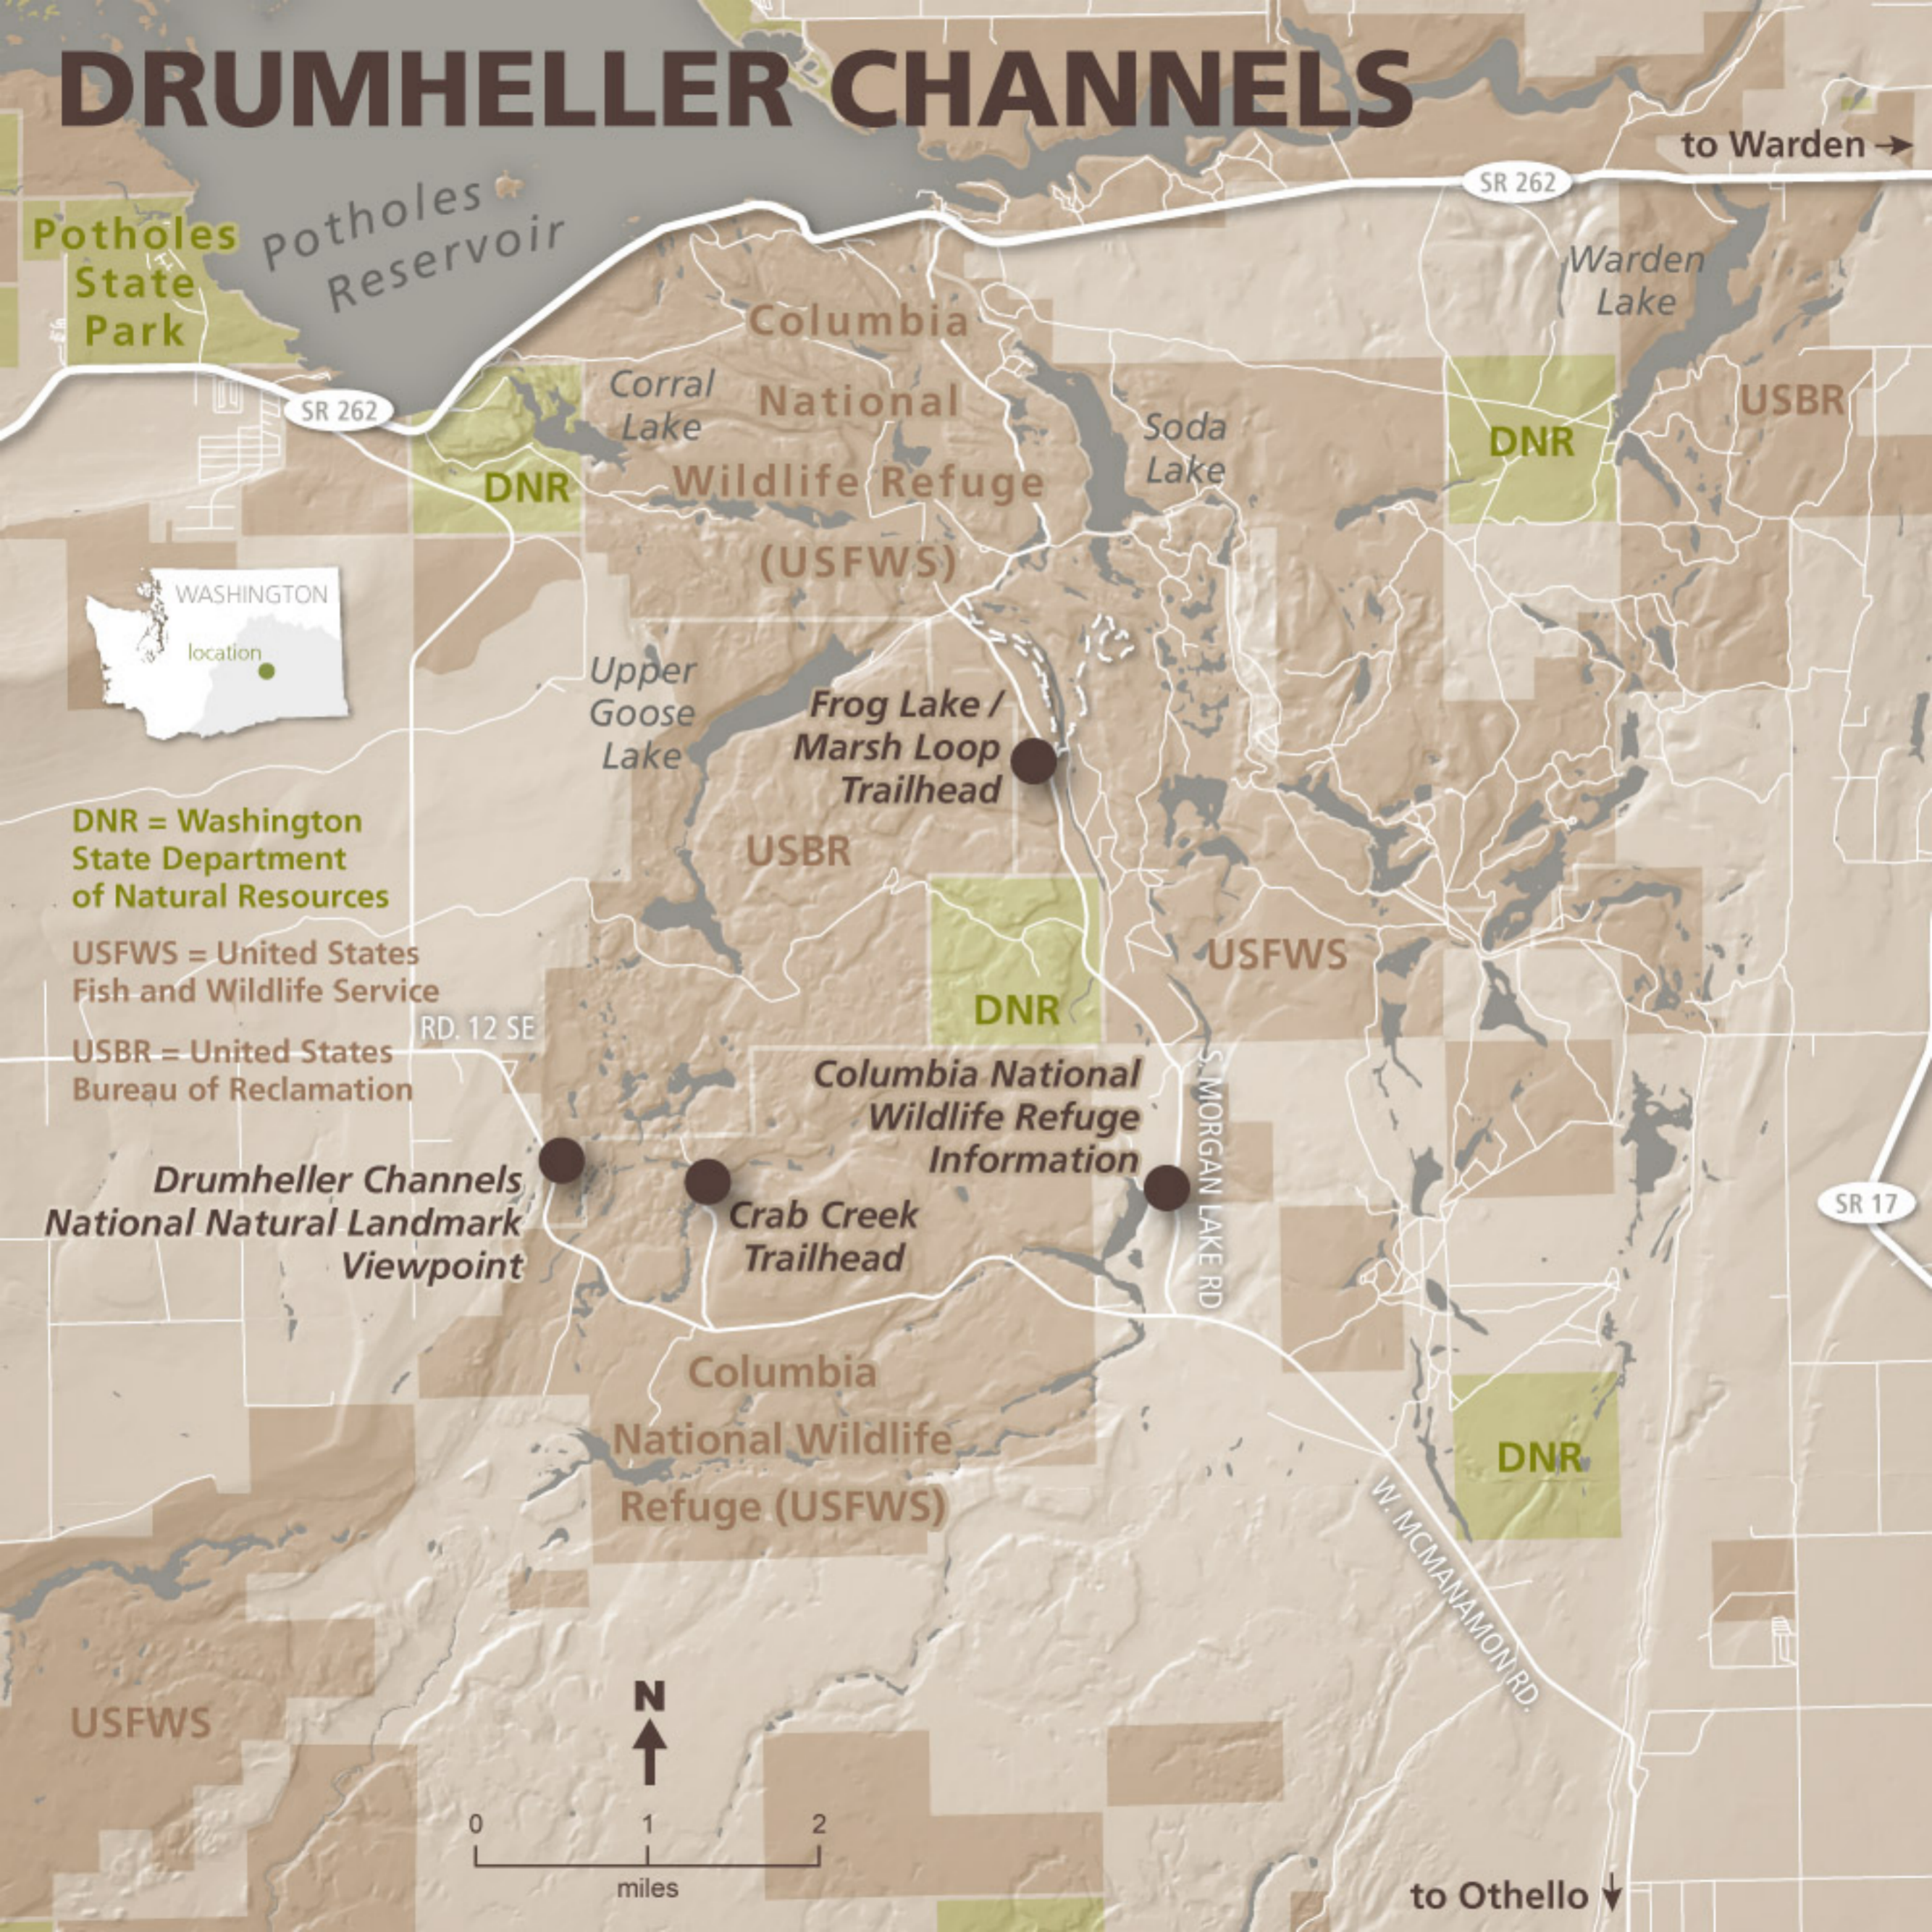

DRUMHELLER CHANNELS

to Warden →

Potholes State Park

Potholes Reservoir

SR 262

SR 262

Warden Lake

DNR

Columbia

Corral Lake

National Wildlife Refuge (USFWS)

Soda Lake

DNR

USBR

Upper Goose Lake

Frog Lake / Marsh Loop Trailhead

USBR

USFWS

DNR

DNR = Washington State Department of Natural Resources

USFWS = United States Fish and Wildlife Service

USBR = United States Bureau of Reclamation

RD. 12 SE

Columbia National Wildlife Refuge Information

S. MORGAN LAKE RD

SR 17

Drumheller Channels National Natural Landmark Viewpoint

Crab Creek Trailhead

Columbia National Wildlife Refuge (USFWS)

DNR

USFWS

to Othello ↓