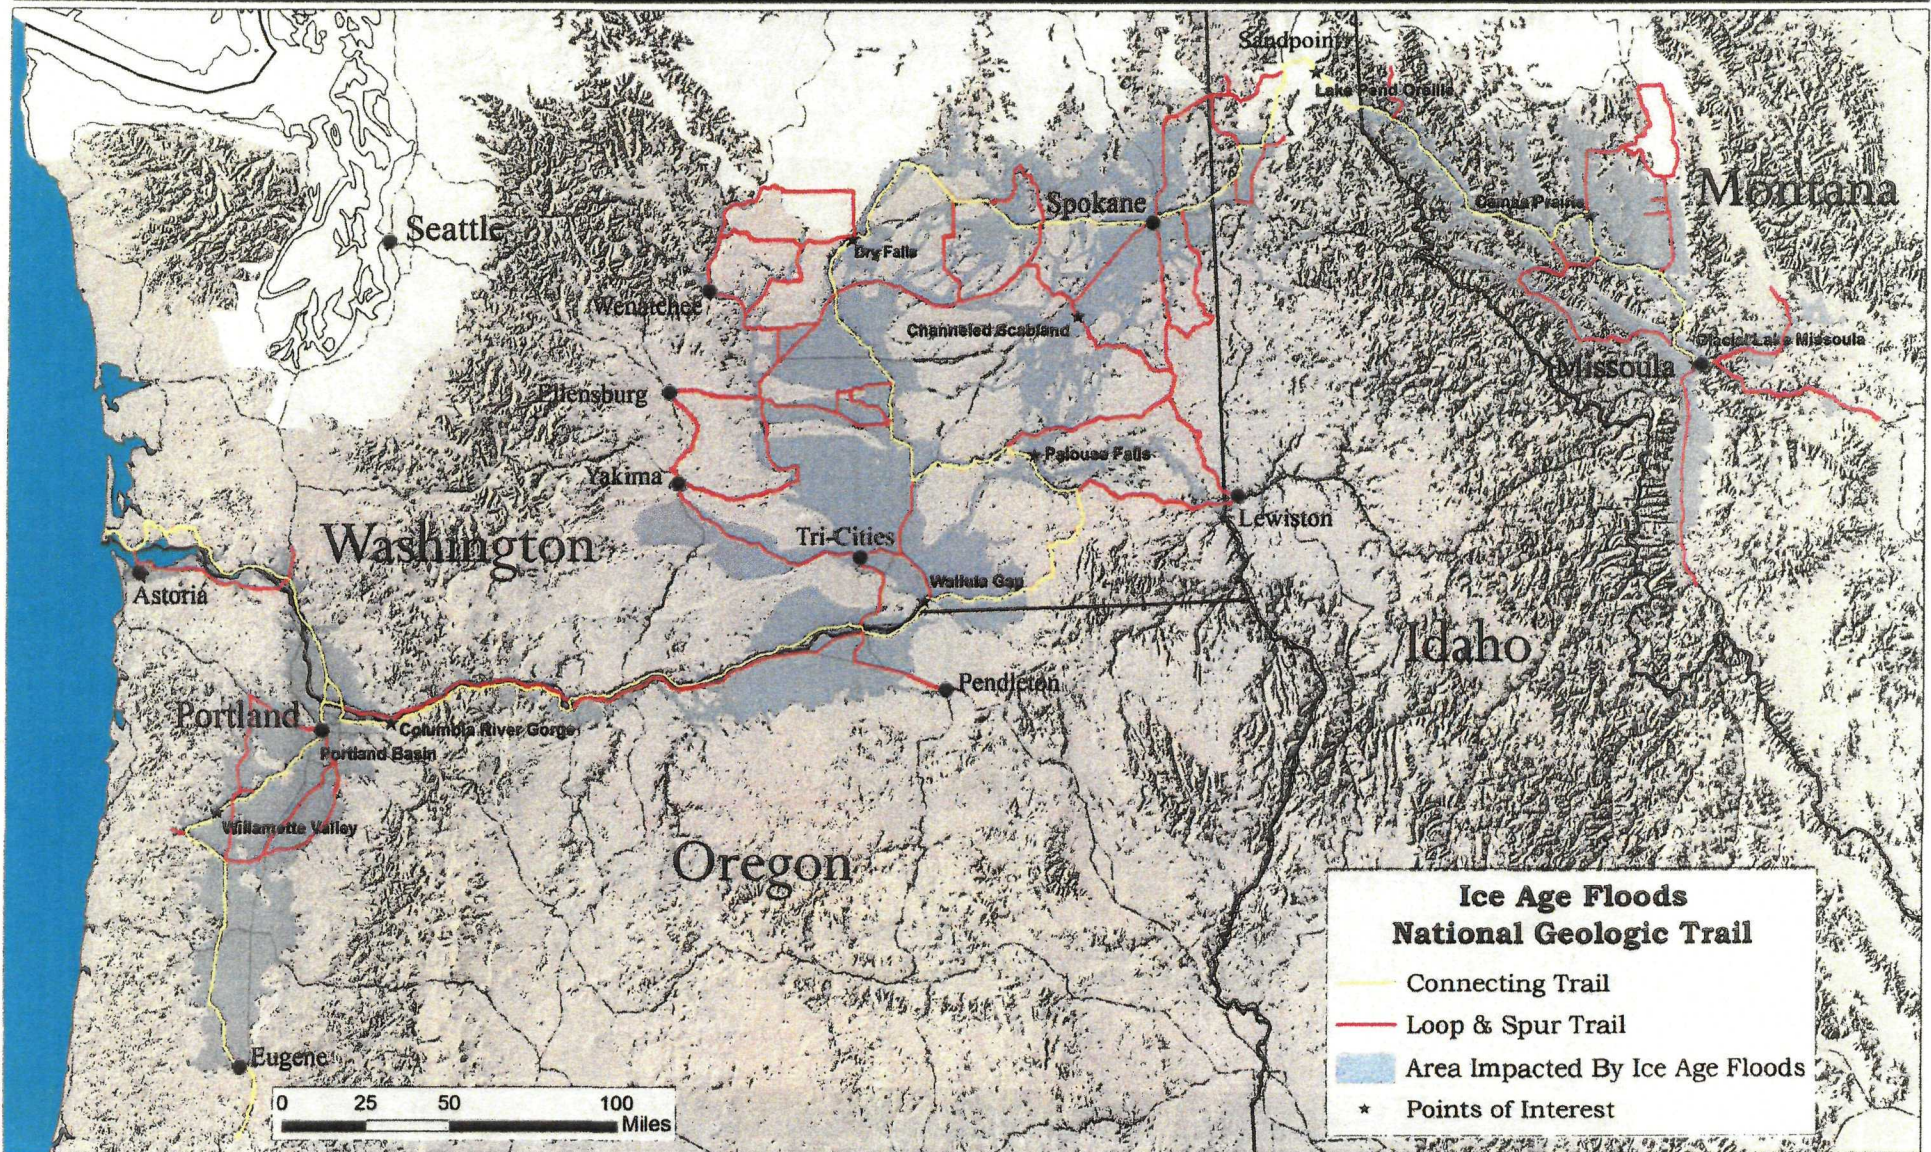

Ice Age Floods National Geologic Trail - Master Trail Map

National Park Service
U.S. Department of the Interior
Ice Age Floods NGT

IAFL Washington Section Map

National Park Service
U.S. Department of the Interior
Ice Age Floods NGT