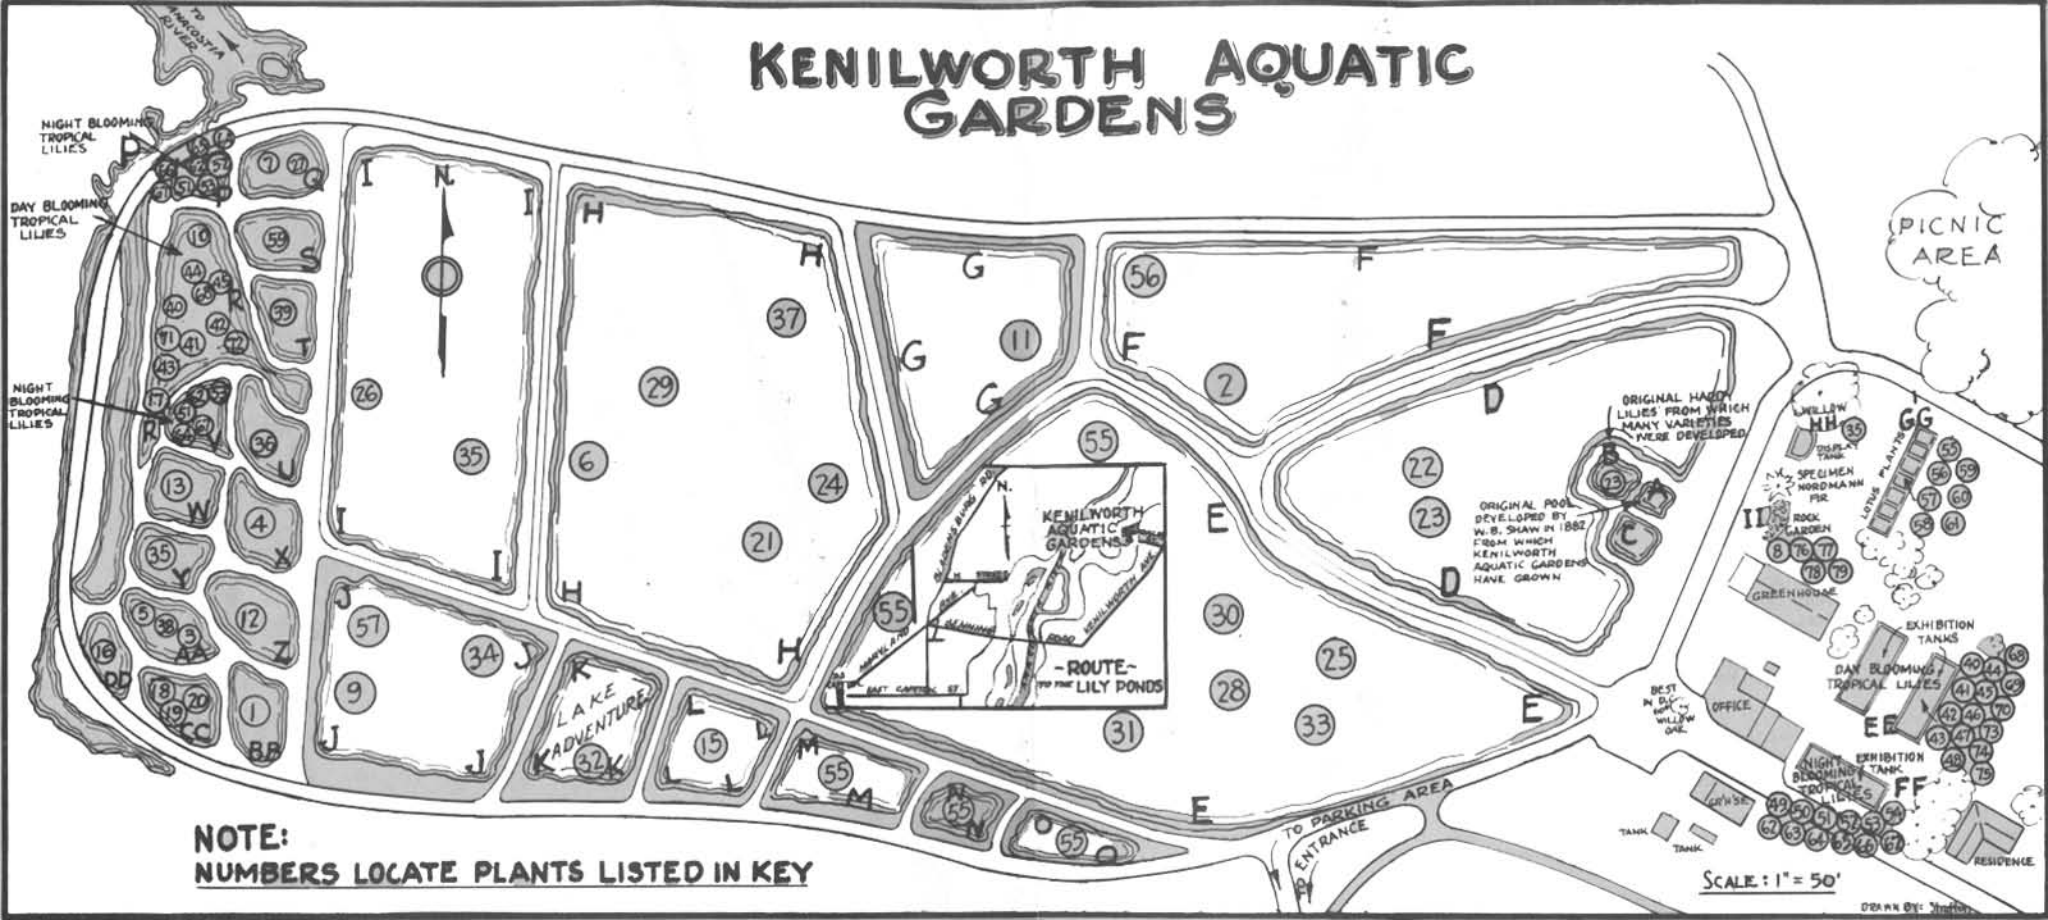

KENILWORTH AQUATIC GARDENS

NIGHT BLOOMING TROPICAL LILIES

DAY BLOOMING TROPICAL LILIES

NIGHT BLOOMING TROPICAL LILIES

ORIGINAL POOL DEVELOPED BY W.B. SHAW IN 1882 FROM WHICH KENILWORTH AQUATIC GARDENS HAVE GROWN

ORIGINAL HARDY LILIES FROM WHICH MANY VARIETIES WERE DEVELOPED

BEST IN DISTRICT WILLIAM ONE

NOTE:
NUMBERS LOCATE PLANTS LISTED IN KEY

SCALE: 1" = 50'