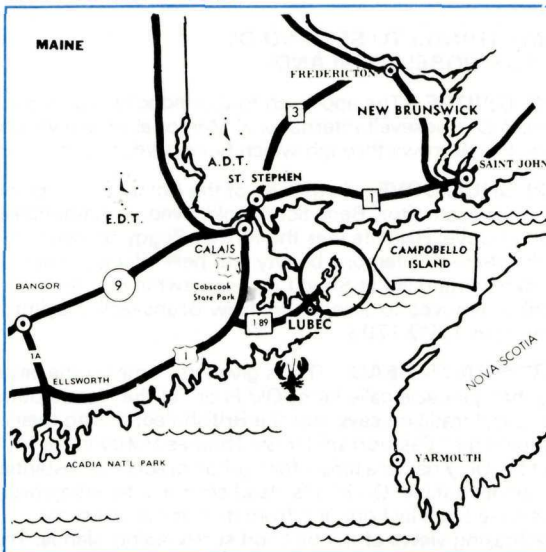

HOW TO GET THERE