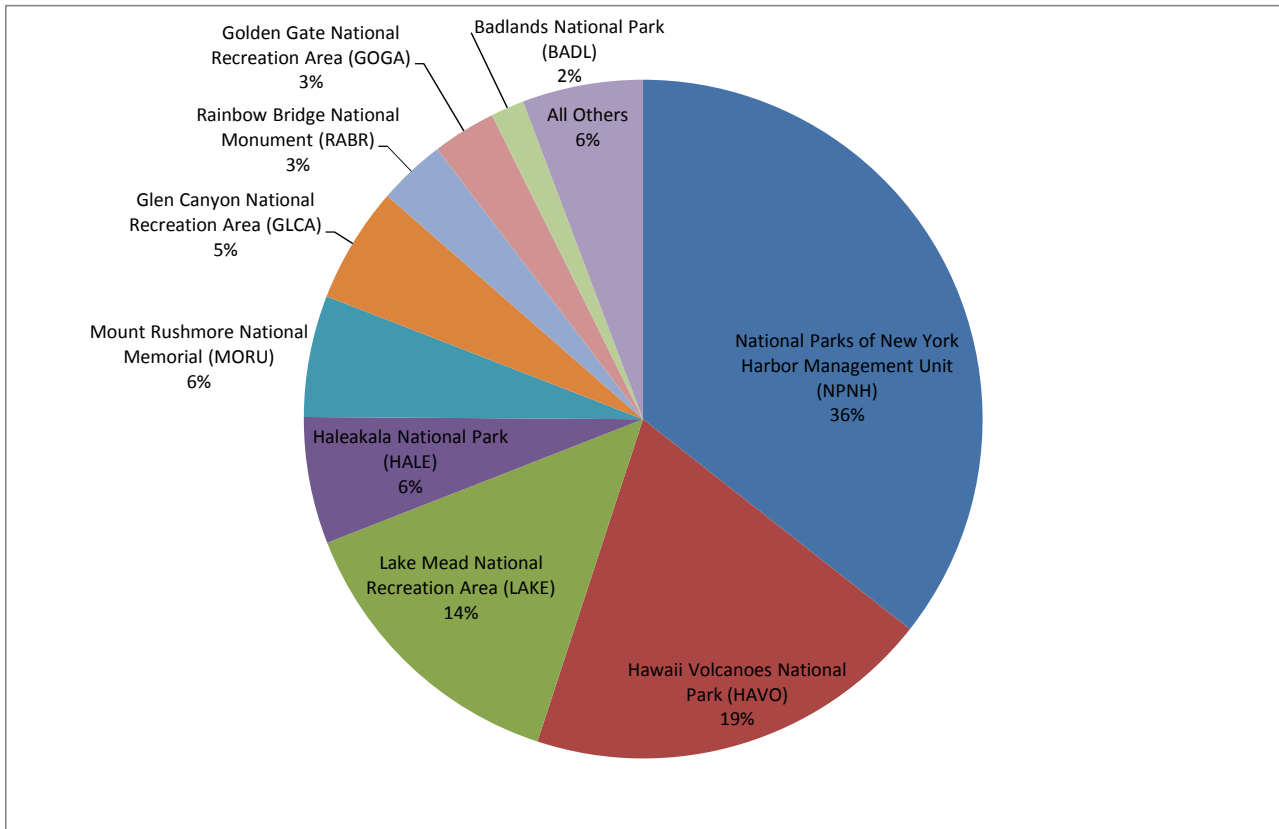

Table/Figure 4. Reported Commercial Air Tours in 2015 (by Region)

Table/Figure 3. Reported Commercial Air Tours in 2015 (High-Activity Parks)

National Park Service Unit	Tours	Percent of Total	No. of Operators^a
National Parks of New York Harbor Management Unit (NPNH)	26,812	36%	3
Hawaii Volcanoes National Park (HAVO)	14,630	19%	5
Lake Mead National Recreation Area (LAKE)	10,548	14%	5
Haleakala National Park (HALE)	4,543	6%	4
Mount Rushmore National Memorial (MORU)	4,363	6%	2
Glen Canyon National Recreation Area (GLCA)	4,167	6%	6
Rainbow Bridge National Monument (RABR)	2,415	3%	4
Golden Gate National Recreation Area (GOGA)	2,272	3%	2
Badlands National Park (BADL)	1,205	2%	1
All Others	4,330	6%	
Total	75,285		

a. Who have reported at least one tour.