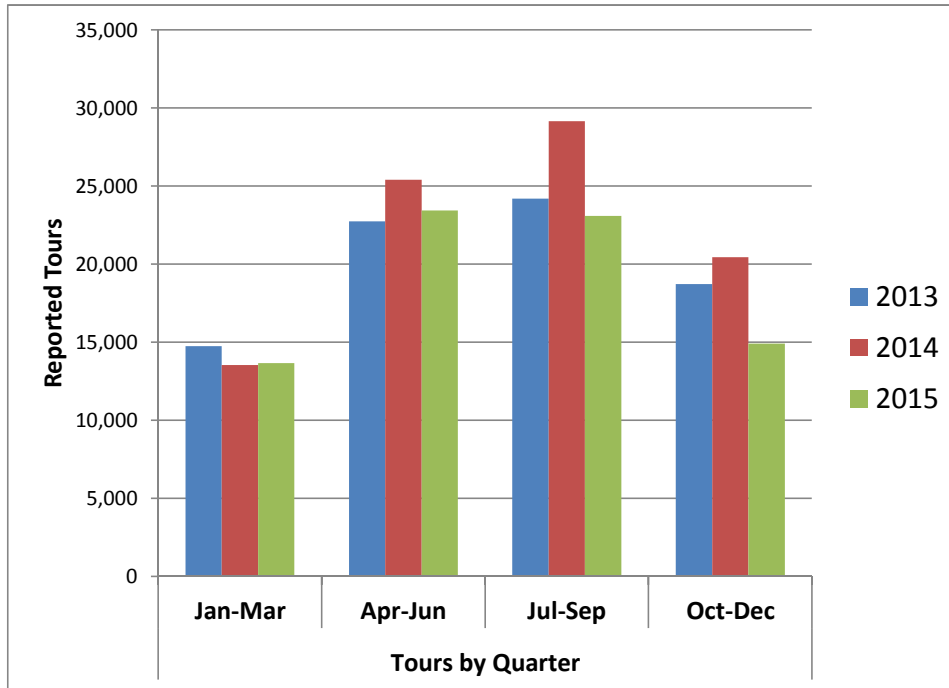

a. Where at least one tour has been reported

Table/Figure 5. Reported Commercial Air Tours 2013-2015 (by Quarter)

Year	Tours by Quarter			
	Jan-Mar	Apr-Jun	Jul-Sep	Oct-Dec
2013	14,755	22,748	24,200	18,718
2014	13,548	25,402	29,149	20,450
2015	13,664	23,426	23,077	14,913

Table 6. Operators Conducting Tours in 2015

This table shows how many parks have the corresponding number of operators. For example, 70% of parks, where at least one flight has been reported, have only 1 active operator, 14% of the parks have 2 active operators, 4% have 3 operators, etc.