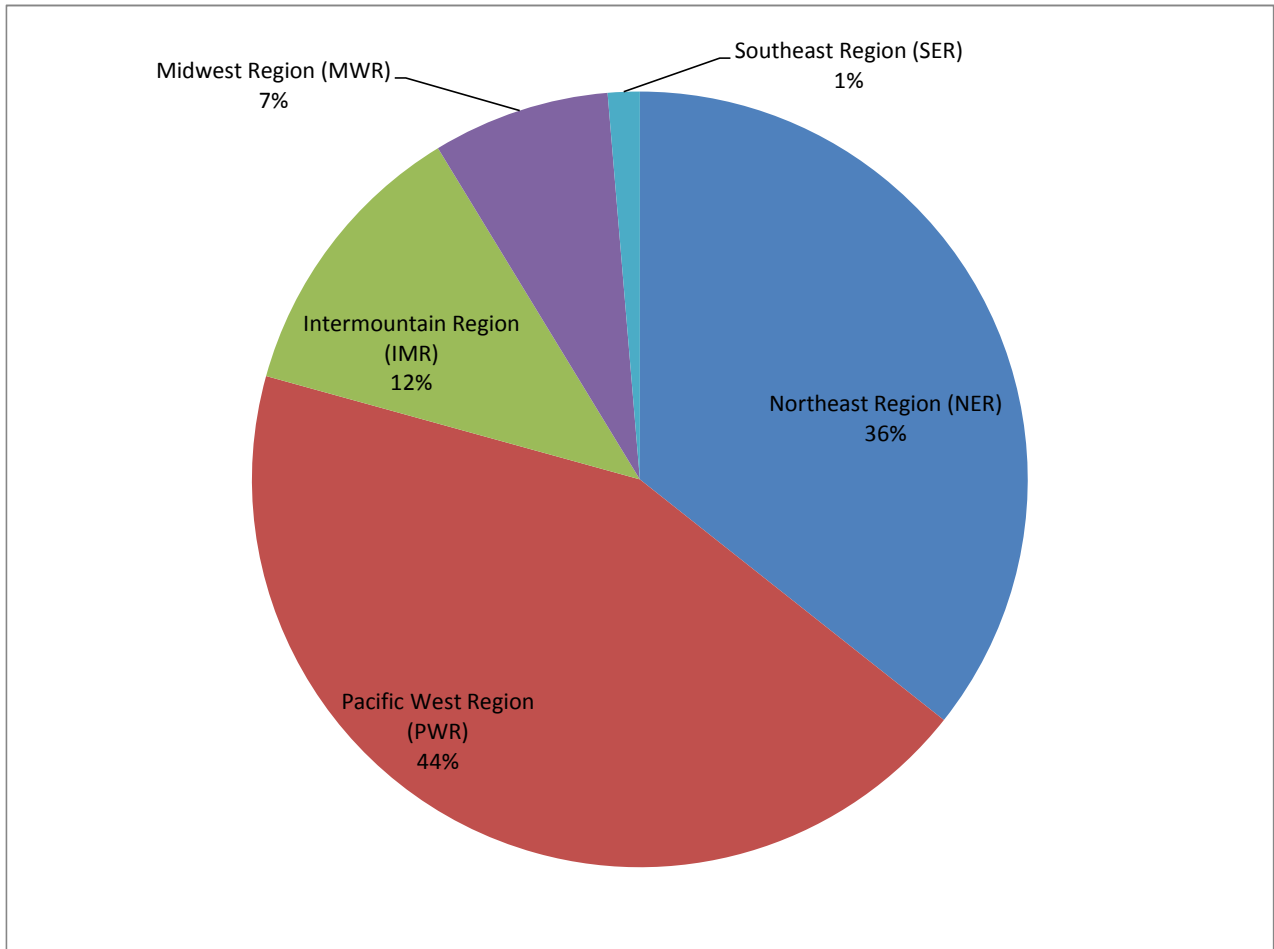

Table/Figure 5. Reported Commercial Air Tours 2013-2015 (by Quarter)

Region	Tours	Percent of Total	No. of Parks ^a
Northeast Region (NER)	26,847	36%	2
Pacific West Region (PWR)	32,850	44%	8
Intermountain Region (IMR)	9,026	12%	34
Midwest Region (MWR)	5,568	7%	2
Southeast Region (SER)	994	1%	3
Total	75,285		49

a. Where at least one tour has been reported