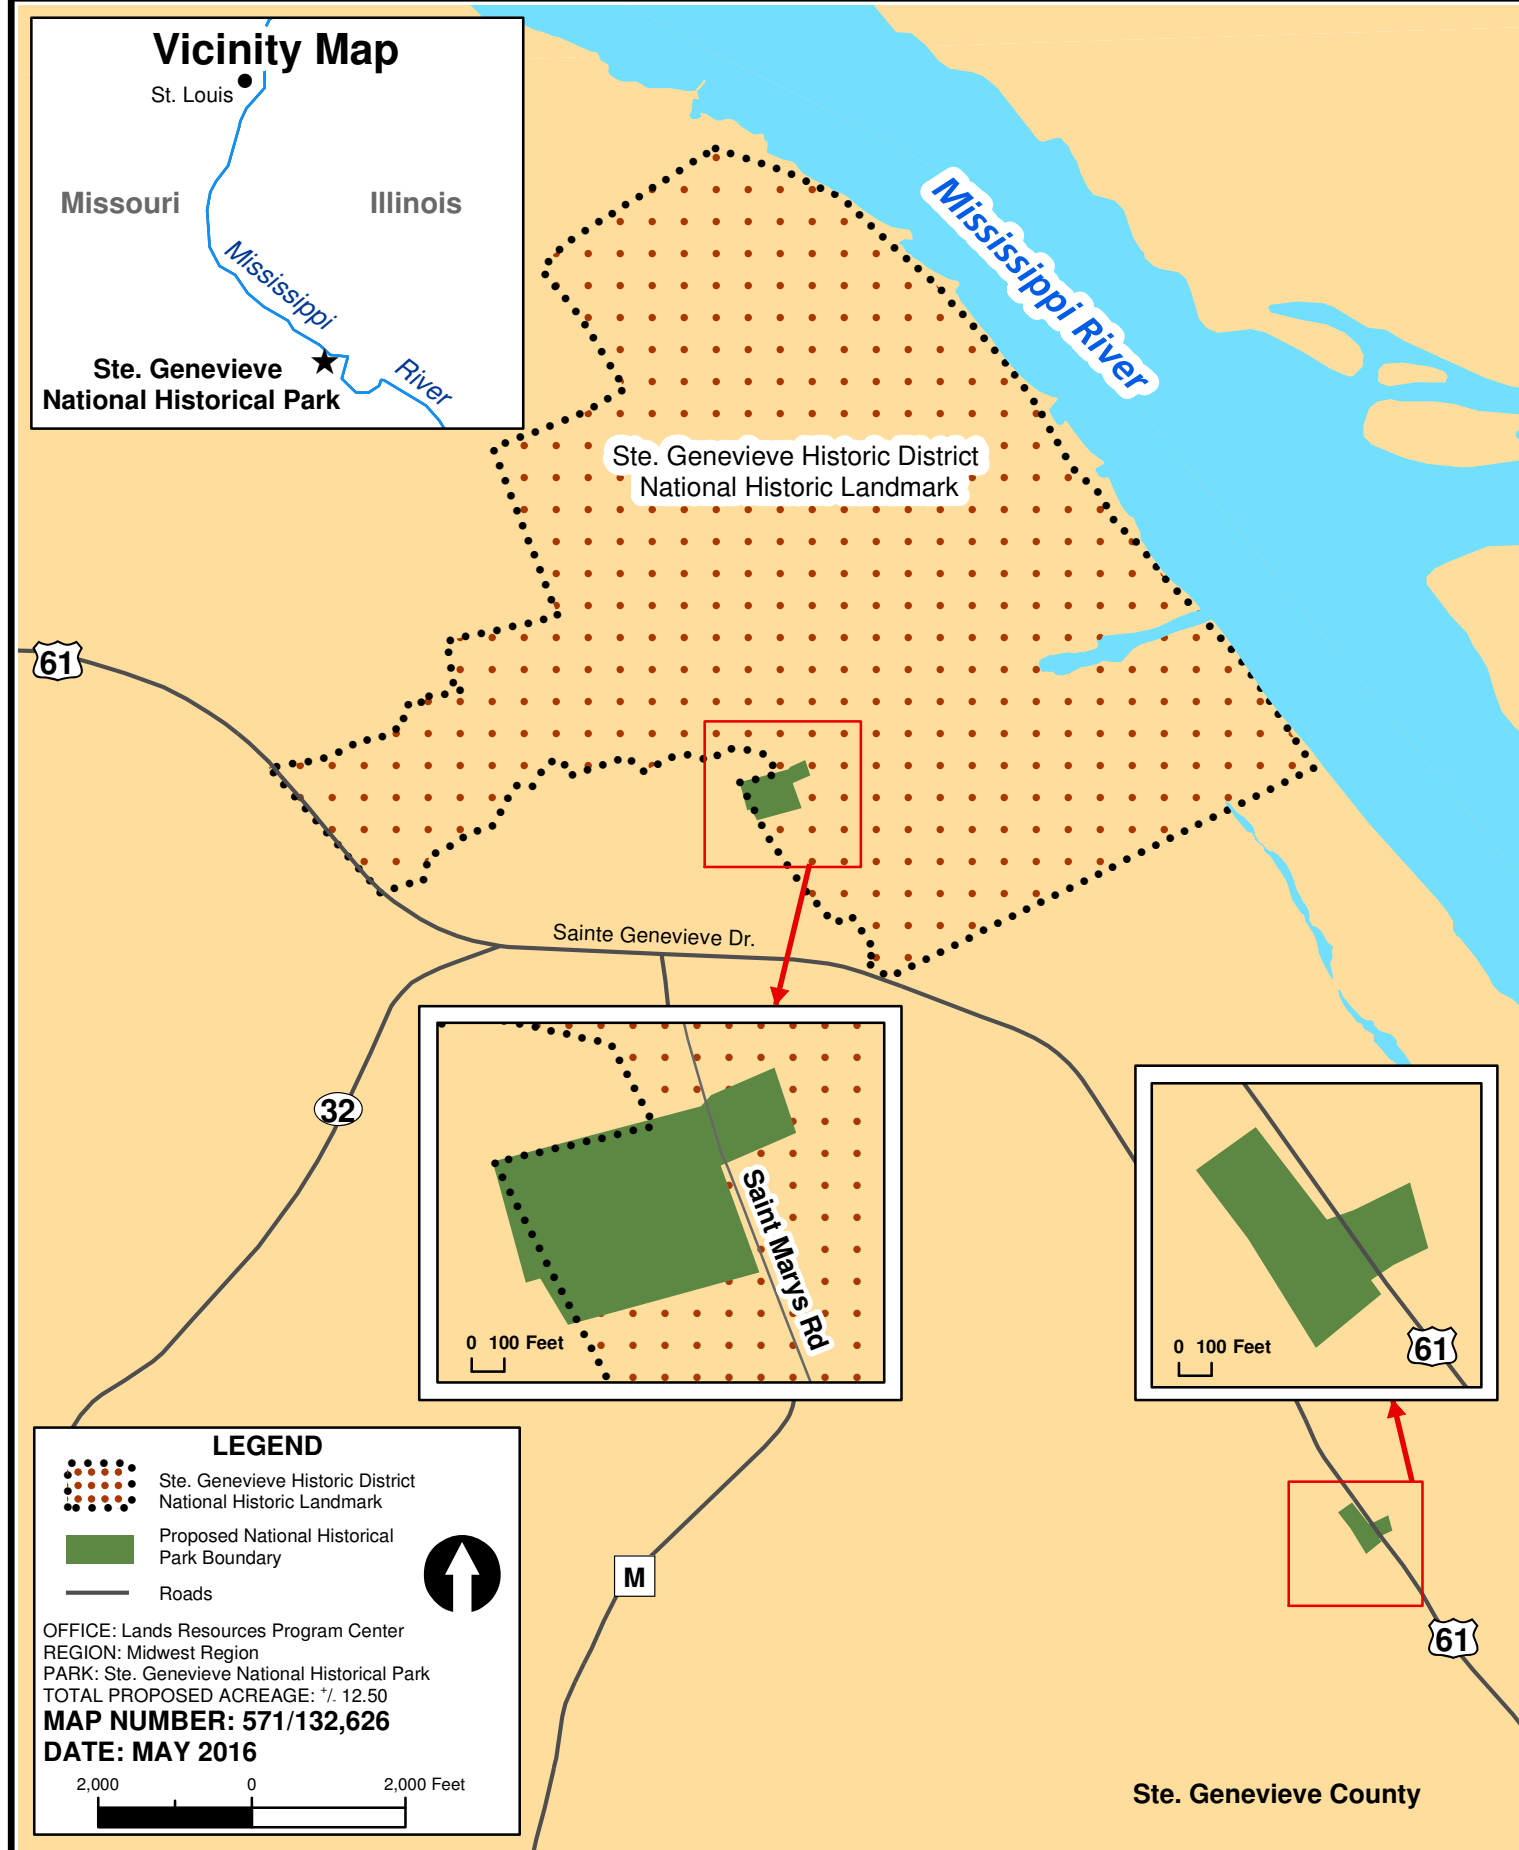

# Ste. Genevieve National Historical Park Proposed Boundary

National Park Service  
U.S. Department of the Interior

**LEGEND**

- Ste. Genevieve Historic District National Historic Landmark
- Proposed National Historical Park Boundary
- Roads

OFFICE: Lands Resources Program Center  
REGION: Midwest Region  
PARK: Ste. Genevieve National Historical Park  
TOTAL PROPOSED ACREAGE: +/- 12.50  
**MAP NUMBER: 571/132,626**  
**DATE: MAY 2016**

2,000 0 2,000 Feet