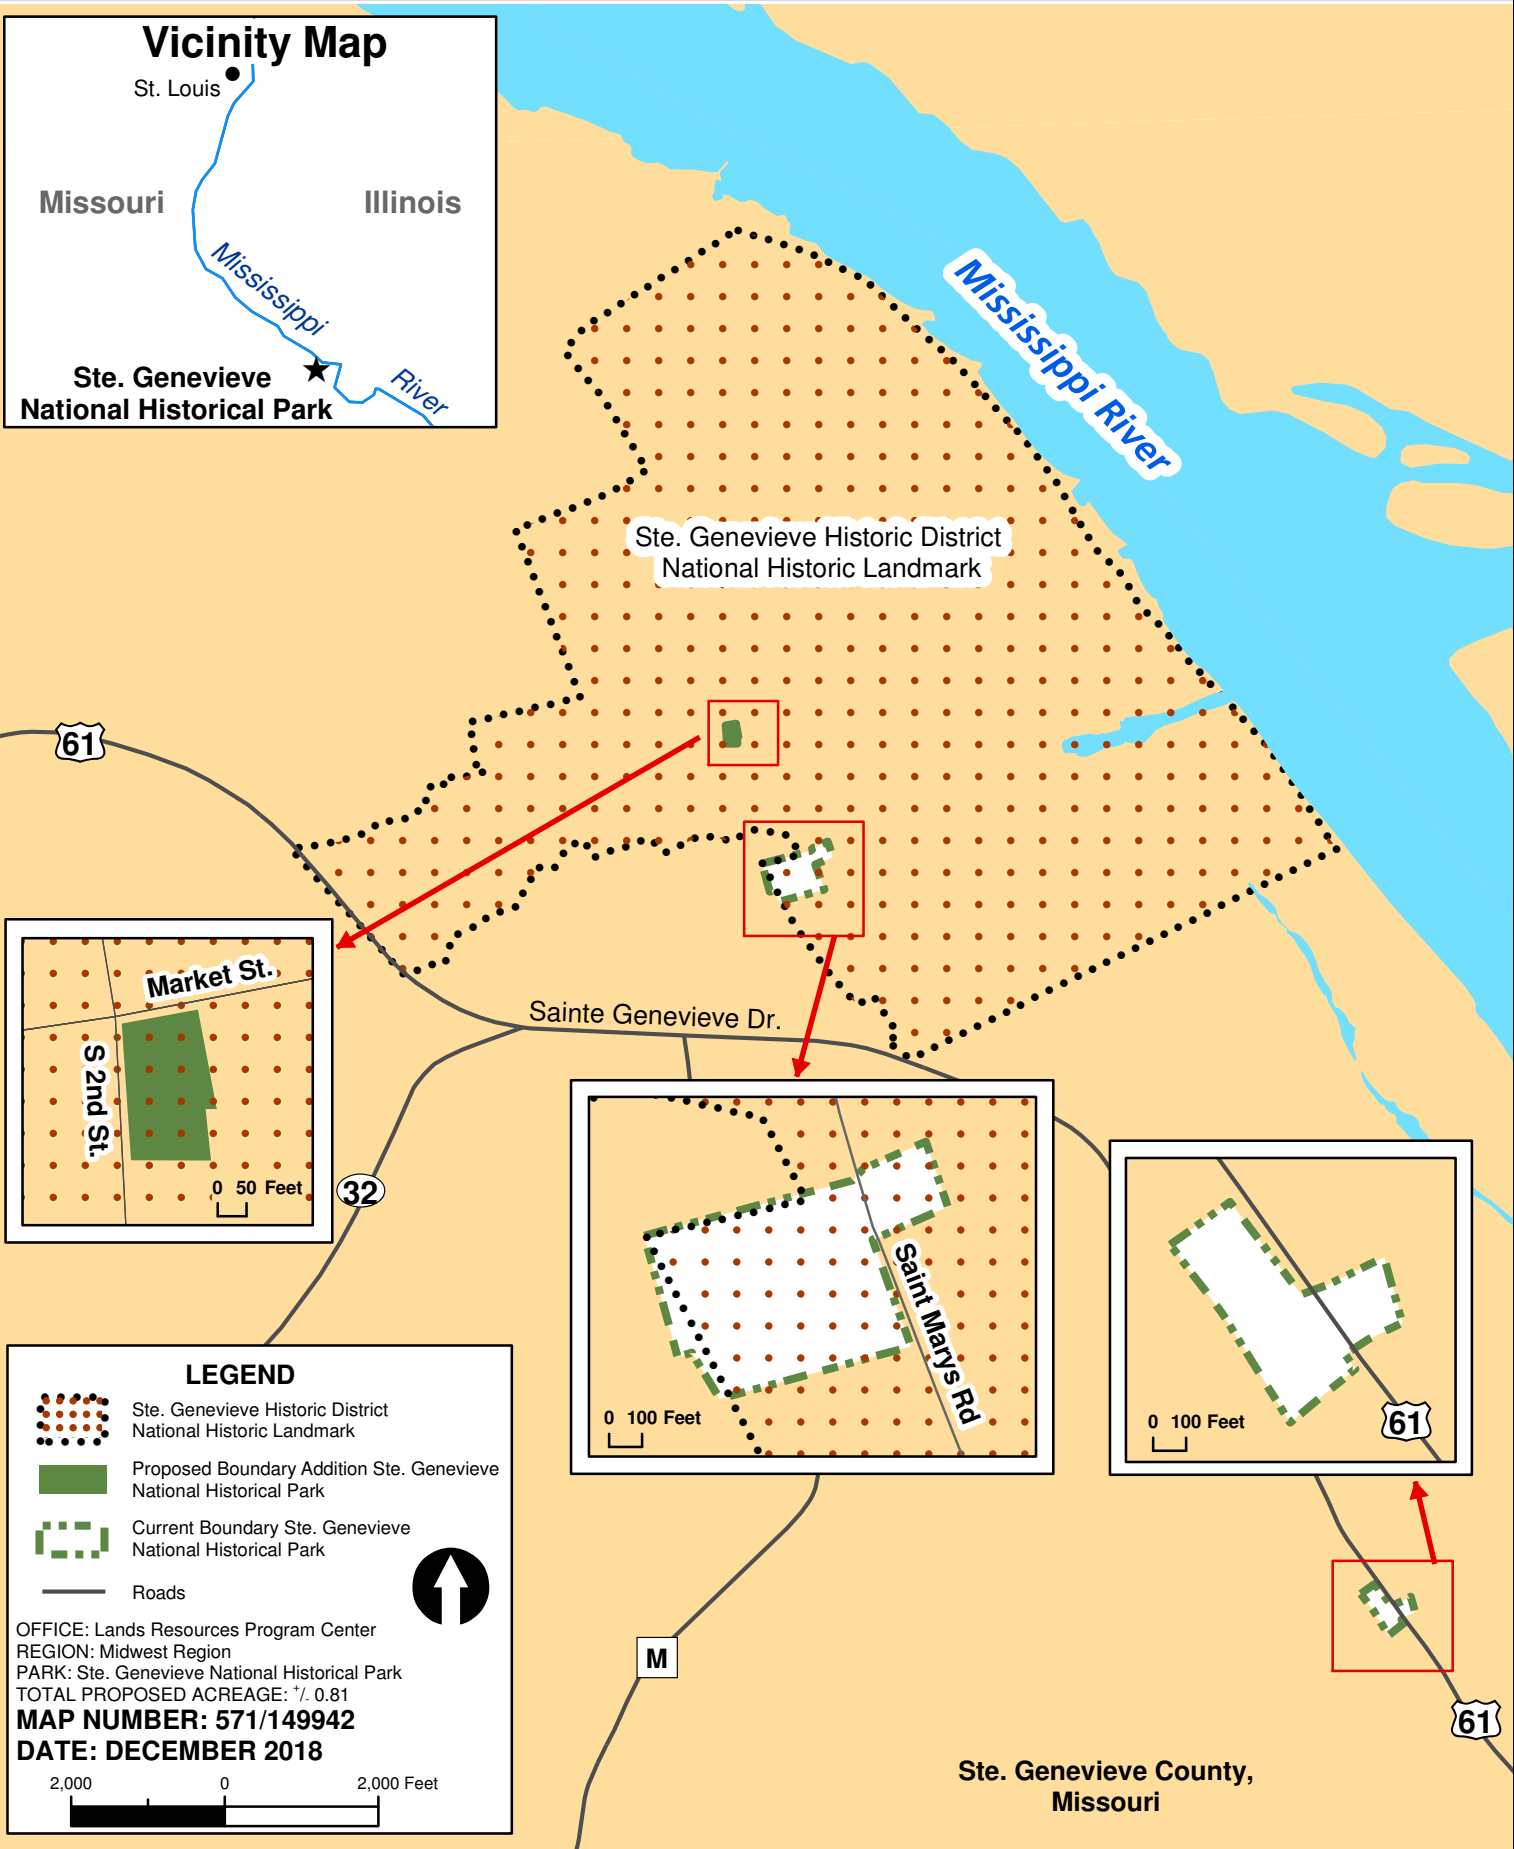

Ste. Genevieve National Historical Park Proposed Boundary Addition

National Park Service
U.S. Department of the Interior

LEGEND

- Ste. Genevieve Historic District National Historic Landmark
- Proposed Boundary Addition Ste. Genevieve National Historical Park
- Current Boundary Ste. Genevieve National Historical Park
- Roads

OFFICE: Lands Resources Program Center
REGION: Midwest Region
PARK: Ste. Genevieve National Historical Park
TOTAL PROPOSED ACREAGE: \approx 0.81
MAP NUMBER: 571/149942
DATE: DECEMBER 2018

2,000 0 2,000 Feet

Ste. Genevieve County,
Missouri