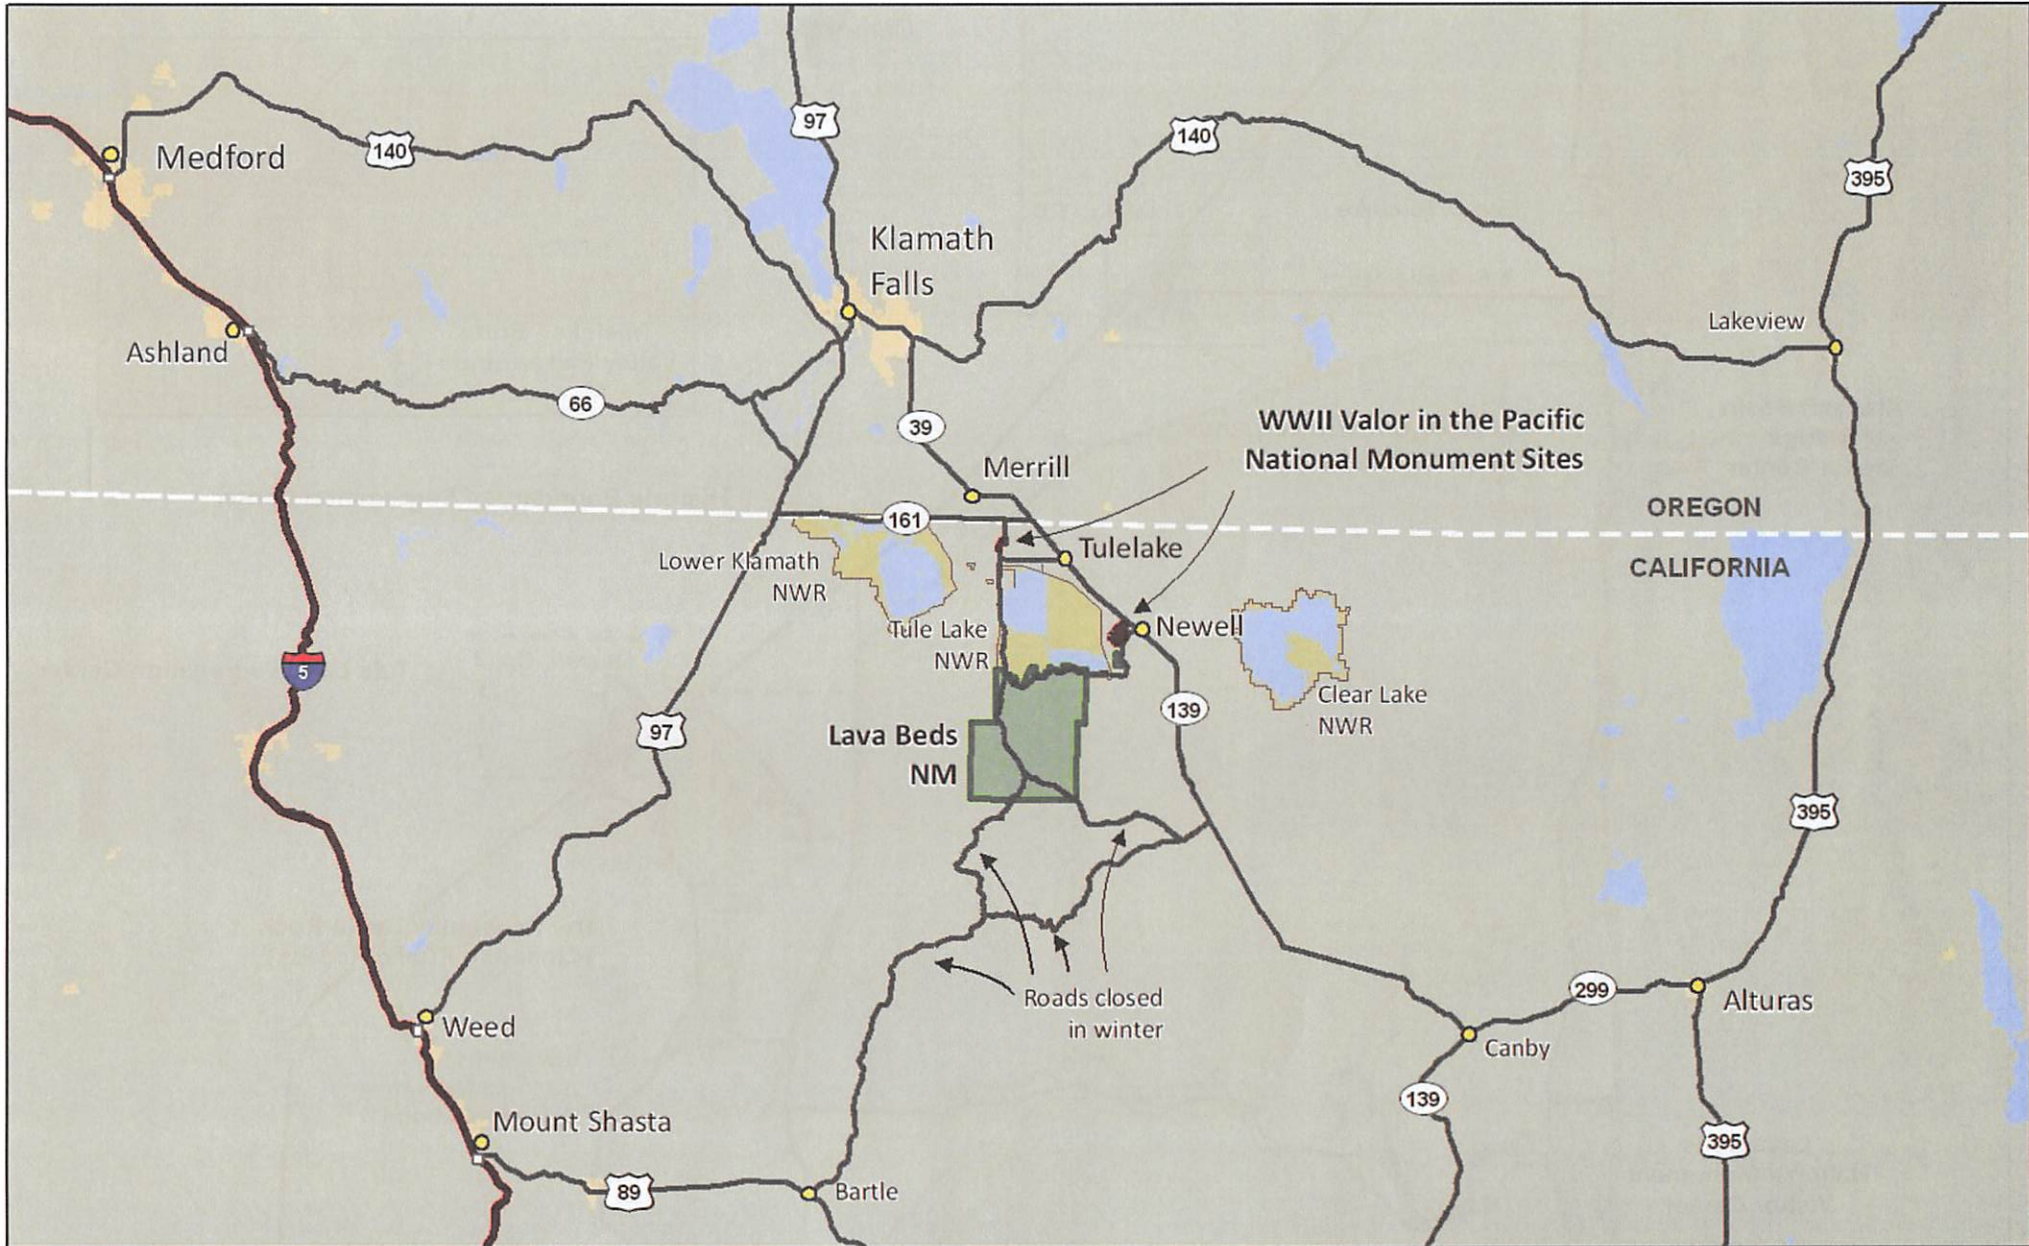

WWII Valor in the Pacific National Monument Tule Lake Unit

National Park Service
U.S. Department of the Interior

Fish & Wildlife Service
U.S. Department of the Interior

Regional Overview

WWII Valor in the Pacific National Monument Tule Lake Unit

National Park Service
U.S. Department of the Interior

Fish & Wildlife Service
U.S. Department of the Interior

Site Locations

Historic Tule Lake Segregation Center Boundary

National Monument Boundaries