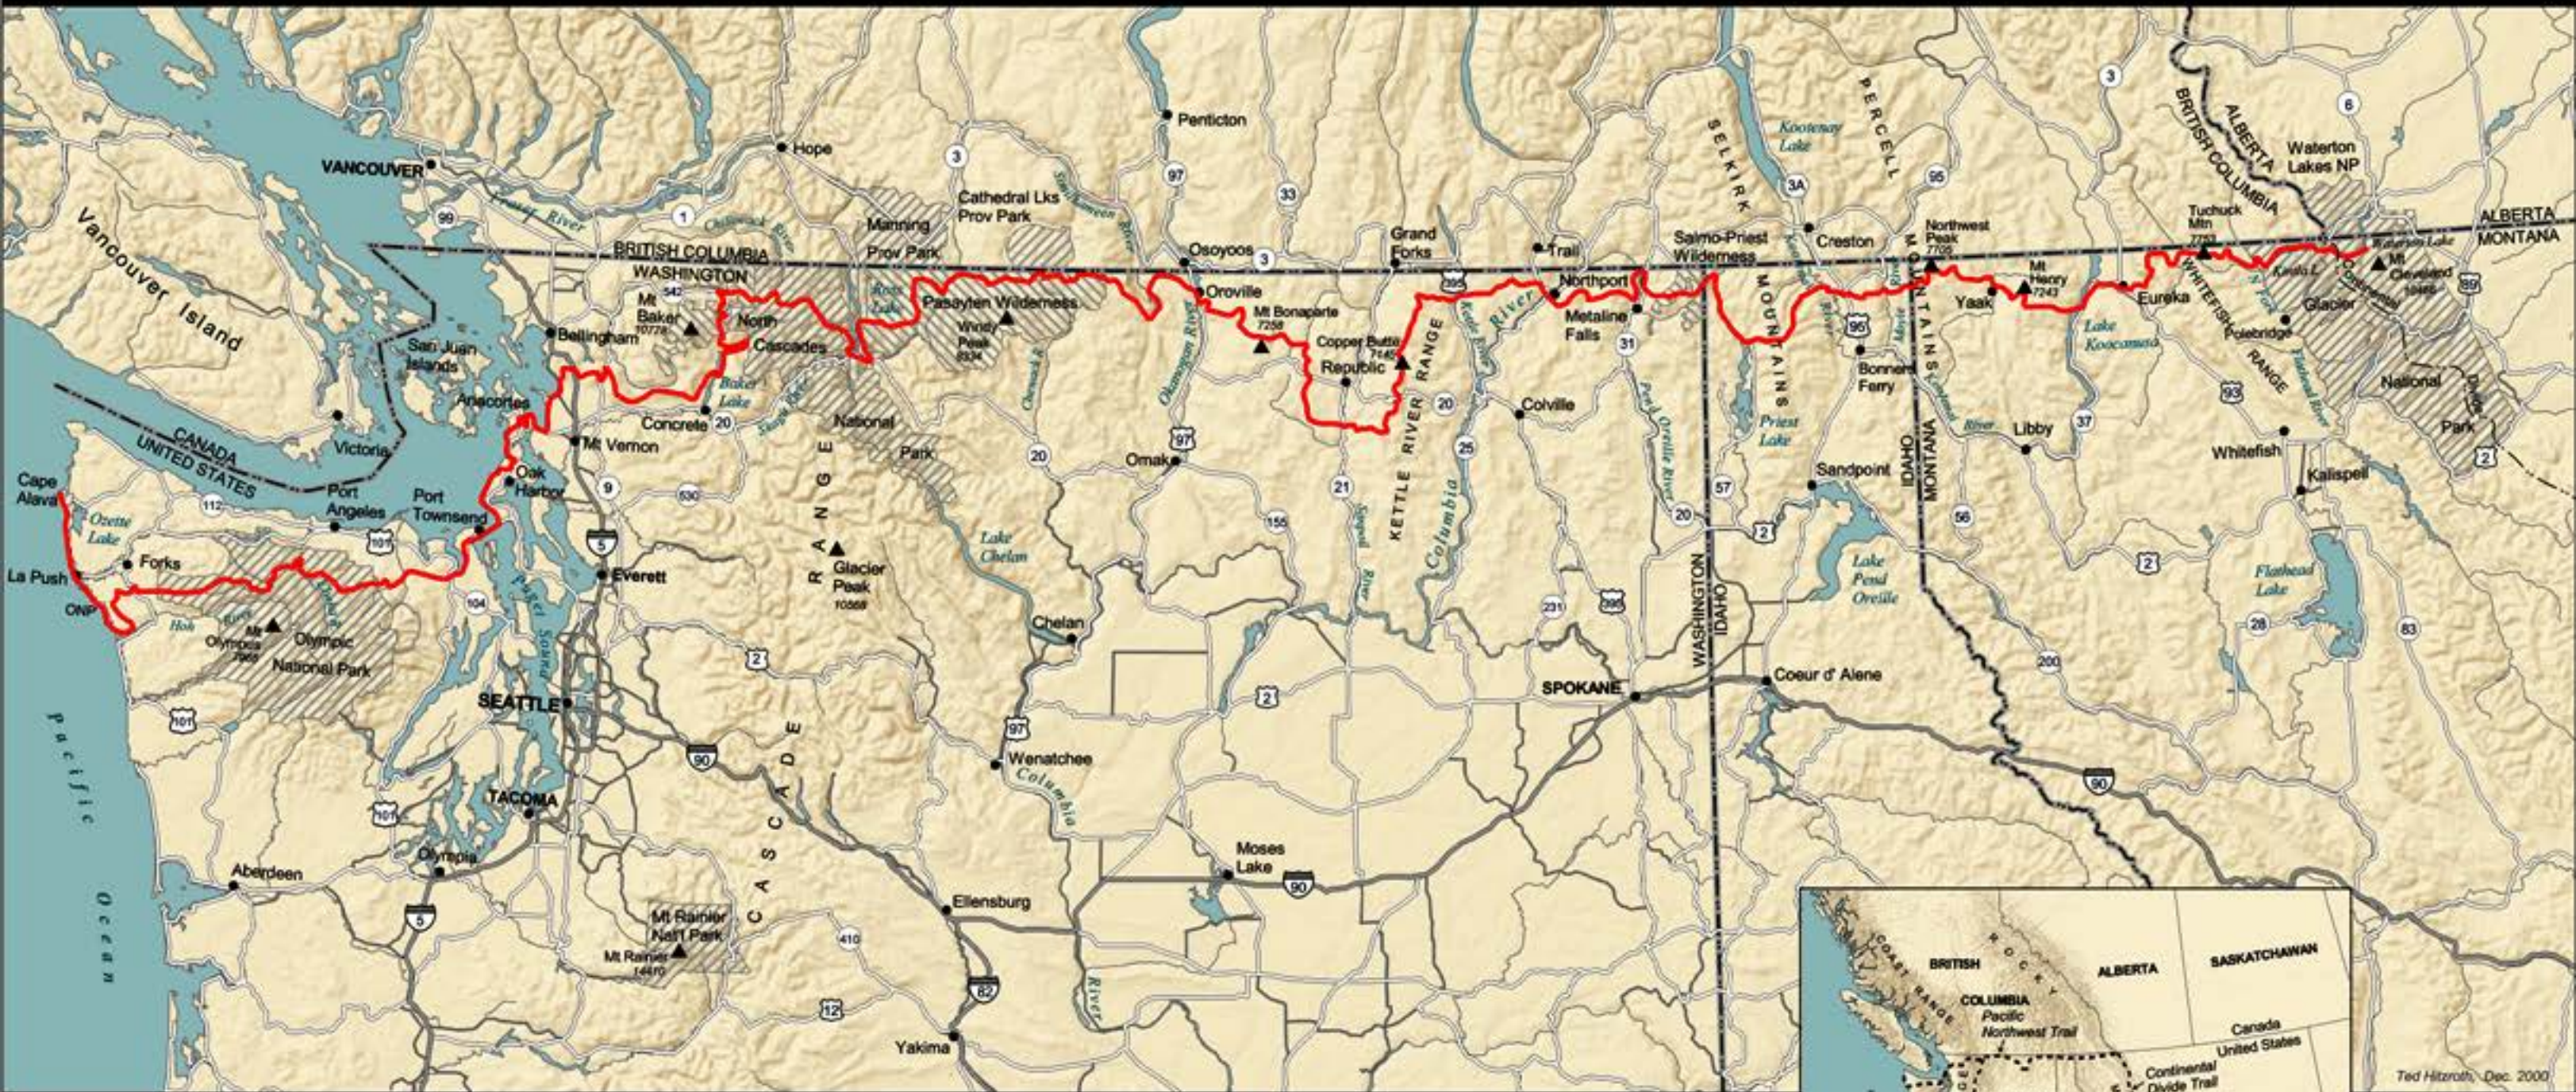

The Pacific Northwest Trail

- Pacific Northwest Trail
- Interstate Highway
- Other Highway
- State or National Border
- National or Provincial Park
- Wilderness Area
- National Recreation Area

1 inch equals approx. 41 miles
 0 25 50 Miles

Ted Hiltz, Dec. 2000

Long Distance Trails of the Pacific Northwest