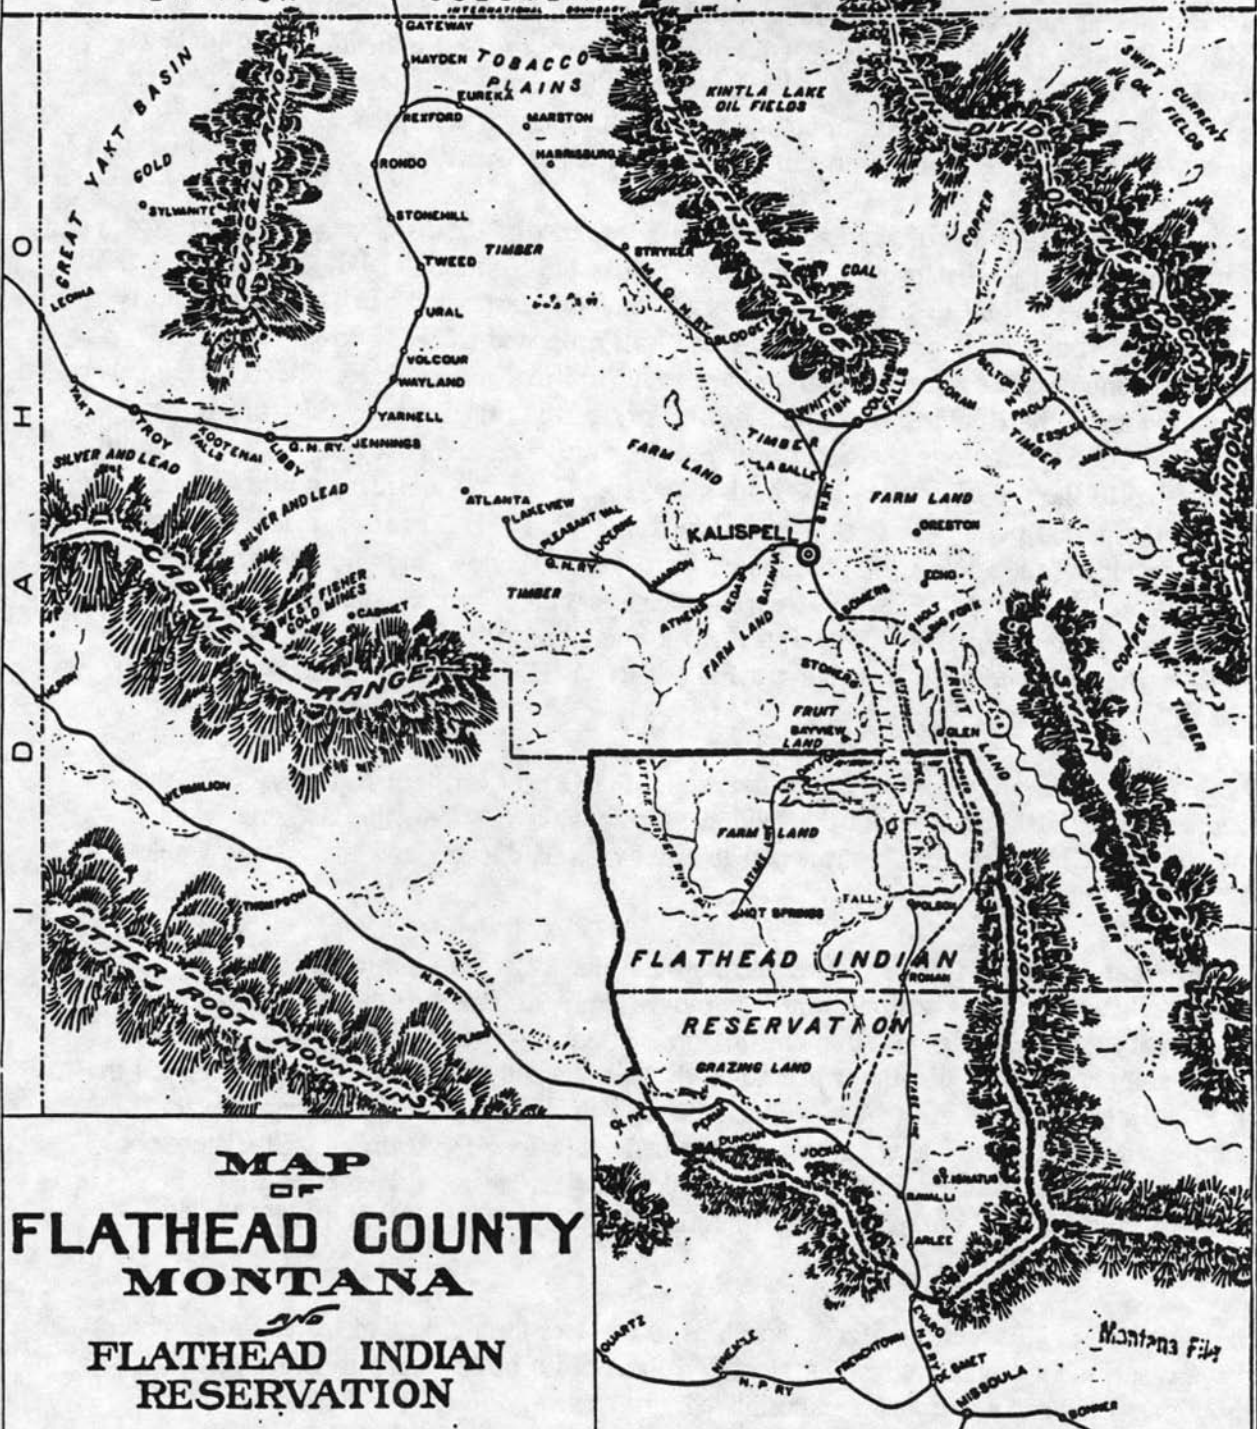

BRITISH

COLUMBIA

ALBERTA

MAP
OF
FLATHEAD COUNTY
MONTANA
 316
FLATHEAD INDIAN
RESERVATION

Montana File