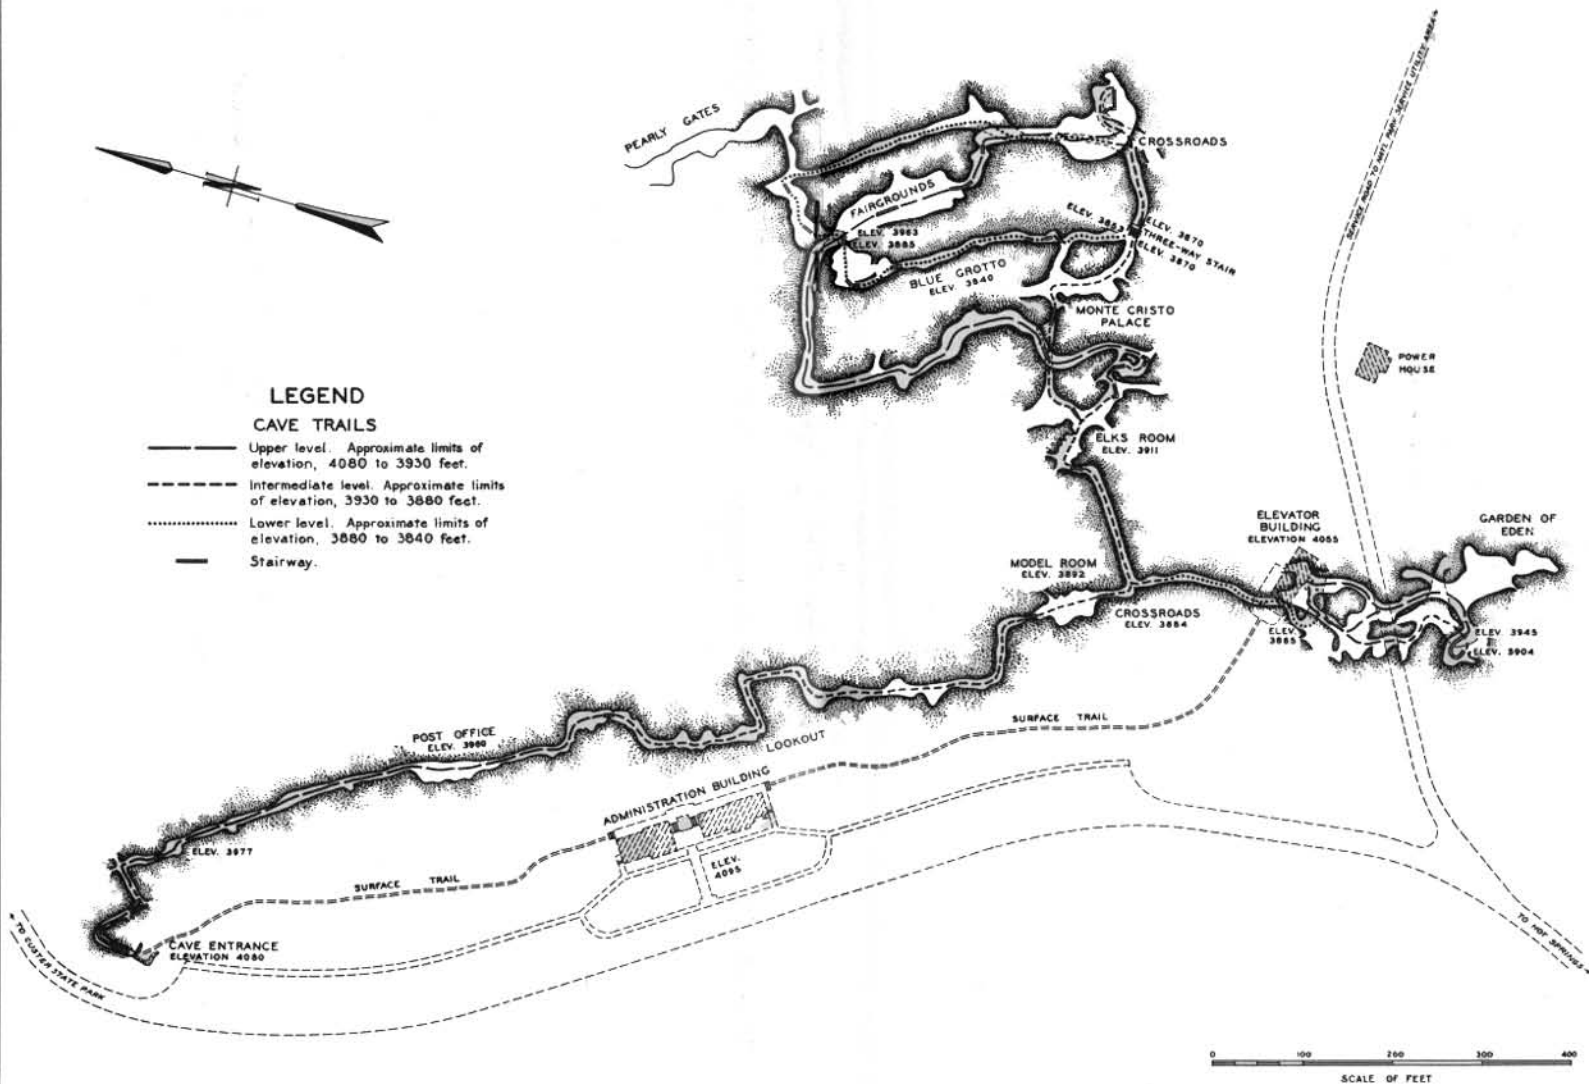

LEGEND

CAVE TRAILS

- Upper level. Approximate limits of elevation, 4080 to 3930 feet.
- - - Intermediate level. Approximate limits of elevation, 3930 to 3880 feet.
- Lower level. Approximate limits of elevation, 3880 to 3840 feet.
- Stairway.

MAP OF UNDERGROUND TRAILS

WIND CAVE NATIONAL PARK