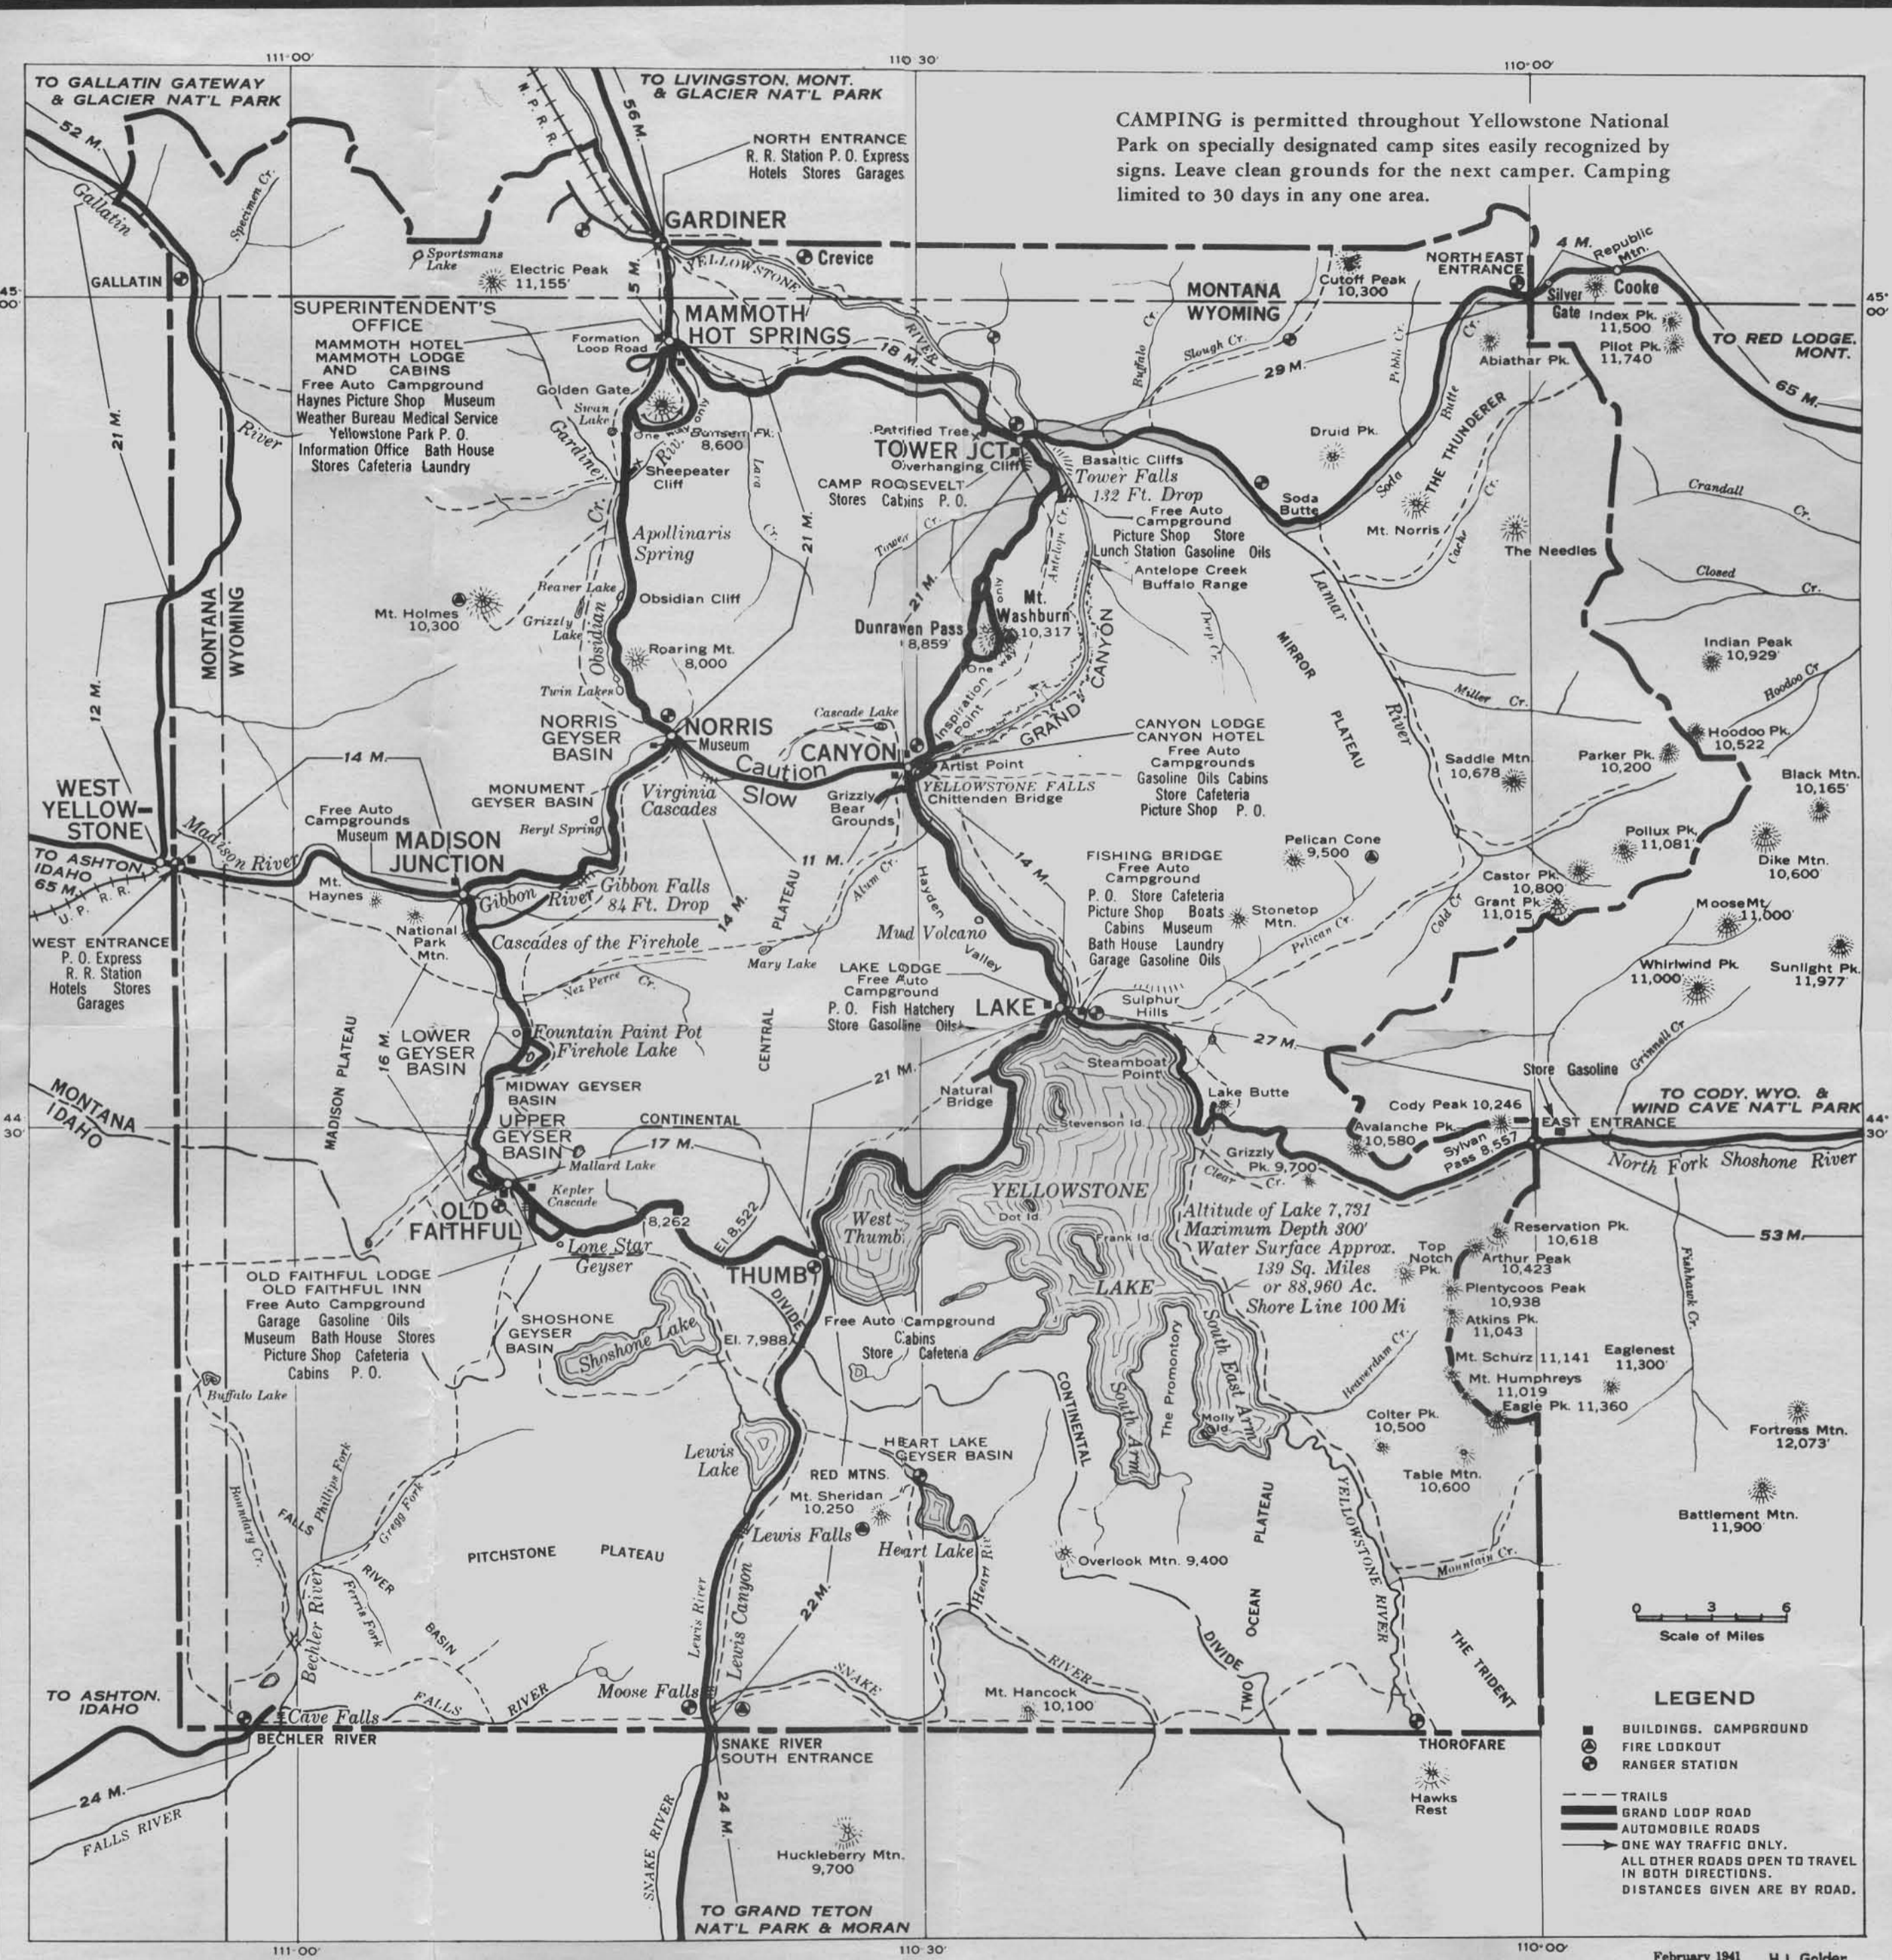

GATES OPEN 6:30 A. M. TO 11:00 P. M. DURING MAIN SEASON.

MAXIMUM SPEED 45 MILES

DON'T FEED THE BEARS!

HELP US PROTECT YOUR GREAT PARK STRICTLY OBSERVE ALL RULES.

GUIDE MAP OF YELLOWSTONE NATIONAL PARK  
MAXIMUM SPEED 45 MILES