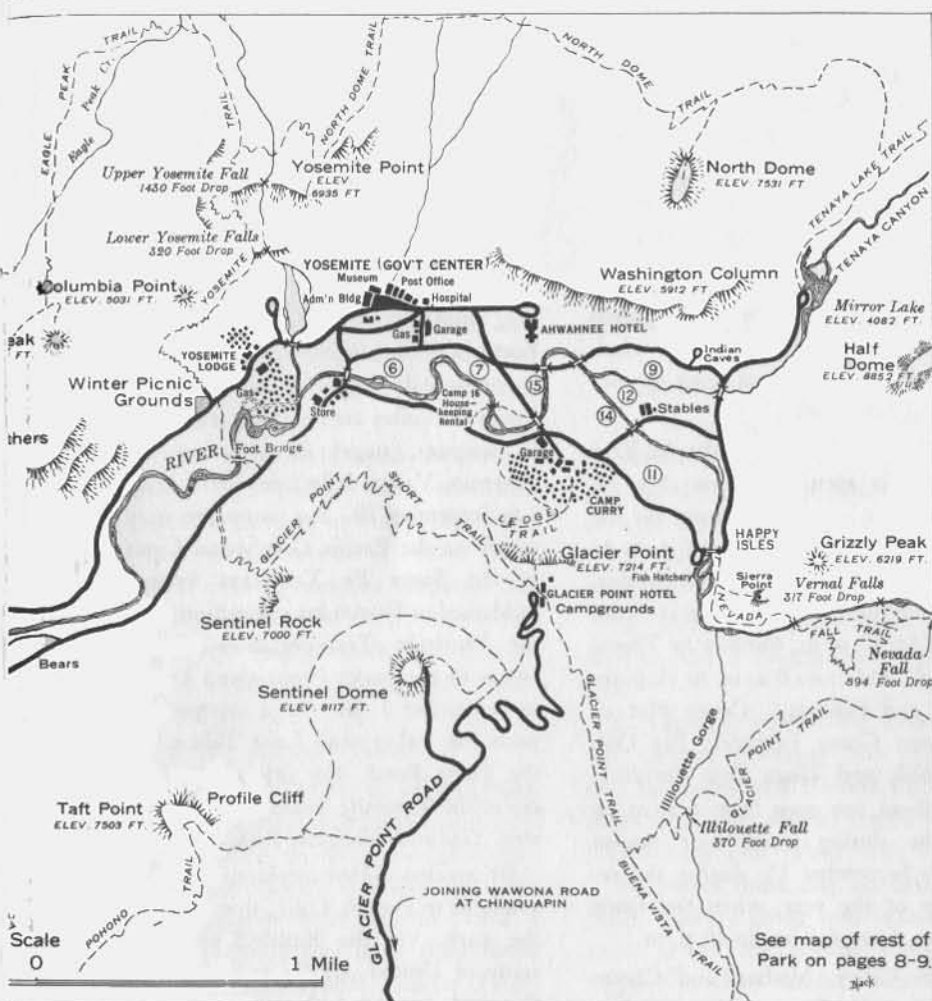

DISTANCES FROM GOV'T. CENTER TO

	MILES		MILES
Yosemite Lodge	.6	Camp 9	1.2
Camp Curry	1.4	Camp 7	.8
El Portal	14.2	Camp 14	1.8
Cascade Falls	8.5	Camp 15	1.2
Curry Garage	(Summer) 1.3	Camp 12	1.9
El Capitan Bridge	3.5	Camp 11	1.8
Tunnel East Portal	6.2		
Happy Isles	2.4		
Mirror Lake	2.4		
Yosemite Falls	.6		
Pohono Bridge	5.6		
Bridalveil Fall	4.7		
Big Oak Flat Rd.	6.0		

LEGEND
 ⑦ Free public campsites
 * Ranger Station

ROADS IN YOSEMITE VALLEY

Scale 0 1 Mile

See map of rest of Park on pages 8-9.