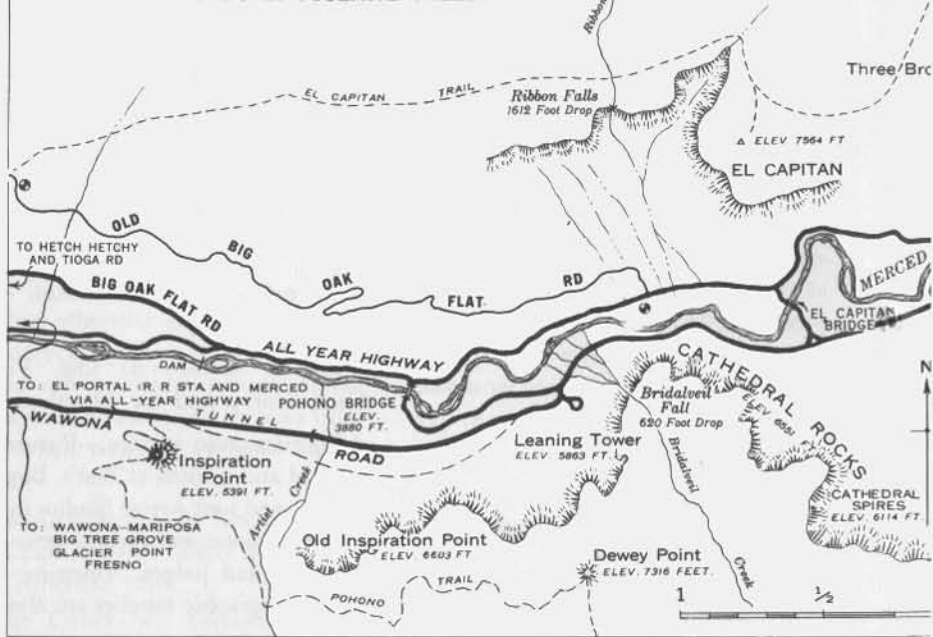

DISTANCES FROM GOV'T. CENTER TO

	MILES		MILES
Yosemite Lodge	.6	Camp 9	1.2
Camp Curry	1.4	Camp 7	.8
El Portal	14.2	Camp 14	1.8
Cascade Falls	8.5	Camp 15	1.2
Curry Garage	(Summer) 1.3	Camp 12	1.9
El Capitan Bridge	3.5	Camp 11	1.8
Tunnel East Portal	6.2		
Happy Isles	2.4		
Mirror Lake	2.4		
Yosemite Falls	.6		
Pohono Bridge	5.6		
Bridalveil Fall	4.7		
Big Oak Flat Rd.	6.0		

LEGEND
 ⑦ Free public campsites
 * Ranger Station

ROADS IN YOSEMITE VALLEY

Scale 0 1 Mile

See map of rest of Park on pages 8-9.